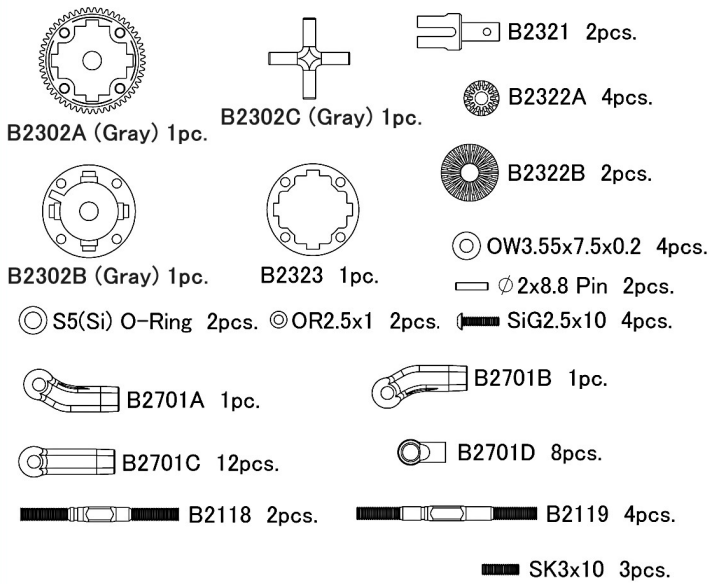

Kit Bag - A1

Kit Bag - A2

Kit Bag - B1

Kit Bag - C1

Kit Bag - D1

Kit Bag - E1

B2103L 1pc. B2103R 1pc.
B2103A 2pcs. B2103B 2pcs.
B2301D (Gray) 1pc. B2103C 1pc.
B2803D 2pcs. B2127 1pc.
B2504 1pc. B2907 (10x15x4) 2pcs.
E0602 (5x10x4) 4pcs.
B2309 1pc. B2314 1pc.
B2515 2pcs.
B2131/10 2pcs.
A2803 (1mm) 2pcs.
A2804 (2mm) 2pcs.
SG2x8 2pcs.
SiG3x10 2pcs.
SiG3x12 8pcs.
SiG3x14 4pcs.
SiG3x20 1pc.
SiG3x22 2pcs.

B2308 2pcs. A2241 2pcs.
B2306 2pcs. SiG2.5x 6 2pcs.
B2304 2pcs. B2307 2pcs. SiG3x6 3pc.
B2103D 1pc. B2703A 2pcs. SiG3x8 2pcs.
B2703D 2pcs. SiG3x10 4pcs.
B2703F 1pc. SiG3x14 2pcs.
B2801A 1pc. SiG3x18 1pc.
B2801B 2pcs. B0432 1pc. SJG3x12 2pcs.
B2801C 3pcs. E2808 1pc. SJG3x16 2pcs.
B0432 1pc. SK3x3 5pcs.
SK3x5 1pc.
SN3 2pcs.
Ø2x9.8 Pin 4pcs.
B0406 1pc. Both Side Tape