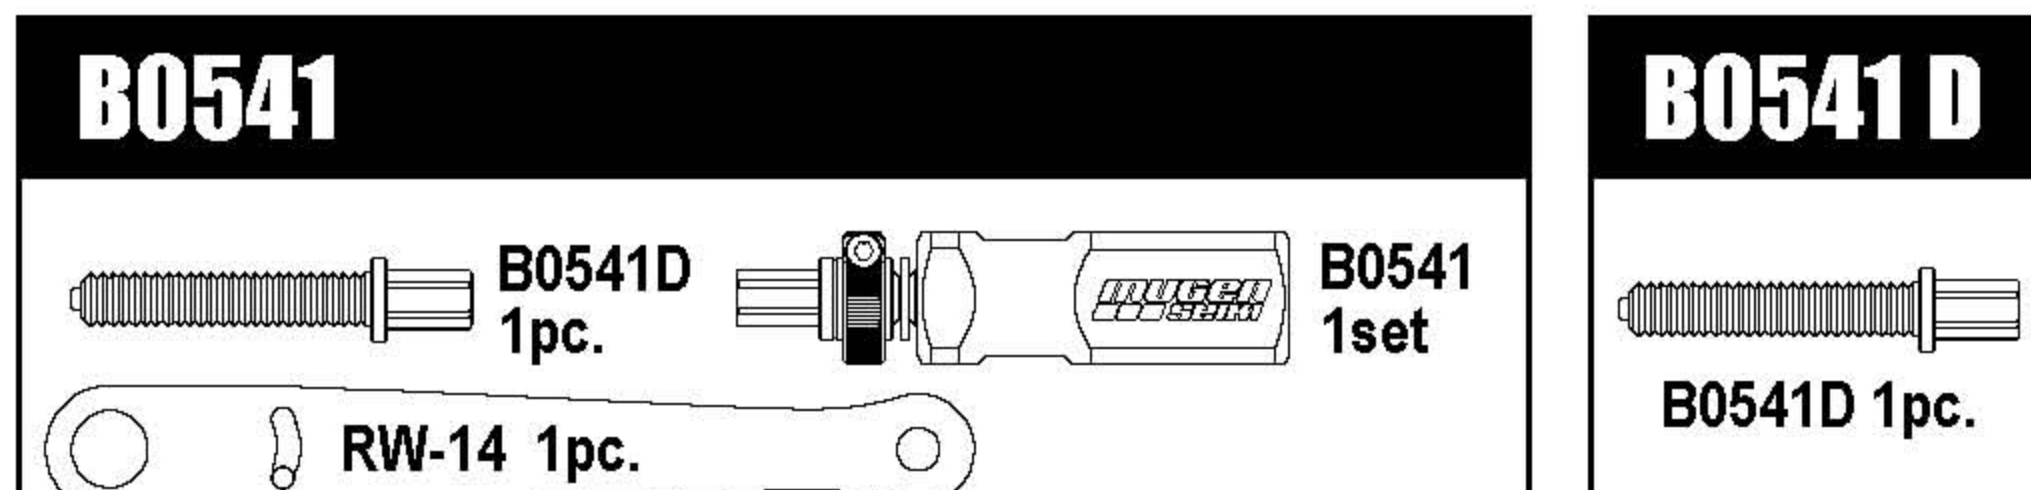

P0402 12 LOGO STICKER
P0403 12 LOGO STICKER (METALLIC)