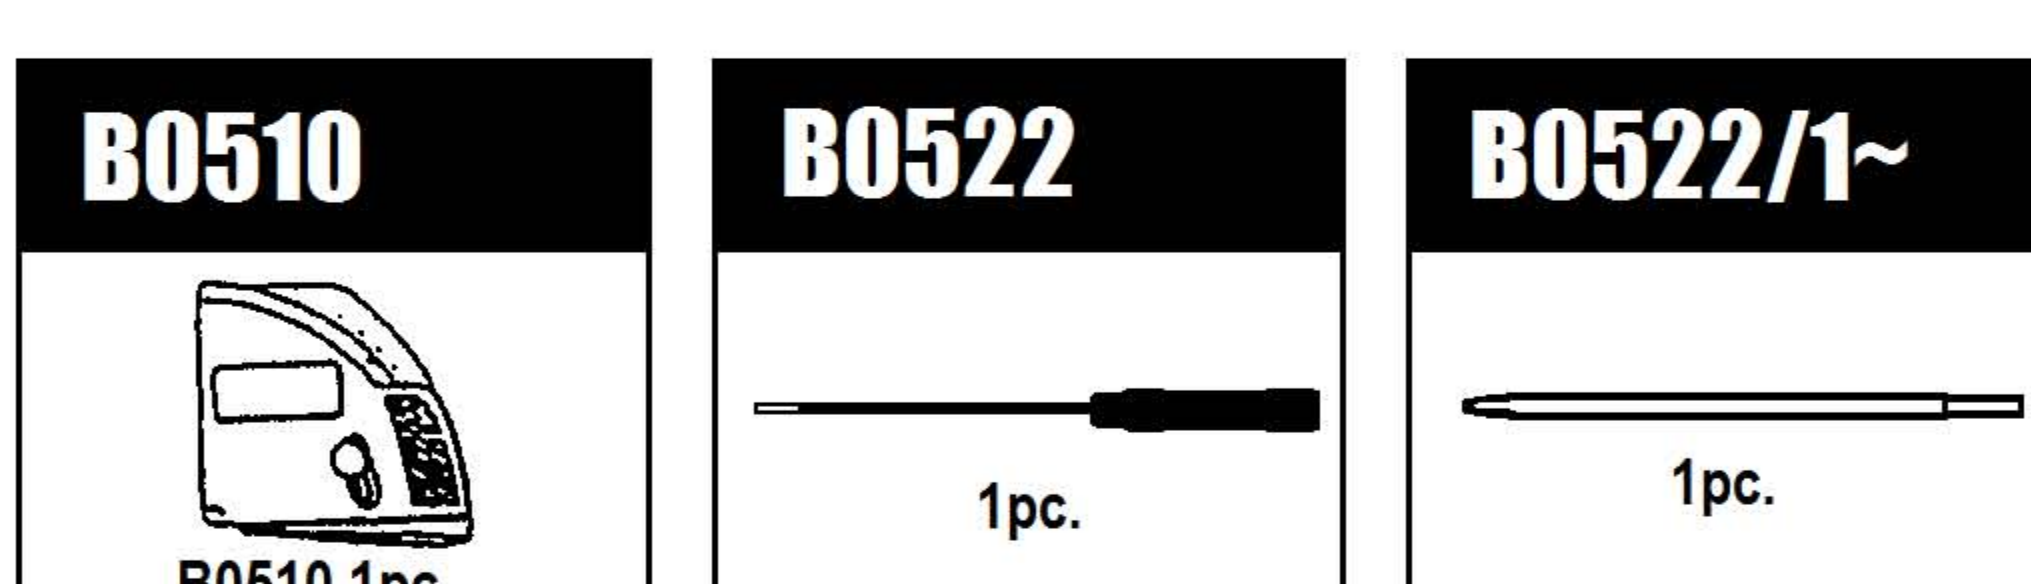

P0402 12 LOGO STICKER
P0403 12 LOGO STICKER (METALLIC)