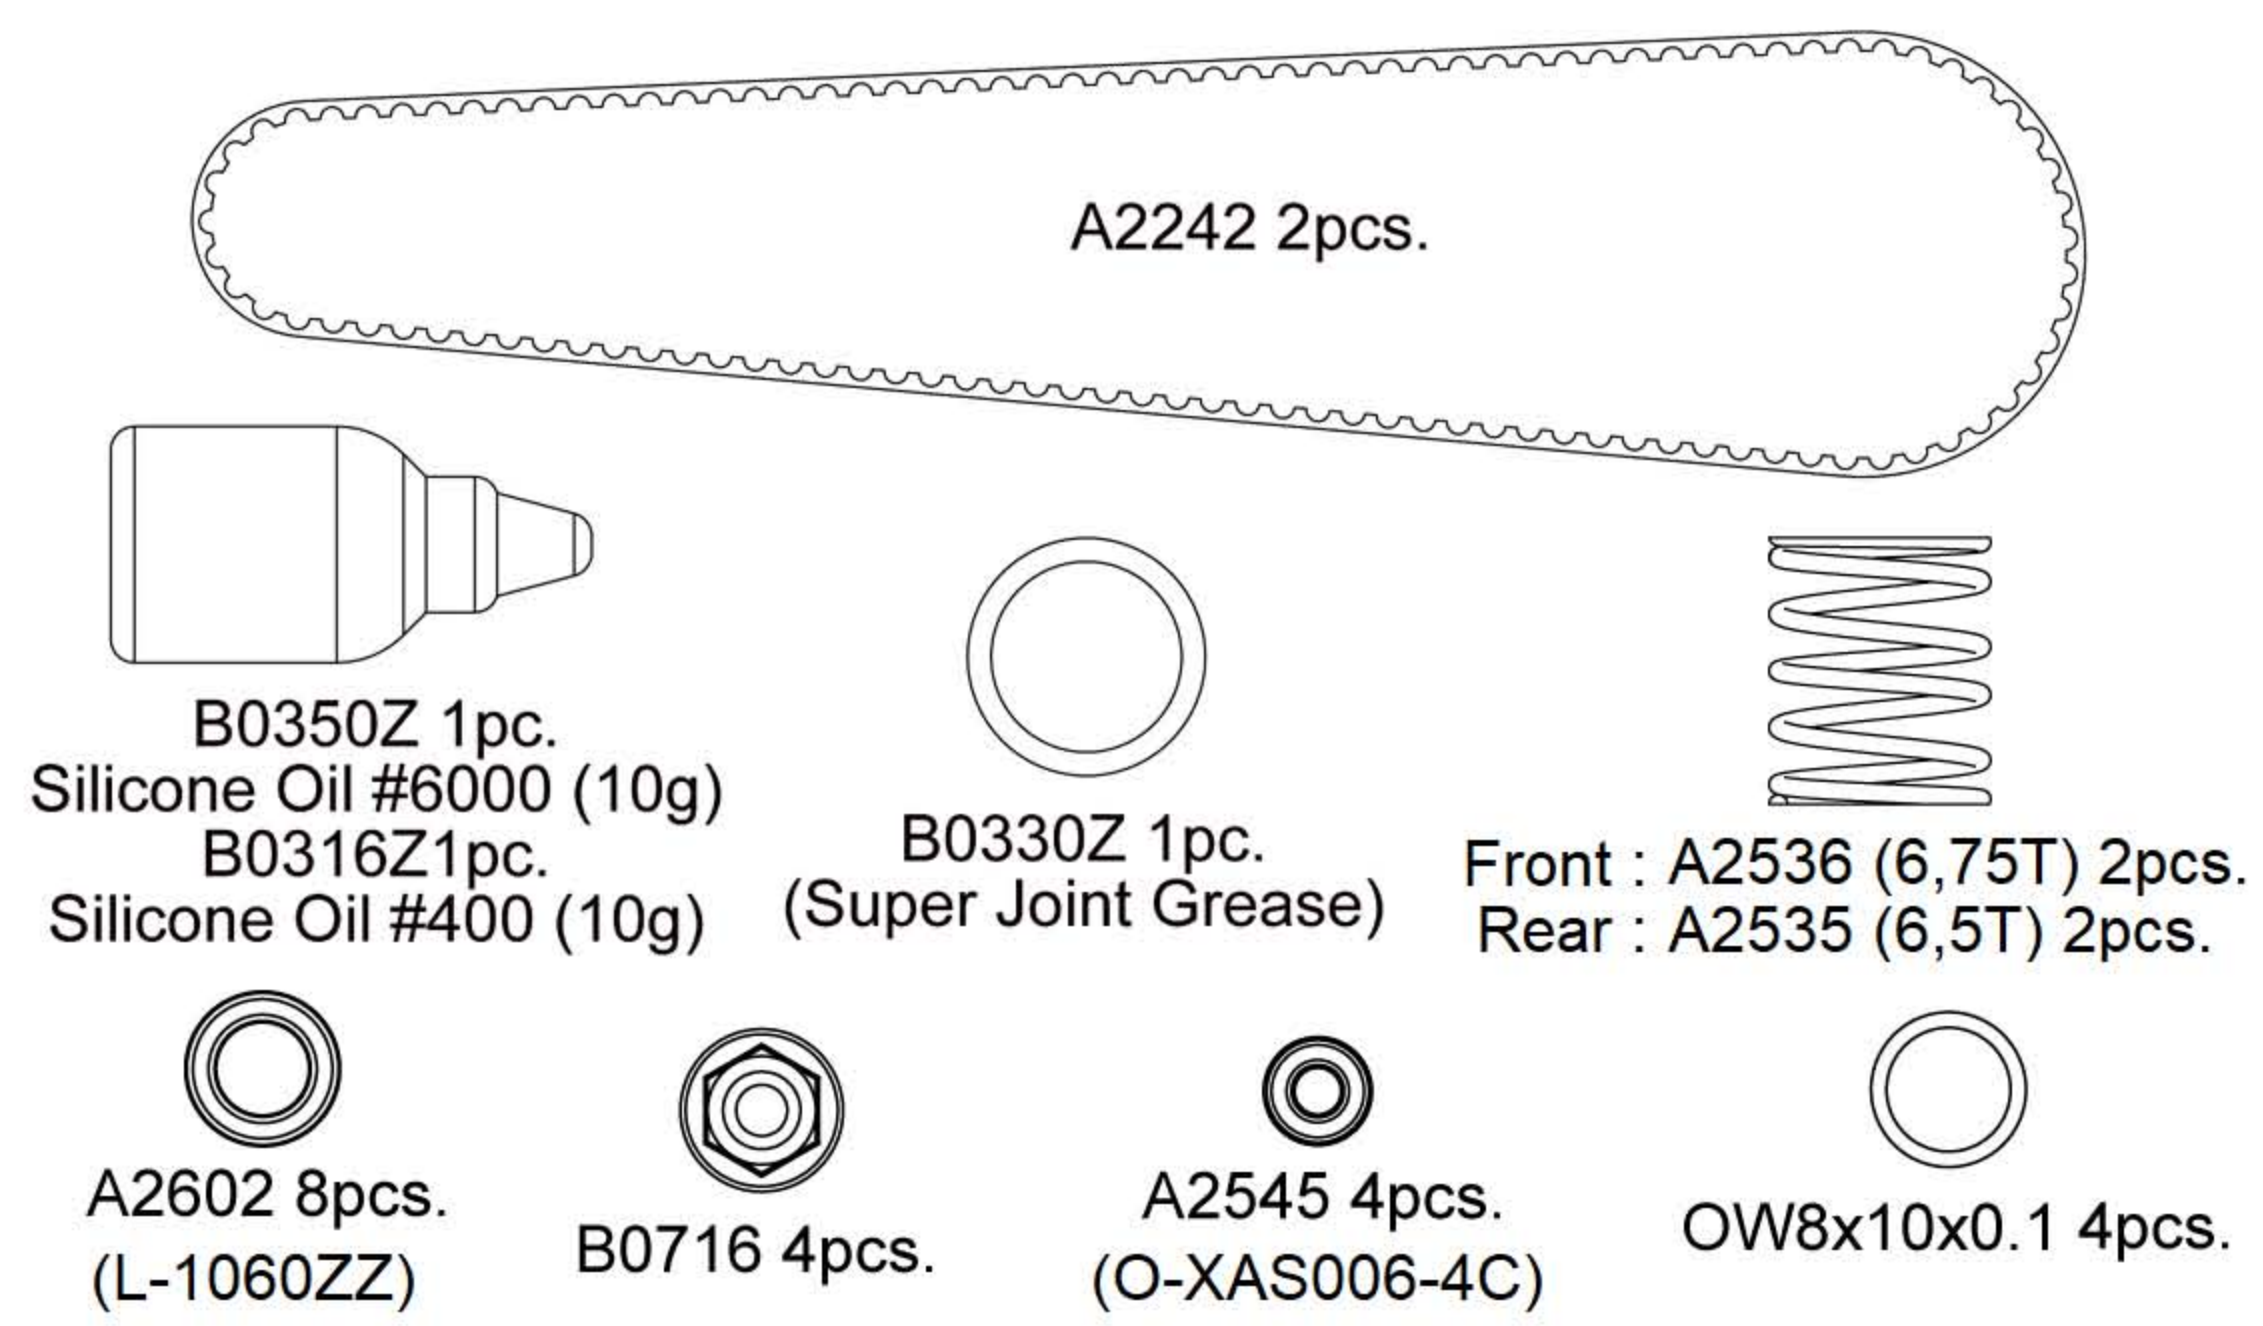

Kit Bag - A1

Kit Bag - A2

Kit Bag - B1

Kit Bag - C1

Kit Bag - D1