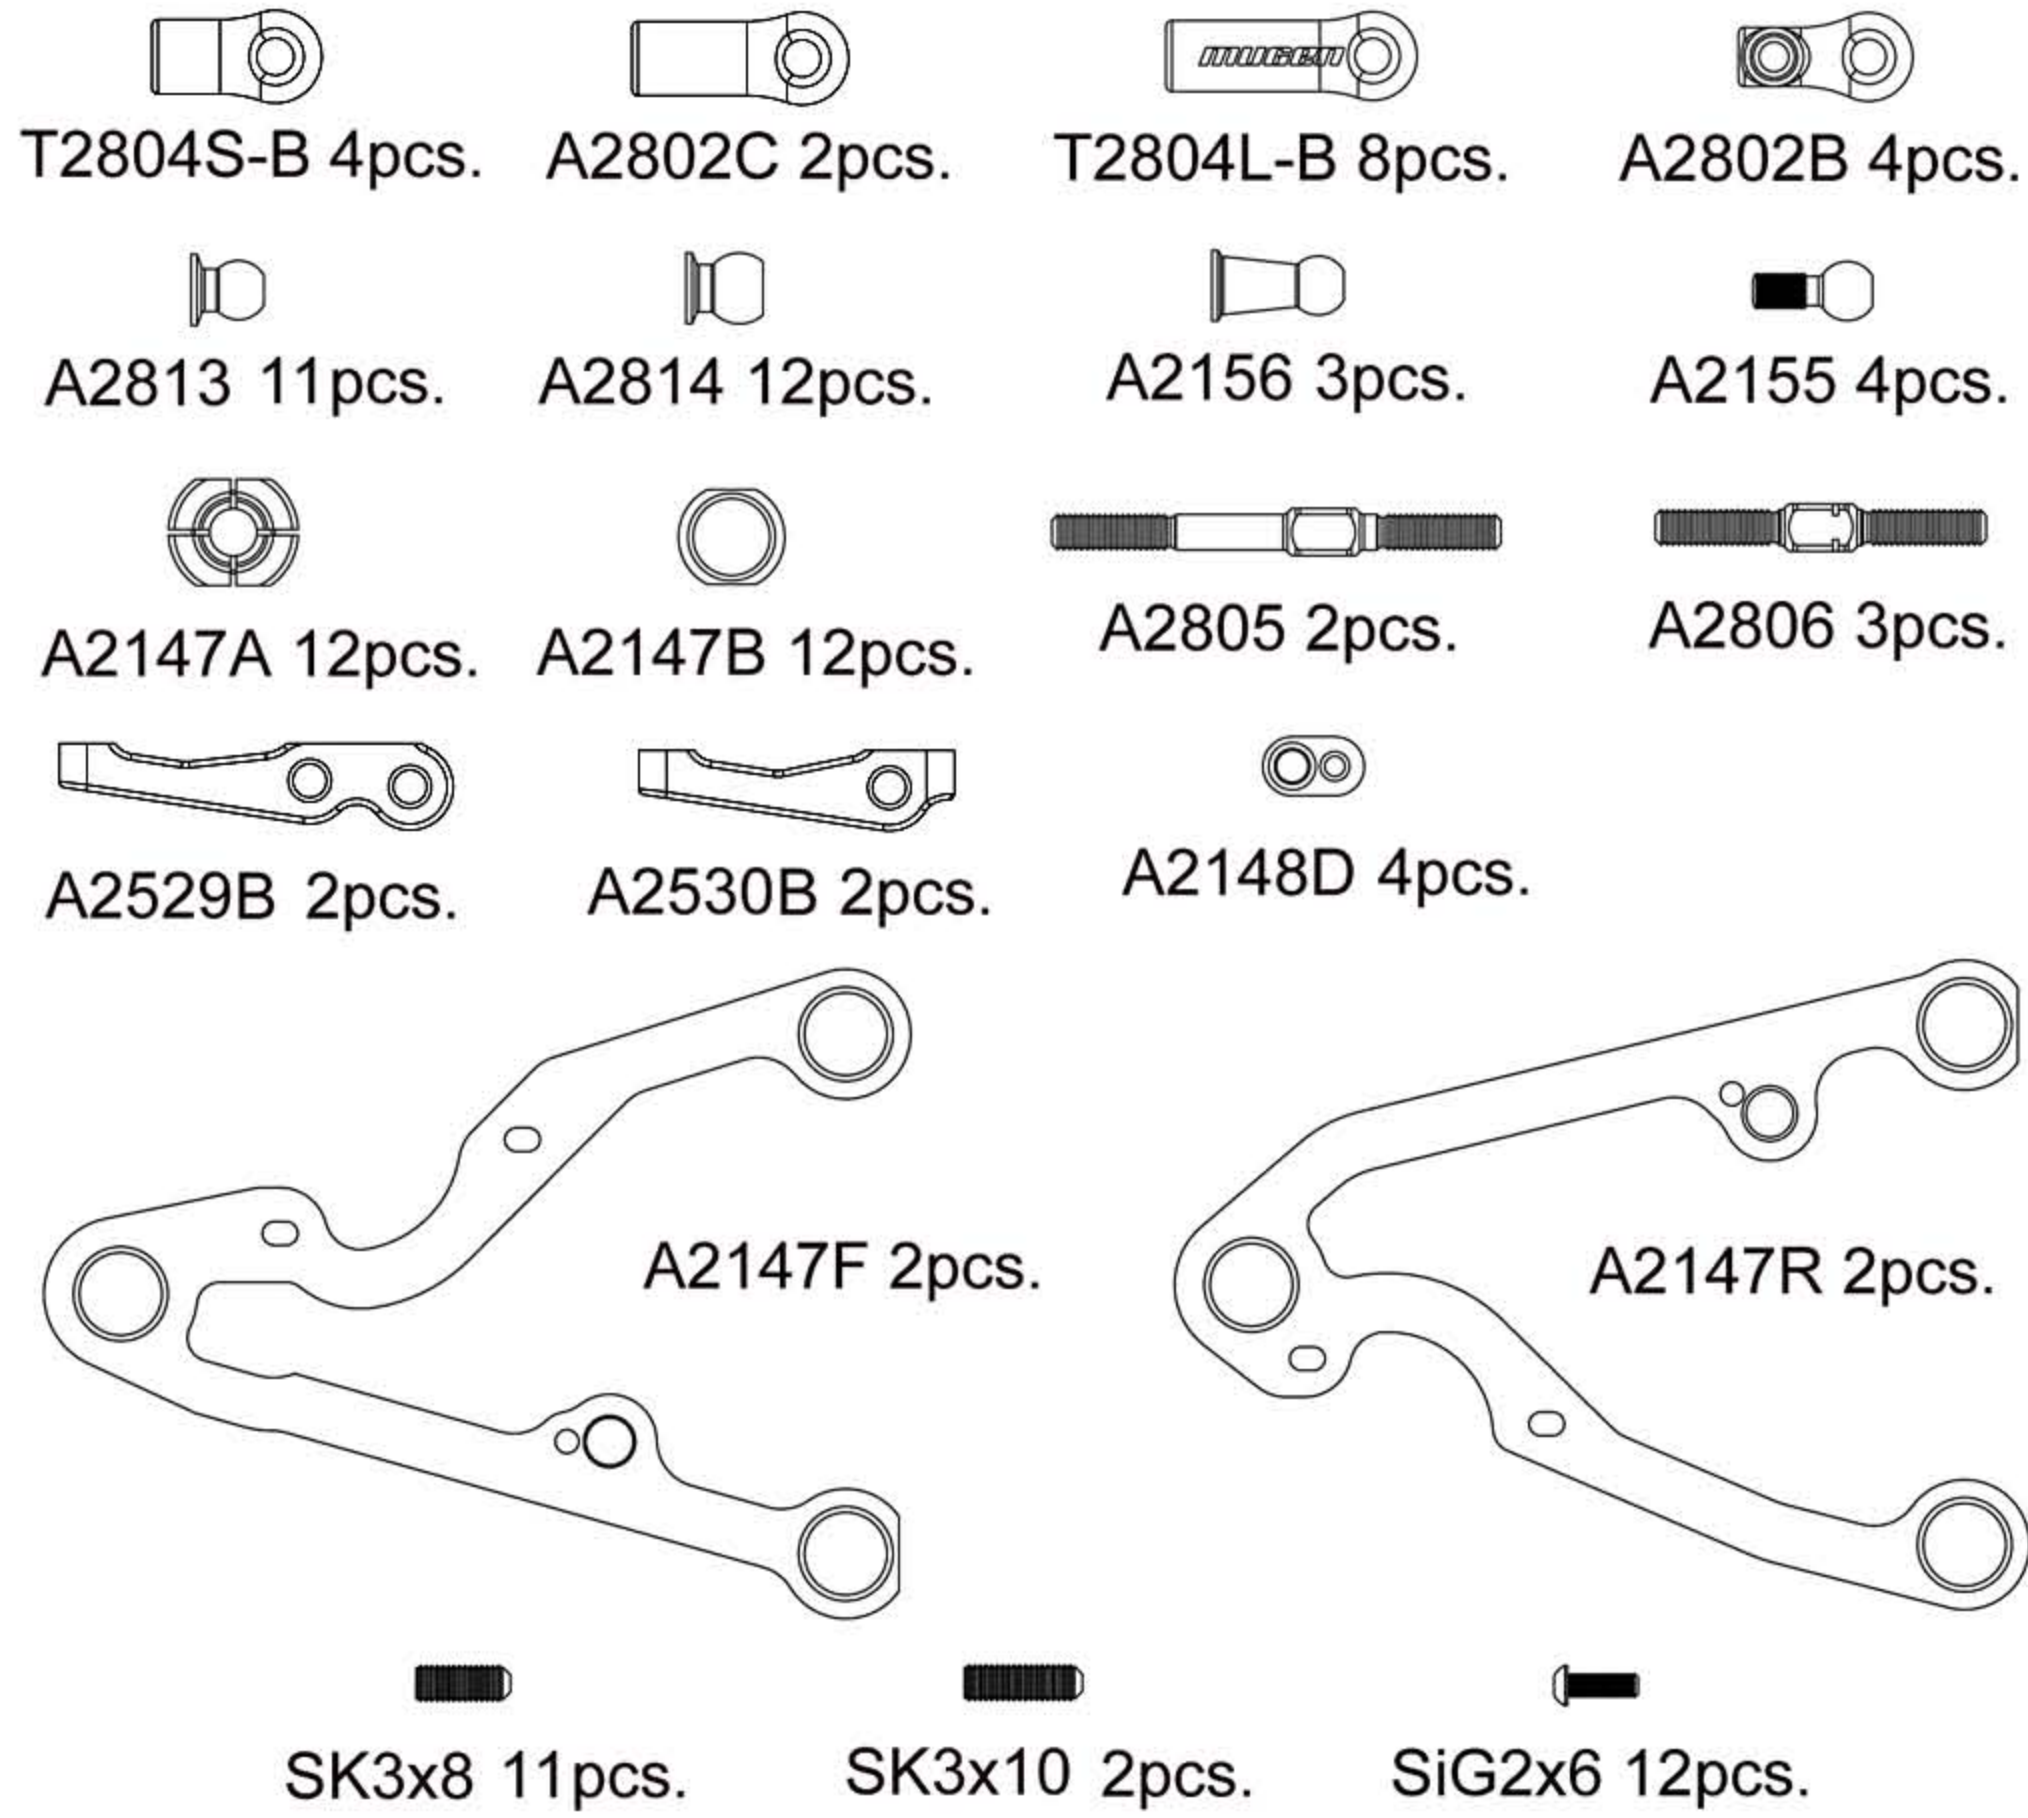

Kit Bag - A1

Kit Bag - A2

Kit Bag - B1

Kit Bag - C1

Kit Bag - D1