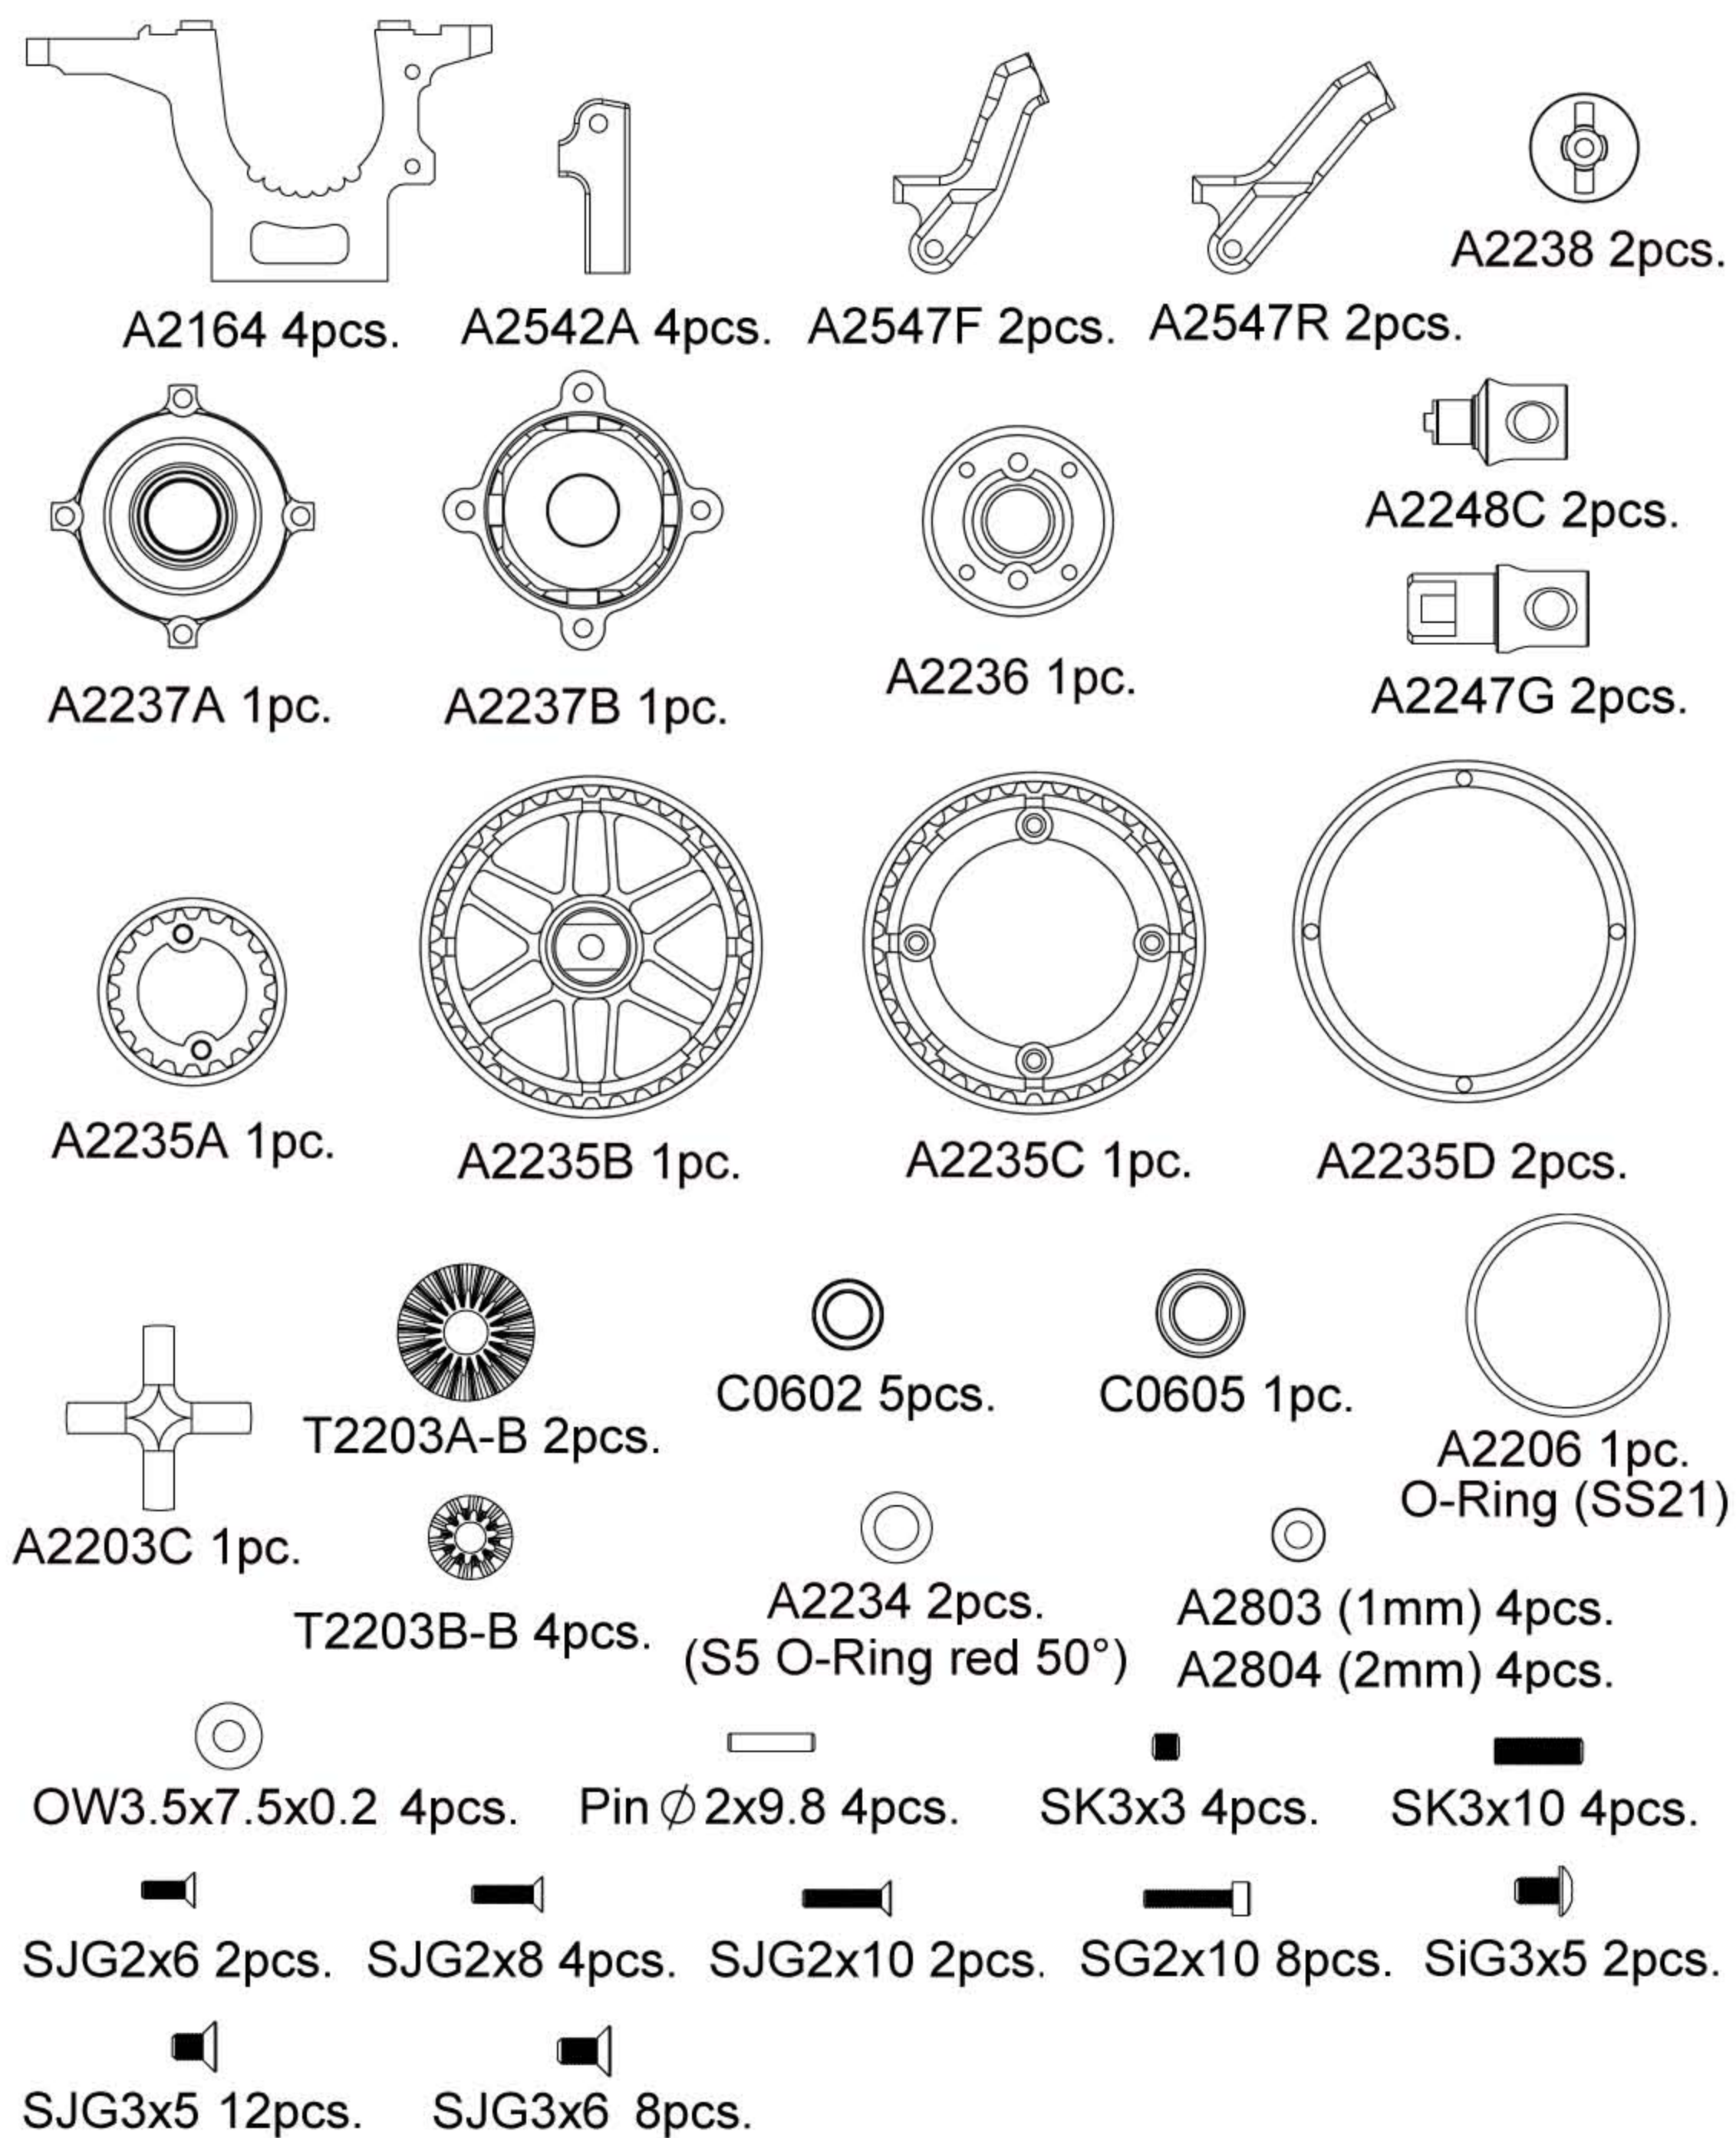

Kit Bag - A1

Kit Bag - A2

Kit Bag - B1

Kit Bag - C1

Kit Bag - D1