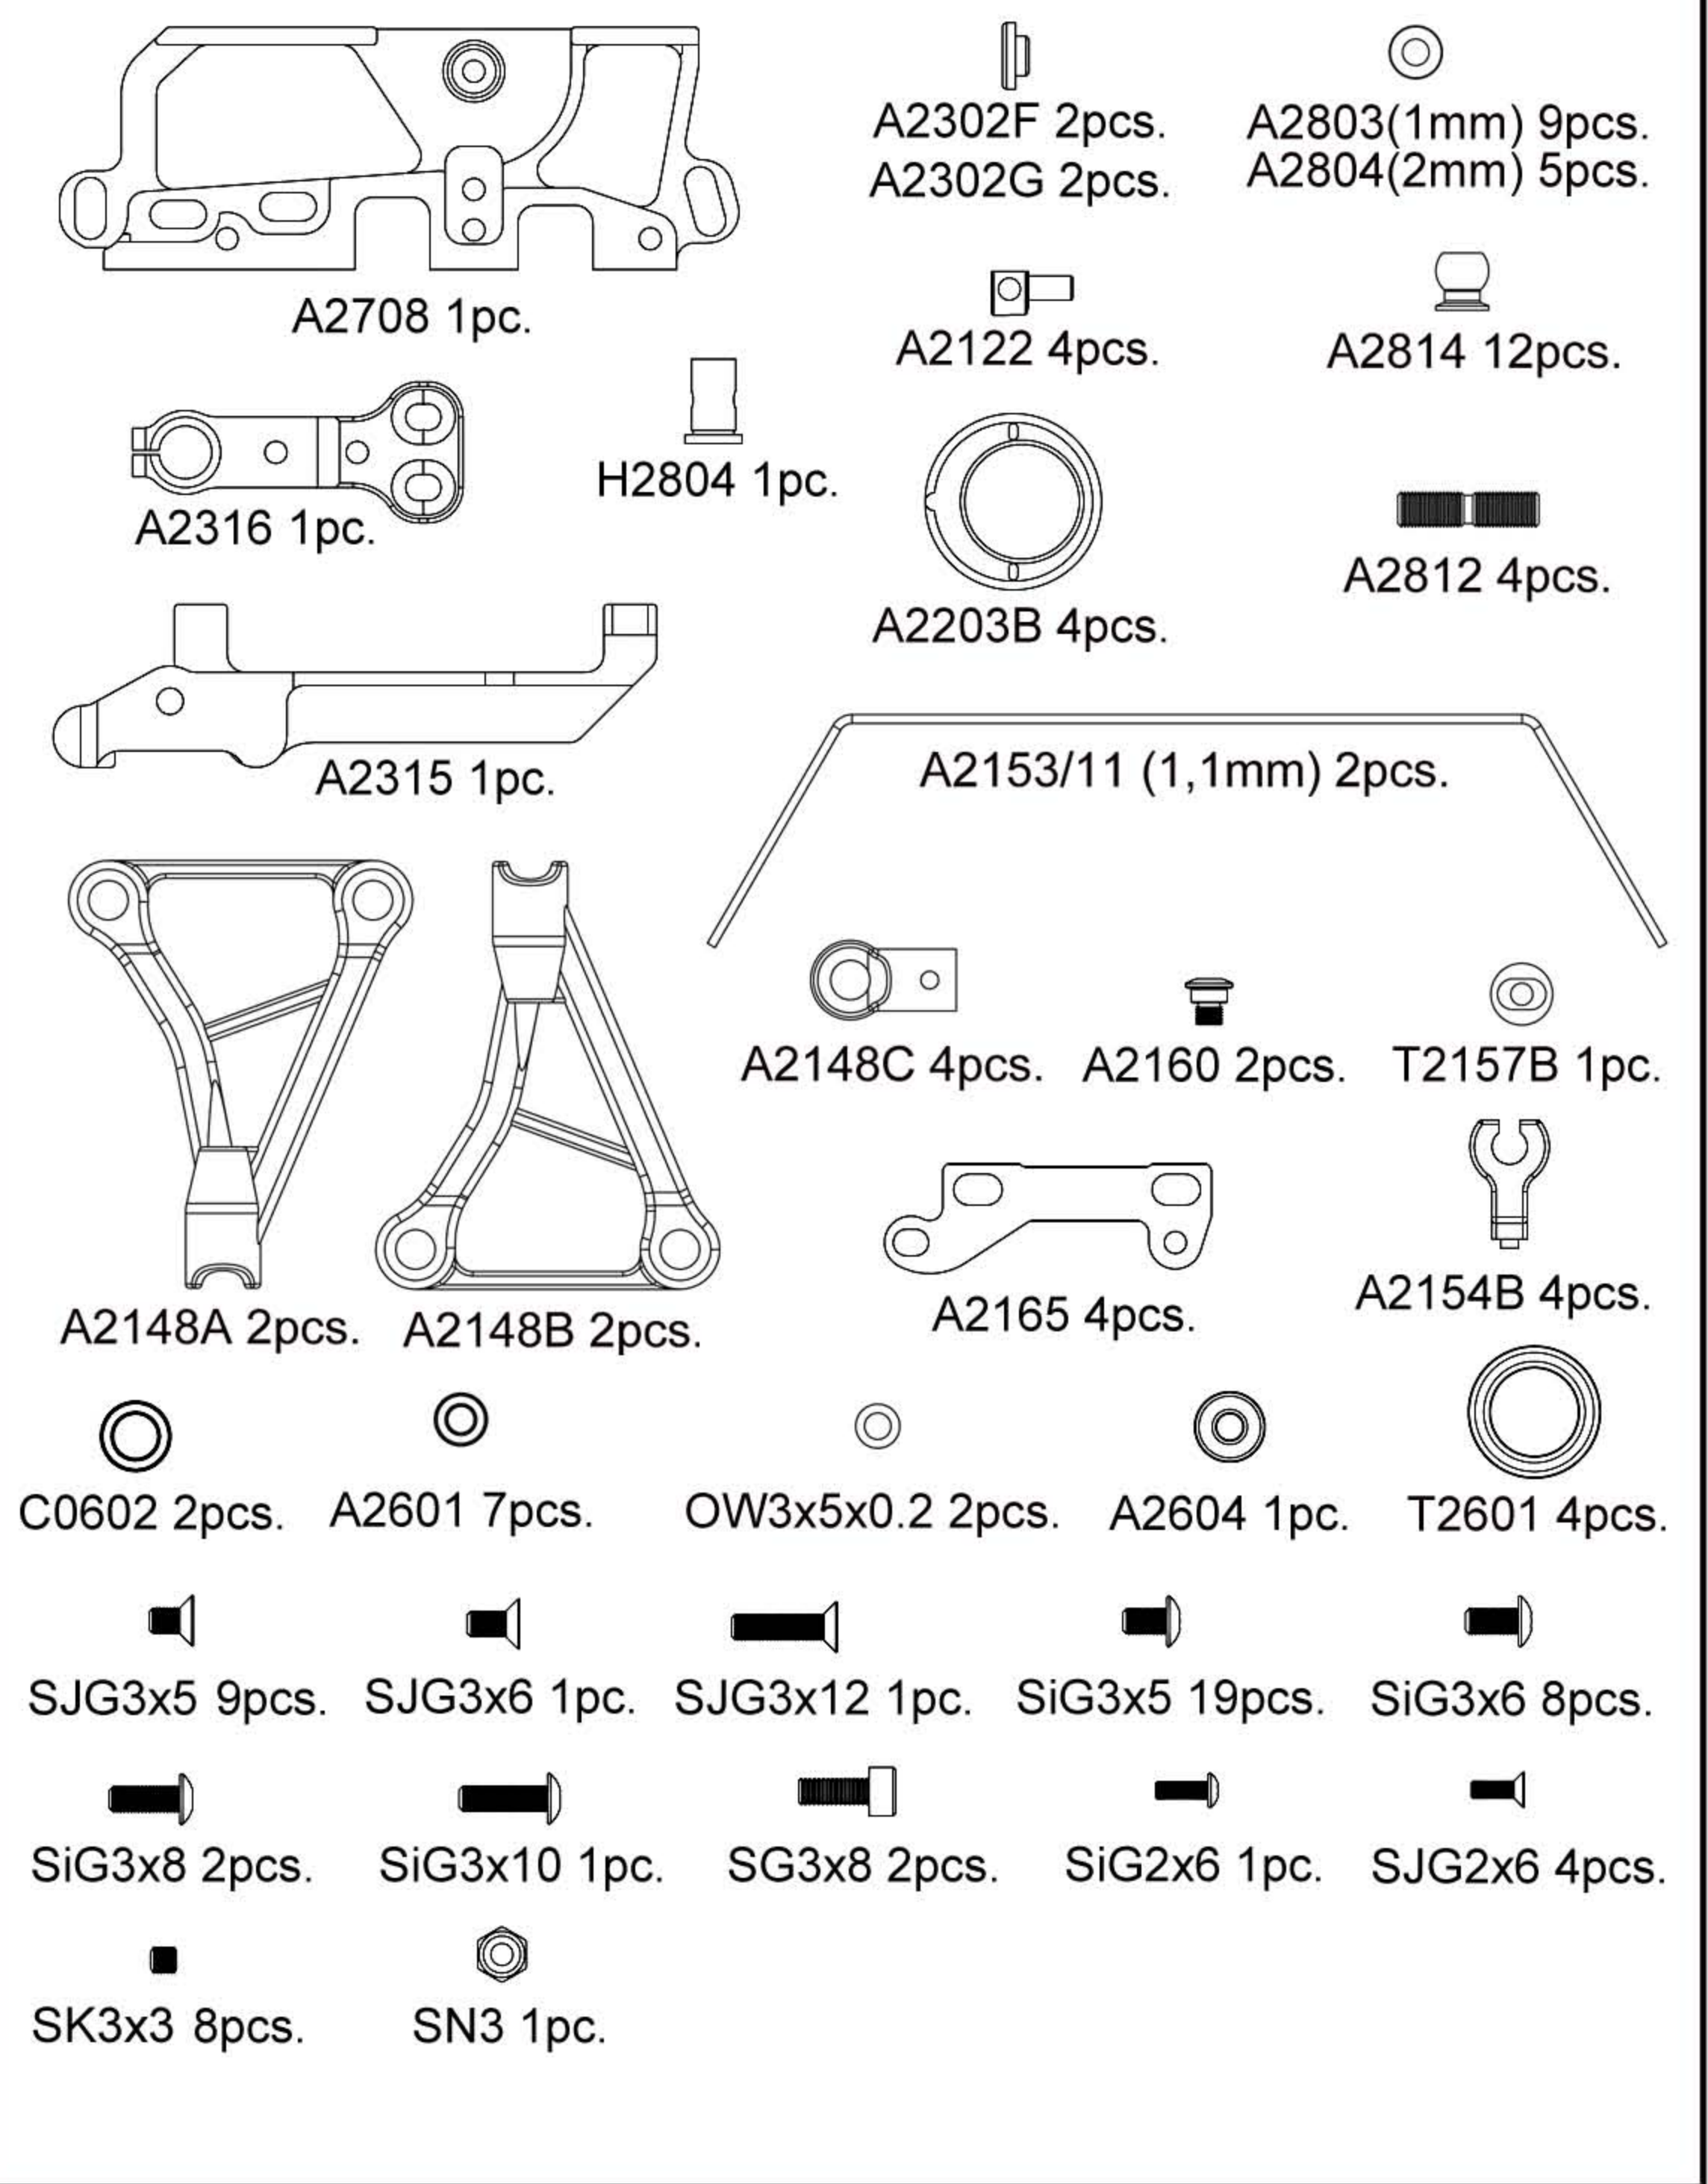

## Kit Bag - D1

**Kit Bag - E1**

A2510 4pcs.

A2511 4pcs.

A2512 4pcs.

A2546A 4pcs.

A2546B 4pcs.

A2546C 4pcs.

A2515 4pcs.

A2516 4pcs.

A2525 4pcs.

Ø 13 O-Ring 4pcs.

A2527 4pcs.

A2528 4pcs.

A2531 4pcs.

A2817 8pcs.

A2803 (1mm) 4pcs.

A2804 (2mm) 4pcs.

OE2.3 8pcs.

**Decal**

P0402 1pc.

- A1005 MTC2R Instruction Manual 1pc.
- MTC2R Kit Bag Details 1pc.
- Setup sheet Carpet 1pc.
- Setup sheet Asphalt (rush) 1pc.
- Setup sheet Asphalt (matrix) 1pc.
- Spare Parts List 1pc.
- Optional Parts List 1pc.
- Other optional Parts list 1pc.
- Chassis 1pc.

A2420 1pc.

A2418 1pc.

S5 O-Ring 4pcs.

SiG3x8 2pcs.

SiG3x10 2pcs.

SJG3x6 2pcs.

SJG3x8 5pcs.

Pin Ø 1.6x9.8 4pcs.