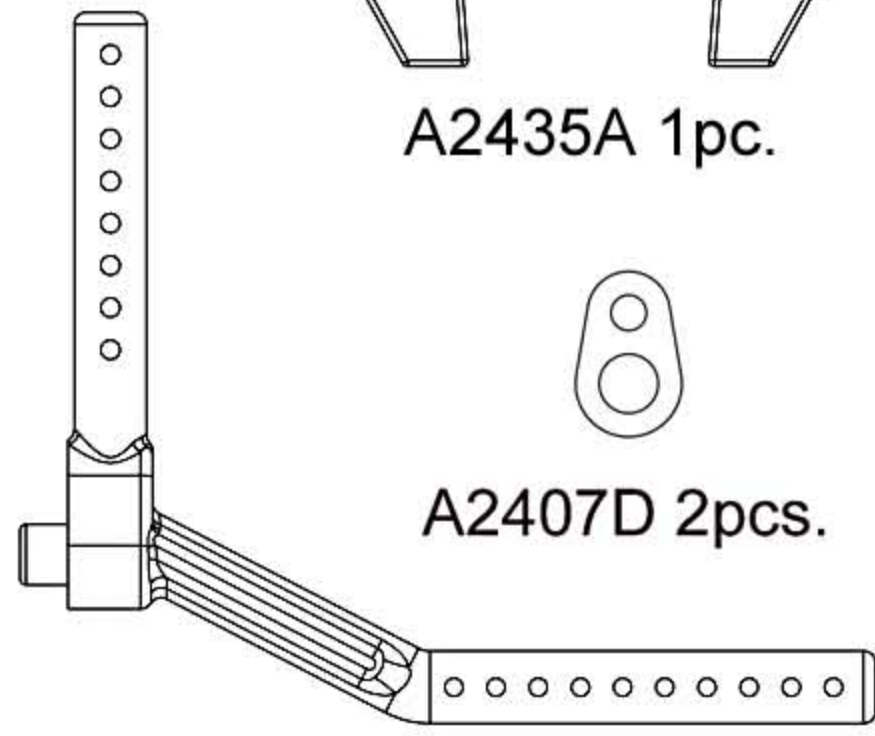

A2803 (1mm) 4pcs.

A2804 (2mm) 4pcs.

OE2.3 8pcs.

**Decal**

P0402 1pc.

- A1005 MTC2R Instruction Manual 1pc.
- MTC2R Kit Bag Details 1pc.
- Setup sheet Carpet 1pc.
- Setup sheet Asphalt (rush) 1pc.
- Setup sheet Asphalt (matrix) 1pc.
- Spare Parts List 1pc.
- Optional Parts List 1pc.
- Other optional Parts list 1pc.
- Chassis 1pc.

**Kit Bag - F1**

A2416A 1pc.

A2435A 1pc.

A2407B-B 2pcs.

A2407D 2pcs.

A2407C 2pcs.

A2416B 2pcs.

A2435B 4pcs.

A2420 1pc.

A2418 1pc.

S5 O-Ring 4pcs.

SiG3x8 2pcs.

SiG3x10 2pcs.

SJG3x6 2pcs.

SJG3x8 5pcs.

Pin Ø 1.6x9.8 4pcs.