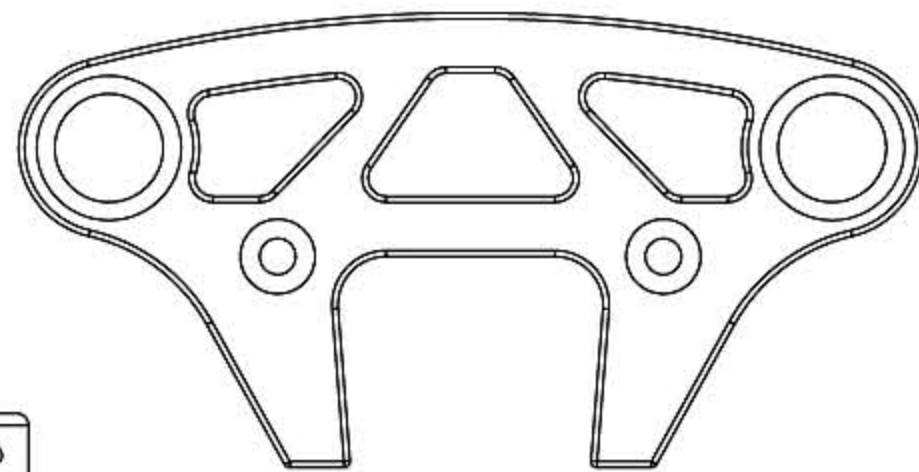

A2435A 1pc.