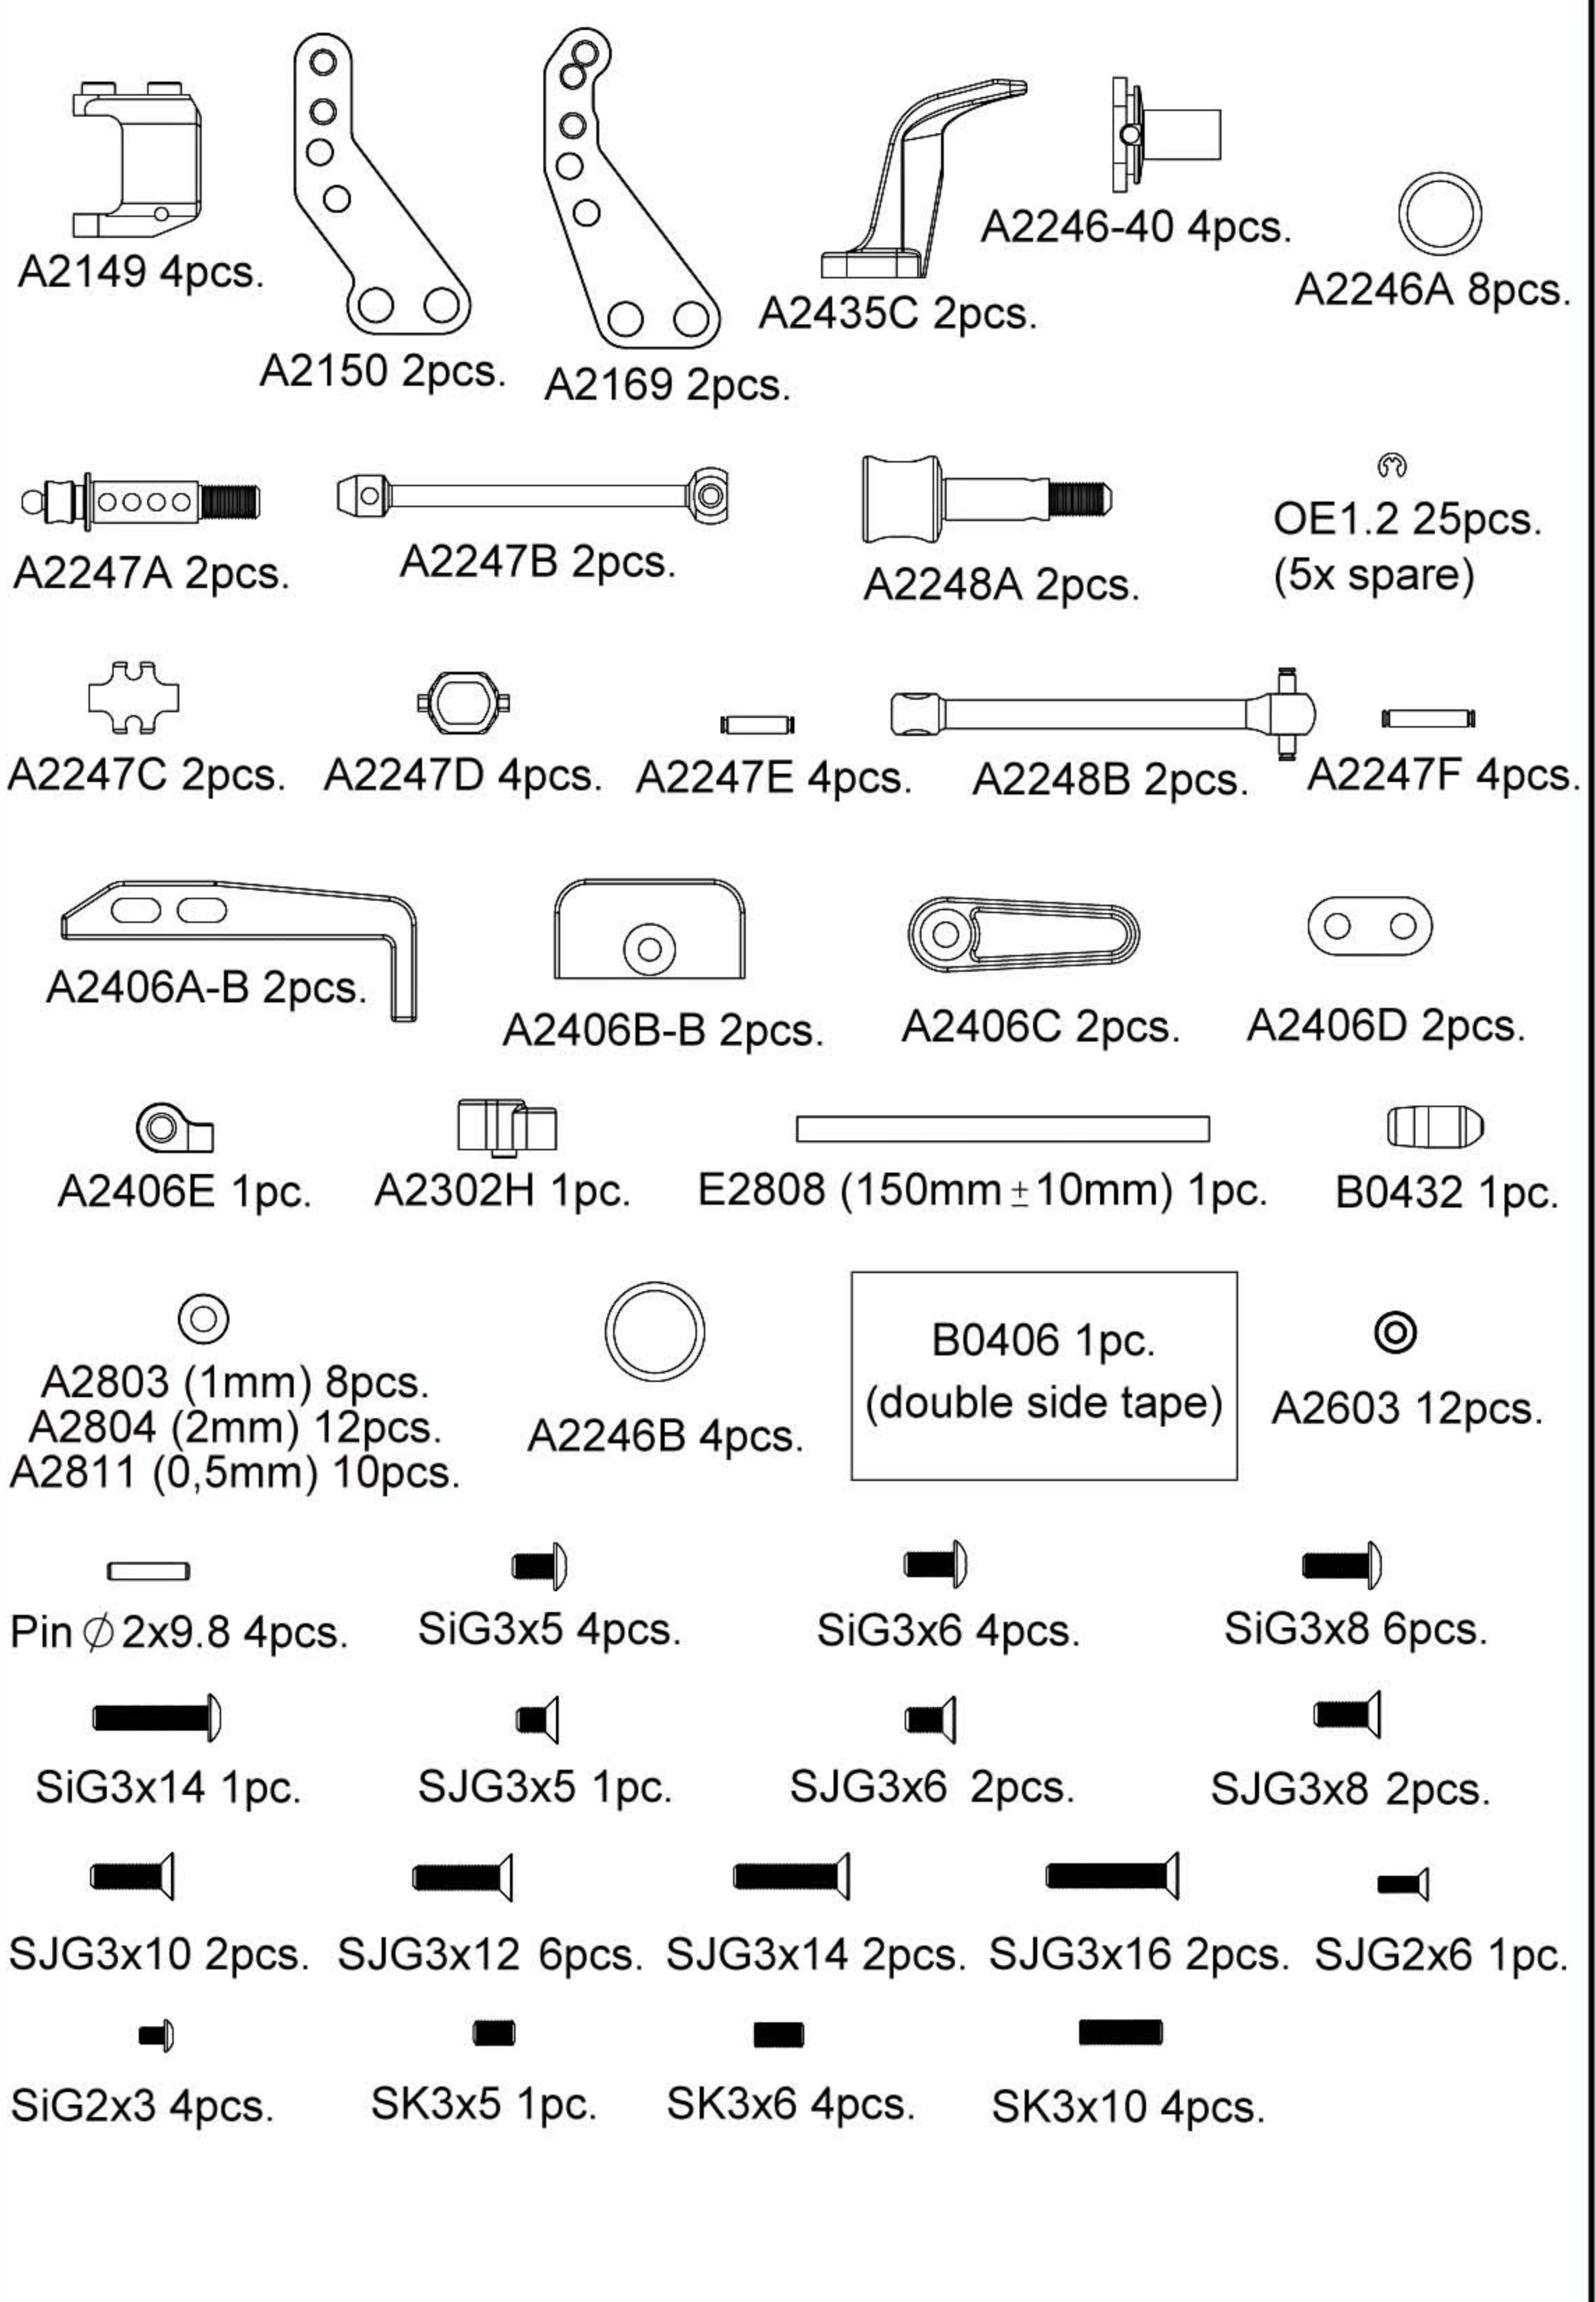

## Kit Bag - D1

**Kit Bag - E1**

A2510 4pcs.

A2511 4pcs.

A2512 4pcs.

A2546A 4pcs.

A2546B 4pcs.

A2546C 4pcs.

A2515 4pcs.

A2516 4pcs.

A2525 4pcs.

Ø 13 O-Ring 4pcs.

A2527 4pcs.

A2528 4pcs.

A2531 4pcs.

A2817 8pcs.

A2803 (1mm) 4pcs.

A2804 (2mm) 4pcs.

OE2.3 8pcs.

**Decal**

P0402 1pc.

- A1005 MTC2R Instruction Manual 1pc.
- MTC2R Kit Bag Details 1pc.
- Setup sheet Carpet 1pc.
- Setup sheet Asphalt (rush) 1pc.
- Setup sheet Asphalt (matrix) 1pc.
- Spare Parts List 1pc.
- Optional Parts List 1pc.
- Other optional Parts list 1pc.
- Chassis 1pc.

A2420 1pc.

A2418 1pc.

S5 O-Ring 4pcs.

SiG3x8 2pcs.

SiG3x10 2pcs.

SJG3x6 2pcs.

SJG3x8 5pcs.

Pin Ø 1.6x9.8 4pcs.