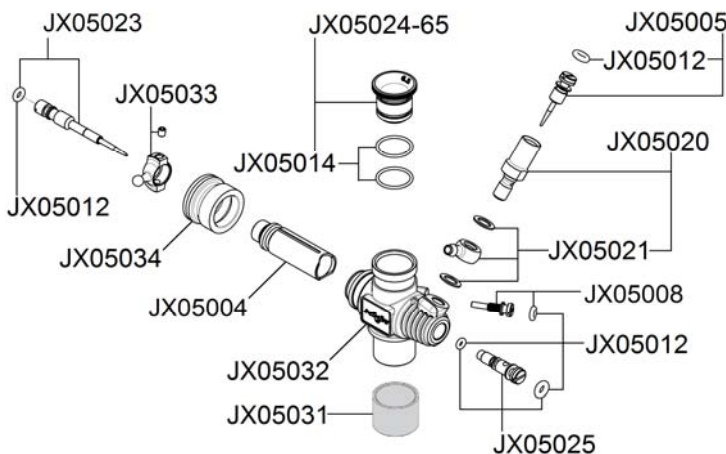

| | | |
|---------|--|--------------|
| FP2500b | FP Tuned Pipe Complete Set (EFRA 2146) | Not Included |
|---------|--|--------------|

■ Carburetor Exploded View

| Parts No. | Description | |
|------------|-------------------------------------|--------------|
| JX05004 | Carburetor throttle | |
| JX05005 | Full speed needle | |
| JX05008 | Idling adj. screw | |
| JX05012 | Carburetor o-ring set (6pcs.) | |
| JX05014 | O-ring air reducer (2pcs.) | |
| JX05020 | Fuel intake body | |
| JX05021 | Fuel intake nipple | |
| JX05024-60 | Carburetor air reducer ϕ 6.0mm | Not Included |
| JX05024-65 | Carburetor air reducer ϕ 6.5mm | |
| JX05013-70 | Carburetor air reducer ϕ 7.0mm | Not Included |
| JX05013-75 | Carburetor air reducer ϕ 7.5mm | Not Included |
| JX05013-80 | Carburetor air reducer ϕ 8.0mm | Not Included |
| JX05013-90 | Carburetor air reducer ϕ 9.0mm | Not Included |
| JX05023 | Base speed needle | |
| JX05025 | Base speed adj. screw | |
| JX05031 | Carburetor bushing | |
| JX05032 | Carburetor body 21B05/06 | |
| JX05033 | Uniball joint 21B05/06 | |
| JX05034 | Dust protection rubber 21B05/06 | |