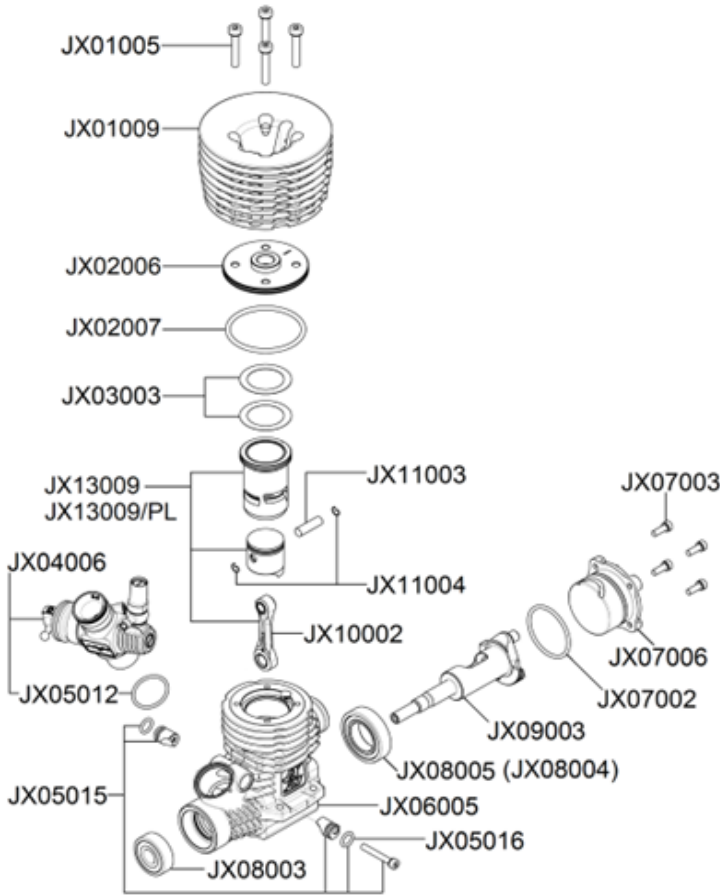

JX21 B06 Engine

■ Engine Exploded View

Parts No.	Description	
JX21 B06	JX21 B06 Engine	
JX01005	Cooling head screw	
JX01009	Cooling head 21B06	
JX02006	Under head conical 21B06	
JX02007	Under head O-ring 21B06	
JX03003	Under head gasket set (0.1/0.15)	
JX04006	Carburetor 21B05/06	
JX05015	Carburetor retainer 21	
JX05016	O-ring carburetor retainer (2pcs.)	
JX06005	Crankcase 21B05/06	
JX07002	O-ring rear cover	
JX07003	Rear cover screw (4pcs.)	
JX07006	Rear cover 21B05/06	
JX08003	Front ball bearing	
JX08004	Ceramic rear ball bearing	Not Included
JX08005	Rear ball bearing	
JX09003	Crankshaft 21B03/04/06	
JX10002	Conrod 21B03/04/05/06	
JX11003	Piston pin	
JX11004	Piston pin clips 21B06 (6pcs.)	
JX13009	P/C Complete set 21B06	
JX13009/PL	PL P/C Complete set 21B06	Not Included
JX14003	Manifold spring 21 (2pcs.)	Not Included
JX14006a	Exhaust gasket 21 (4pcs.)	Not Included
JX14006/1a	Exhaust gasket 21 (10pcs.)	Not Included
JX15002	Muffler spring (3pcs.)	Not Included
JX17P3	Glow plug conical P3	
JX17P4	Glow plug conical P4	Not Included
JX17P5	Glow plug conical P5	Not Included
JX18001	Protection cover set 21	
JX19004	Ninja engine decal	
JX19008	JX21 B06 Engine instruction manual	

FP2500b	FP Tuned Pipe Complete Set (EFRA 2146)	Not Included