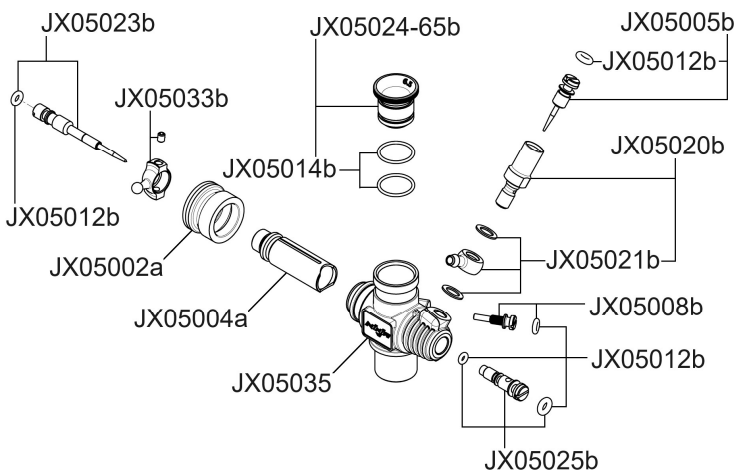

FP2500b	FP Tuned Pipe Complete Set (EFRA 2146)	Not Included
---------	--	--------------

■ Carburetor Exploded View

Parts No.	Description	
JX05002a	Dust Protection Rubber 21B07	
JX05004a	Carburetor Throttle 21B05/06/07	
JX05005b	Full Speed Needle 21B05/06/07	
JX05008b	Idling Adj. Screw 21B05/06/07	
JX05012b	Carburetor O-Ring set (6pcs.) 21B05/06/07	
JX05014b	Air Reducer O-Ring (2pcs.)	
JX05020b	Fuel Intake Body 21B05/06/07	
JX05021b	Fuel Intake Nipple 21B05/06/07	
JX05024-60b	Carburetor Air Reducer ϕ 6.0mm	Not Included
JX05024-65b	Carburetor Air Reducer ϕ 6.5mm	
JX05013-70	Carburetor Air Reducer ϕ 7.0mm	Not Included
JX05013-75	Carburetor Air Reducer ϕ 7.5mm	Not Included
JX05013-80	Carburetor Air Reducer ϕ 8.0mm	Not Included
JX05013-90	Carburetor Air Reducer ϕ 9.0mm	Not Included
JX05023b	Base Speed Needle 21B05/06/07	
JX05025b	Base Speed Adj. Screw 21B05/06/07	
JX05033b	Uniball Joint 21B05/06/07	
JX05035	Carburetor Body 21B07	