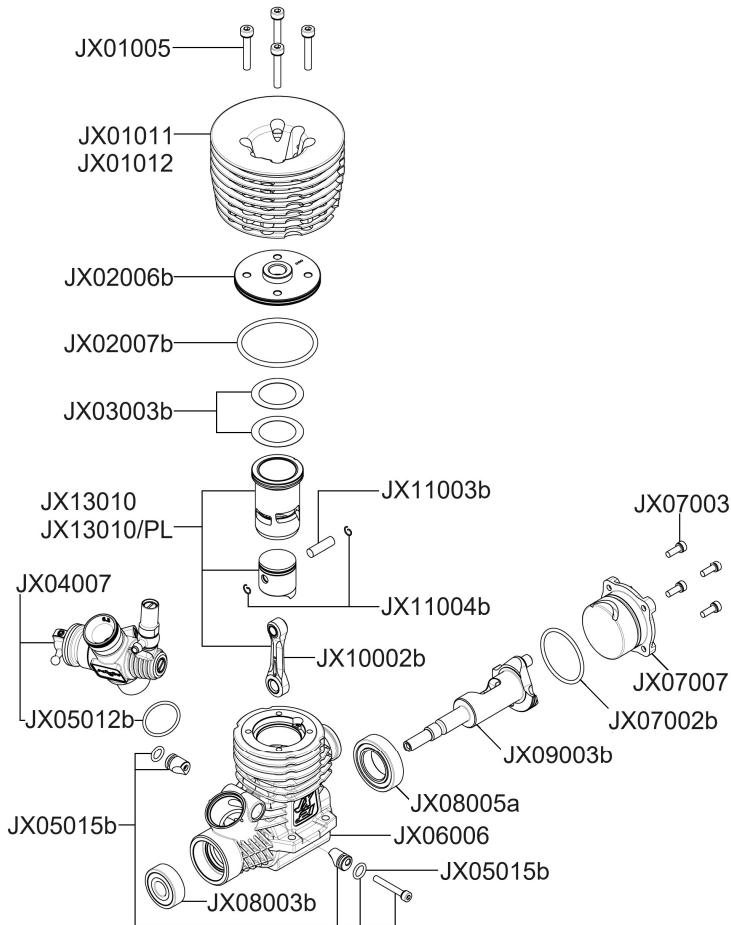

JX21 B07 Engine

■ Engine Exploded View

Parts No.	Description	
JX21 B07	JX21-B07 Engine	
JX21 B07 BK	JX21-B07 Engine Black Edition	
JX01005	Cooling Head Screw	
JX01011	Cooling Head 21B07	
JX01012	Cooling Head 21B07 BK	
JX02006b	Under Head Conical 21B06/07	
JX02007b	Under Head O-Ring 21B06/07	
JX03003b	Head Gasket Set (0.1/0.15)	
JX04007	Carburetor 21B07	
JX05015b	Carburetor Retainer 21B05/06/07	
JX06006	Crankcase 21B07	
JX07002b	O-ring Rear Cover 21B05/06/07	
JX07003	Rear Cover Screw (4pcs.)	
JX07007	Rear Cover 21B07	
JX08003b	Front Ball Bearing 21B05/06/07	
JX08005a	Rear Ball Bearing 21B05/06/07	
JX09003b	Crankshaft 21B06/07	
JX10002b	Conrod 21B05/06/07	
JX11003b	Piston Pin 21B05/06/07	
JX11004b	Piston Pin Clips 21B06 (6pcs.) 21B06/07	
JX13010	P/C Complete Set 21B07	
JX13010/PL	PL P/C Complete Set 21B07	Not Included
JX14003	Manifold Spring (2pcs.) 21	Not Included
JX14006a	Exhaust Gasket (4pcs.) 21	Not Included
JX14006/1a	Exhaust Gasket (10pcs.) 21	Not Included
JX15002	Muffler Spring (3pcs.) 21	Not Included
JX17P3a	Glow Plug Conical P3	
JX17P4a	Glow Plug Conical P4	Not Included
JX17P5a	Glow Plug Conical P5	Not Included
JX18001b	Protection Cover Set 21	
JX19004	Ninja Engine Decal	
JX19009	JX21 B07 Engine Instruction Manual	

FP2500b	FP Tuned Pipe Complete Set (EFRA 2146)	Not Included