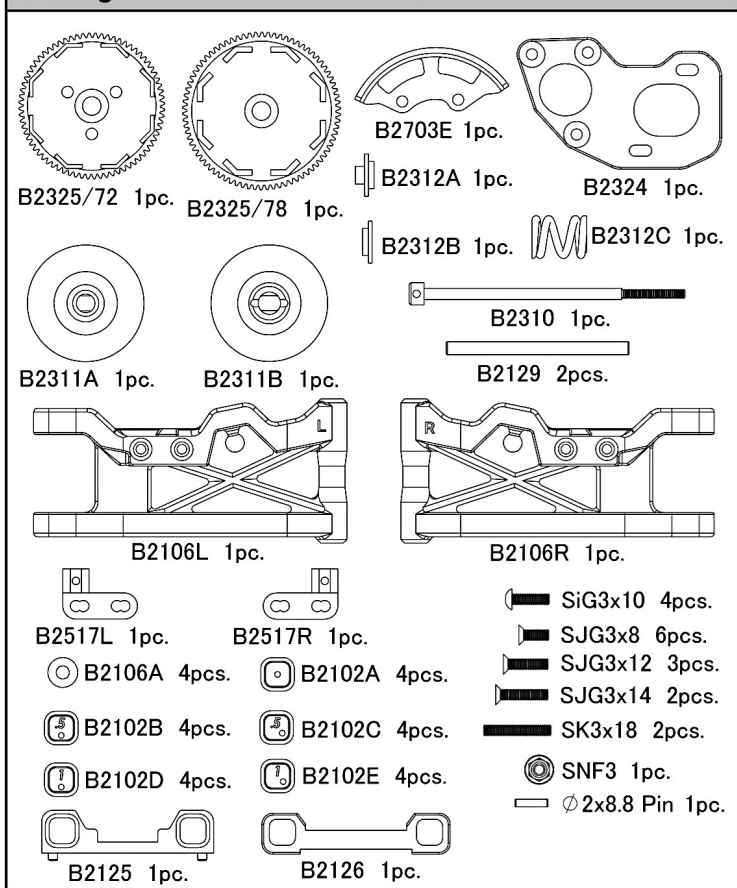

Kit Bag - E1

Kit Bag - F1

Kit Bag - H1

Kit Bag - i1

Kit Bag - L1

Kit Bag - G1

- B2908 MSB1 Instruction Manual 1pc.
- MSB1 kit Bag Details 1pc.
- Setup Sheet 2pcs.
- Spare Parts List 1pc.
- Optional Parts List 1pc.
- Other Optional Parts List 1pc.