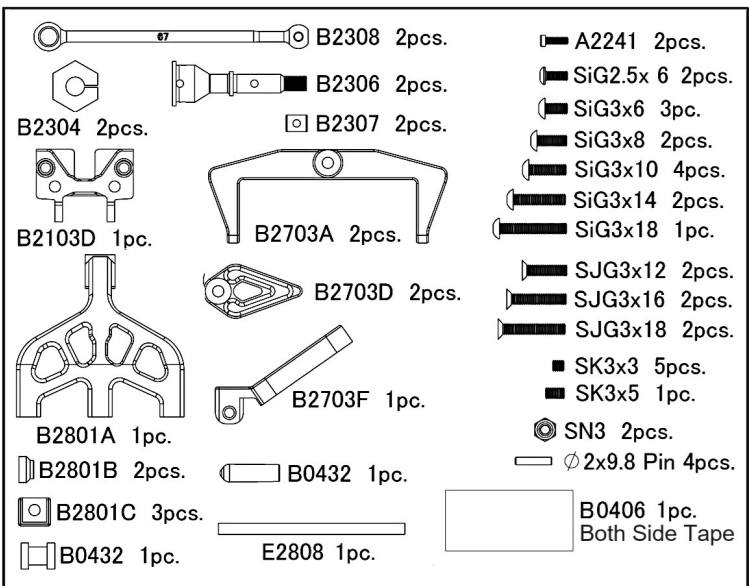

Kit Bag - E1

Kit Bag - F1

Kit Bag - H1

Kit Bag - i1

Kit Bag - L1

Kit Bag - G1

- B2908 MSB1 Instruction Manual 1pc.
- MSB1 kit Bag Details 1pc.
- Setup Sheet 2pcs.
- Spare Parts List 1pc.
- Optional Parts List 1pc.
- Other Optional Parts List 1pc.