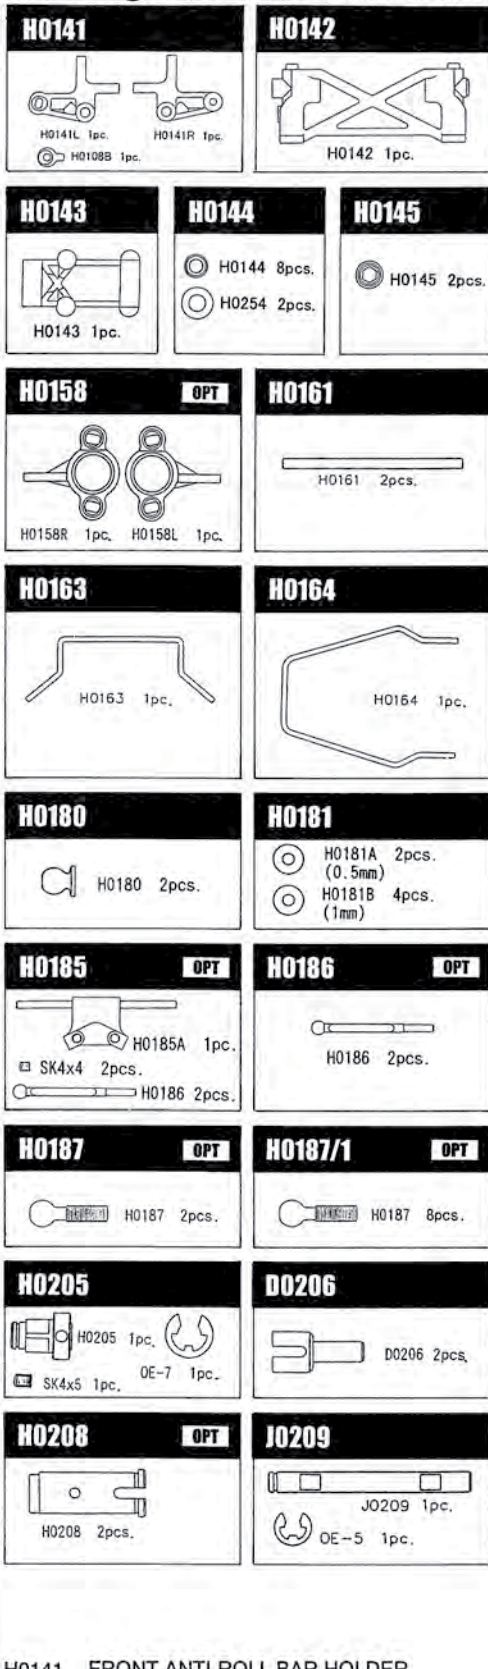

1/8th Scale 4WD Gas Powered Racing Car MRX4 Parts List

- H0072 INSTRUCTION MANUAL
- H0073 DECAL
- D0104R REAR LOWER SUS. SHAFT
- H0104L FRONT LOWER SUS. SHAFT
- J0105U REAR UPPER SUS. SHAFT
- D0105R KING PIN
- H0107/1 FRONT STABILIZER BAR
- H0107A 1pc.
- H0107B 1pc.
- H0131 FRONT BULKHEAD
- H0131L 1pc.
- H0131R 1pc.
- H0132 REAR BULKHEAD
- H0132R 1pc.
- H0132L 1pc.
- H0133 BRAKE BRACKET
- H0133A 1pc.
- H0133B 2pcs.
- H0133C 2pcs.
- H0133E 1pc.
- H0133F 1pc.
- H0134 REAR LOWER ARM MOUNT
- H0134A 1pc.
- H0134B 1pc.
- H0134C 1pc.
- H0134D 1pc.
- H0134E 1pc.
- H0134F 1pc.
- H0135 FRONT UPPER ARM
- H0135A 1pc.
- H0135B 1pc.
- H0135C 4pcs.
- H0135D 2pcs.
- H0135E 2pcs.
- H0136 REAR UPPER ARM
- H0136A 2pcs.
- H0136B 2pcs.
- H0137 FRONT LOWER ARM
- H0137L 1pc.
- H0137R 1pc.
- H0137A 2pcs.
- H0137B 2pcs.
- H0138 REAR LOWER ARM
- H0138L 1pc.
- H0138R 1pc.
- H0139 FRONT UPRIGHT
- H0139L 1pc.
- H0139R 1pc.
- H0140 REAR UPRIGHT
- H0140 2pcs.

- H0141 FRONT ANTI-ROLL BAR HOLDER
- H0142 RADIO PLATE MOUNT
- H0143 MIDDLE SHAFT BRACKET
- H0144 KING PIN BALL CUP
- H0145 ADJUST NUT
- H0158 FRONT UPRIGHT
- H0158L 1pc.
- H0161 FRONT UPPER SUS. SHAFT
- H0161 2pcs.
- H0163 REAR ANTI-ROLL BAR
- H0163 1pc.
- H0164 ROLL BAR
- H0164 1pc.
- H0180 REAR UPRIGHT BALL
- H0180 2pcs.
- H0181 REAR UPRIGHT SPACER
- H0181A 2pcs. (0.5mm)
- H0181B 4pcs. (1mm)
- H0185 REAR ADJUSTABLE ANTI-ROLL BAR SET
- H0185A 1pc.
- SK4x4 2pcs.
- H0186 REAR ADJUSTABLE ANTI-ROLL BAR
- H0186 2pcs.
- H0187 TITANIUM KING PIN BALL (2 pcs.)
- H0187 2pcs.
- H0187/1 TITANIUM KING PIN BALL (8 pcs.)
- H0187 8pcs.
- H0205 PULLEY HUB
- H0205 1pc.
- SK4x5 1pc.
- OE-7 1pc.
- D0206 INNER DRIVE JOINT
- D0206 2pcs.
- H0208 FRONT AXLE SHAFT
- H0208 2pcs.
- J0209 MIDDLE SHAFT
- J0209 1pc.
- OE-5 1pc.