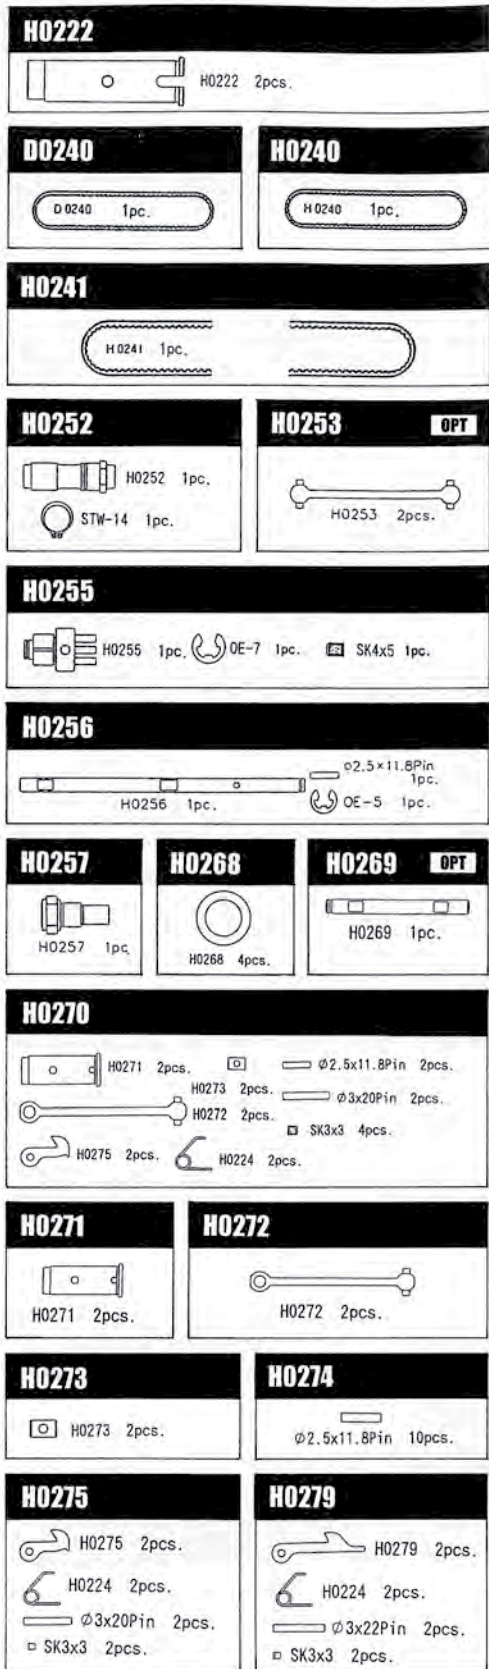

1/8th Scale 4WD Gas Powered Racing Car MRX4 Parts List

- H0072 INSTRUCTION MANUAL
- H0073 DECAL
- D0104R REAR LOWER SUS. SHAFT
- H0104L FRONT LOWER SUS. SHAFT
- J0105U REAR UPPER SUS. SHAFT
- D0105R KING PIN
- H0107/1 FRONT STABILIZER BAR
- H0107A 1pc.
- H0107B 1pc.
- H0131 FRONT BULKHEAD
- H0131L 1pc.
- H0131R 1pc.
- H0132 REAR BULKHEAD
- H0132R 1pc.
- H0132L 1pc.
- H0133 BRAKE BRACKET
- H0133A 1pc.
- H0133B 2pcs.
- H0133C 2pcs.
- H0133E 1pc.
- H0133F 1pc.
- H0134 REAR LOWER ARM MOUNT
- H0134A 1pc.
- H0134B 1pc.
- H0134C 1pc.
- H0134D 1pc.
- H0134E 1pc.
- H0134F 1pc.
- H0135 FRONT UPPER ARM
- H0135A 1pc.
- H0135B 1pc.
- H0135C 4pcs.
- H0135D 2pcs.
- H0135E 2pcs.
- H0136 REAR UPPER ARM
- H0136A 2pcs.
- H0136B 2pcs.
- H0137 FRONT LOWER ARM
- H0137L 1pc.
- H0137R 1pc.
- H0137A 2pcs.
- H0137B 2pcs.
- H0138 REAR LOWER ARM
- H0138L 1pc.
- H0138R 1pc.
- H0139 FRONT UPRIGHT
- H0139L 1pc.
- H0139R 1pc.
- H0140 REAR UPRIGHT
- H0140 2pcs.

1/8 スケールレーシングカー MRX 4 パーツリスト

H0280

H0280A 1pc.
H0280B 1pc.
H0280C 1pc.
H0281A 1pc.
H0281B 1pc.
H0281C 1pc.
H0281D 1pc.
H0281E 1pc.
H0281F 1pc.
H0281G 1pc.
H0281H 1pc.
H0281I 1pc.
H0281J 1pc.
H0281K 1pc.
H0281L 1pc.