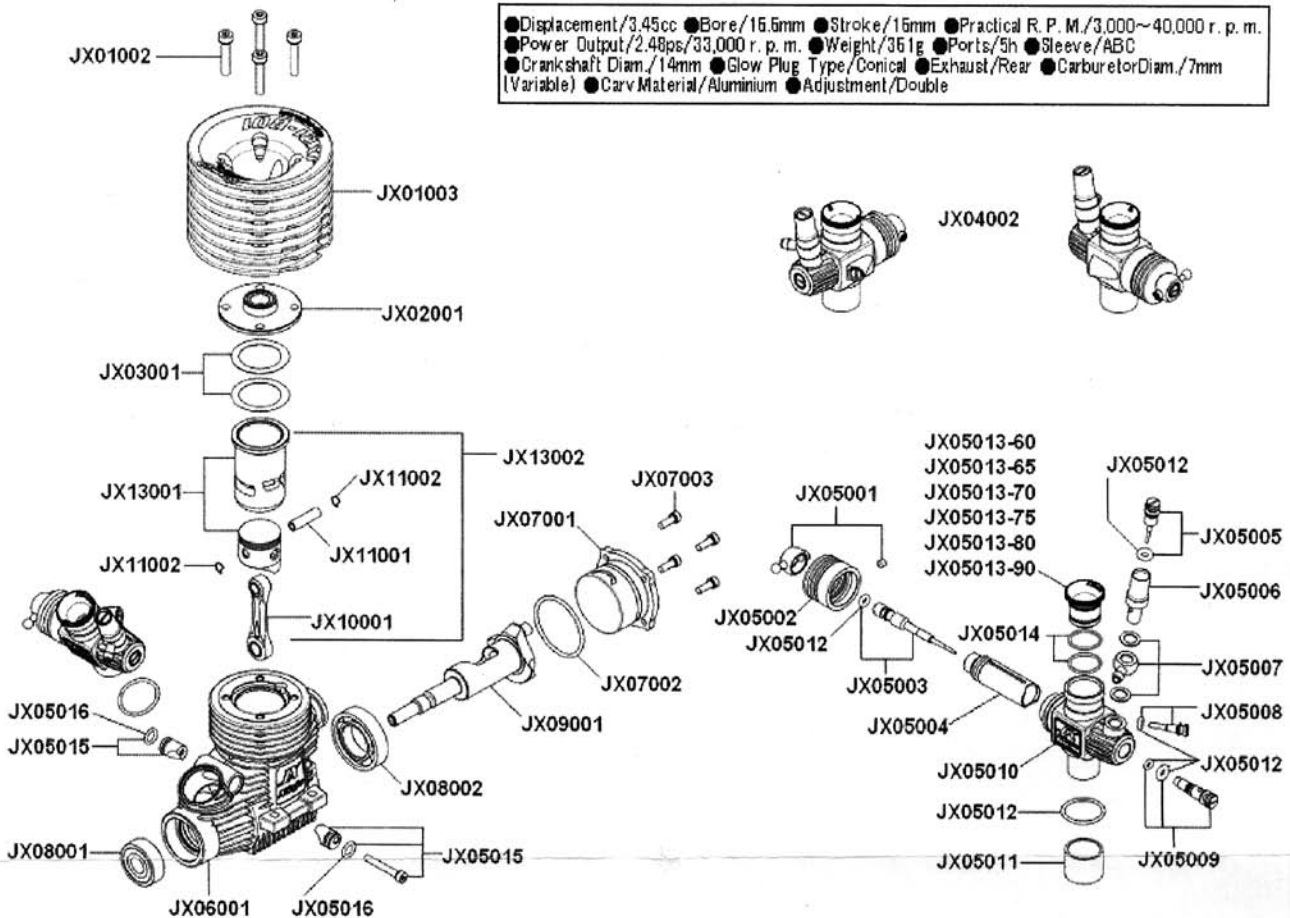

JX21-B01A

| Parts No. | Description |
|------------|--|
| JX21-B01A | Ninja JX21-B01A Engine |
| JX01002 | Cooling Head Screw (4pcs.) |
| JX01003 | Cooling Head 21-B01A |
| JX02001 | Under Head Conical 21 |
| JX03001 | Under Head Gasket Set (0.1X1,0.2X1) |
| JX04002 | Carburetor 21-B01A |
| JX05001 | Uniball Joint |
| JX05002 | Dust Protection Rubber 21 |
| JX05003 | Base Speed Needle |
| JX05004 | Carburetor Throttle 21 |
| JX05005 | Full Speed Needle |
| JX05006 | Fuel Intake Body |
| JX05007 | Fuel Intake Nipple |
| JX05008 | Idling Adj. Screw |
| JX05009 | Base Speed Adj. Screw |
| JX05010 | Carburetor Body 21-B01 |
| JX05011 | Carburetor Bushing 21 |
| JX05012 | O-Ring Needle Set (6pcs.) |
| JX05013-60 | Carburetor Air Reducer Φ 6.0 NOT INCLUDED |
| JX05013-65 | Carburetor Air Reducer Φ 6.5 NOT INCLUDED |
| JX05013-70 | Carburetor Air Reducer Φ 7.0 |
| JX05013-75 | Carburetor Air Reducer Φ 7.5 NOT INCLUDED |
| JX05013-80 | Carburetor Air Reducer Φ 8.0 NOT INCLUDED |
| JX05013-90 | Carburetor Air Reducer Φ 9.0 NOT INCLUDED |
| JX05014 | O-Ring Air Reducer (2pcs.) |
| JX05015 | Carburetor Retainer 21 |
| JX05016 | O-Ring Carburetor Retainer (2pcs.) |