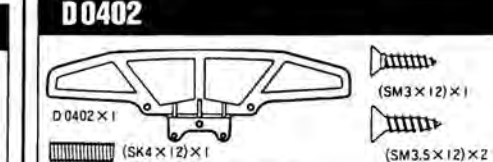

D0301 MECHA PLATE
D0302 RADIO PARTS
D0304 BRAKE CAM & BRAKE PAD
D0305 BRAKE DISK
D0306 SERVO SAVER
D0401 CHASSIS
D0402 FRONT BUMPER

D0002 K2-X INSTRUCTION MANUAL
D0101 FRONT BULK HEAD
D0102 SUS ARM SET
D0103 SUS BRACKET
D0104 SUS SHAFT SET
D0105 KING PIN
D0106 UPRIGHT