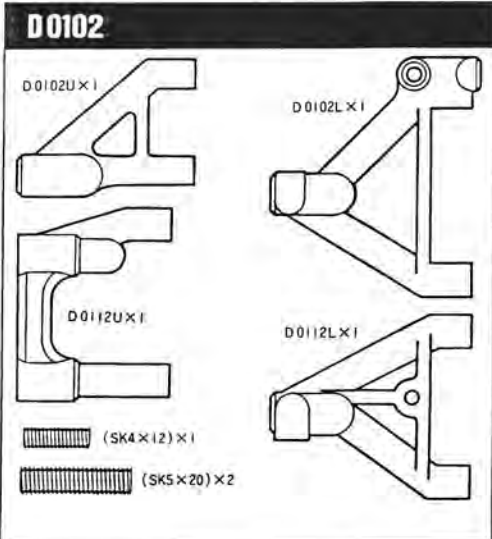

D0107 FRONT STABILIZER
D0108 ADJUSTING NUT
D0111 REAR BULK HEAD A
D0114 REAR UPRIGHT
D0115 REAR STABILIZER
D0116 REAR UPPER SUS SHAFT
D0117 REAR BULK HEAD B