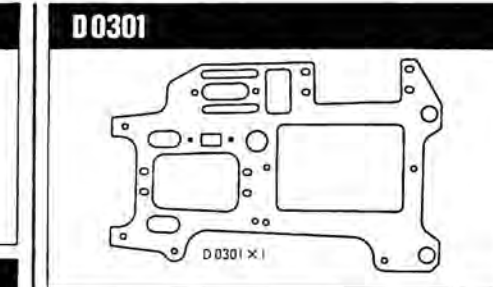

D0107 FRONT STABILIZER
D0108 ADJUSTING NUT
D0111 REAR BULK HEAD A
D0114 REAR UPRIGHT
D0115 REAR STABILIZER
D0116 REAR UPPER SUS SHAFT
D0117 REAR BULK HEAD B

D0120 MDL B.B. BLOCK & BRAKE CAM SUPPORT
D0121 ROLL BAR
D0201 PULLEY SET
D0202 BELT S
D0203 BELT L
D0204 FRONT ONE-WAY DRIVE SHAFT

D0206 INNER DRIVE JOINT
D0207 HALF SHAFT
D0208 FRONT AXLE SHAFT
D0209 MIDDLE SHAFT
D0210 2 SPEED SHAFT
D0211 GEAR CHANGING DRIVE DISK
D0213 1ST GEAR HOUSING
D0214 2 SPEED GEAR 47T

D0215 2 SPEED GEAR 43T
D0216 PULLEY/BRAKE ADAPTOR
D0217 2ND GEAR HOUSING
D0218 AXLE WASHER
D0219 REAR HALF SHAFT
D0221 SOLID REAR AXLE
D0222 REAR AXLE SHAFT
D0223 QUICK WHEEL CHANGING PARTS
D0224 PULLEY ADAPTOR