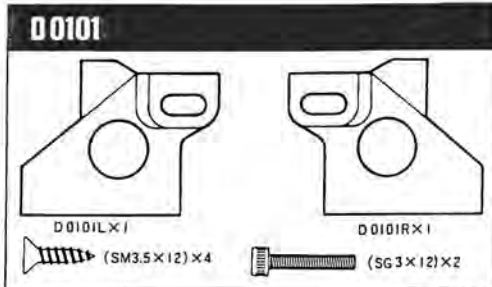

D0107 FRONT STABILIZER
D0108 ADJUSTING NUT
D0111 REAR BULK HEAD A
D0114 REAR UPRIGHT
D0115 REAR STABILIZER
D0116 REAR UPPER SUS SHAFT
D0117 REAR BULK HEAD B