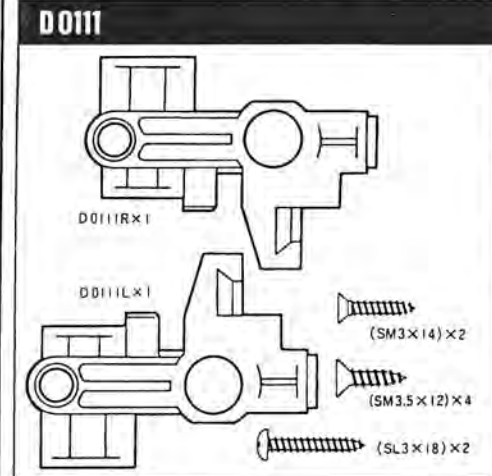

D0107 FRONT STABILIZER
D0108 ADJUSTING NUT
D0111 REAR BULK HEAD A
D0114 REAR UPRIGHT
D0115 REAR STABILIZER
D0116 REAR UPPER SUS SHAFT
D0117 REAR BULK HEAD B