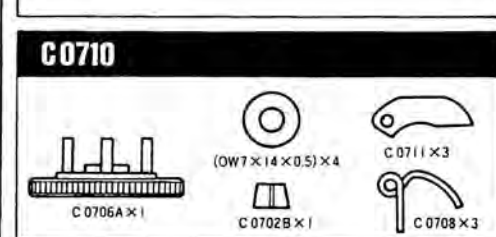

- B0112 AIR FILTER
- C0704 ENGINE NUT (SG)
- C0706 FLYWHEEL FOR 3-Pc CLUTCH
- C0708 SPRINGS FOR 3-Pc CLUTCH
- C0710 3-Pc CLUTCH SET
- C0711 3-Pc CLUTCH SHOE
- C0901 MUFFLER STAY

- D1001 BODY C-CAR TYPE
- D1003 BODY MERCEDES BENZ
- D1004 MERCEDES BENZ STICKER
- D1005 BODY ALFA ROMEO 155V6T1
- D1006 ALFA ROMEO 155V6T1 STICKER
- D1007 K2-X STICKER