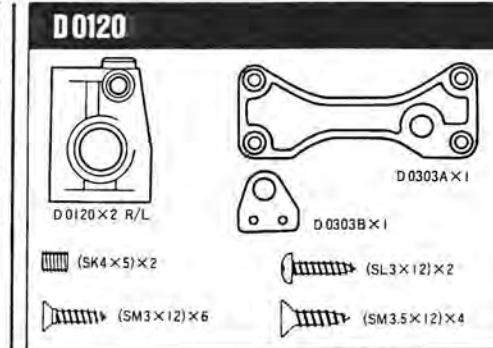

D0120 MDL B.B. BLOCK & BRAKE CAM SUPPORT
D0121 ROLL BAR
D0201 PULLEY SET
D0202 BELT S
D0203 BELT L
D0204 FRONT ONE-WAY DRIVE SHAFT