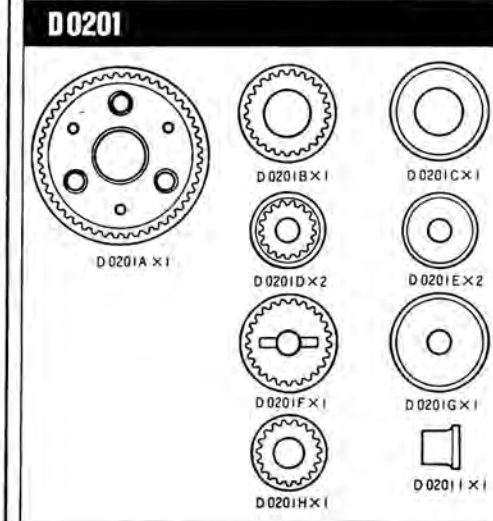

D0107 FRONT STABILIZER
D0108 ADJUSTING NUT
D0111 REAR BULK HEAD A
D0114 REAR UPRIGHT
D0115 REAR STABILIZER
D0116 REAR UPPER SUS SHAFT
D0117 REAR BULK HEAD B

D0120 MDL B.B. BLOCK & BRAKE CAM SUPPORT
D0121 ROLL BAR
D0201 PULLEY SET
D0202 BELT S
D0203 BELT L
D0204 FRONT ONE-WAY DRIVE SHAFT

D0206 INNER DRIVE JOINT
D0207 HALF SHAFT
D0208 FRONT AXLE SHAFT
D0209 MIDDLE SHAFT
D0210 2 SPEED SHAFT
D0211 GEAR CHANGING DRIVE DISK
D0213 1ST GEAR HOUSING
D0214 2 SPEED GEAR 47T

D0215 2 SPEED GEAR 43T
D0216 PULLEY/BRAKE ADAPTOR
D0217 2ND GEAR HOUSING
D0218 AXLE WASHER
D0219 REAR HALF SHAFT
D0221 SOLID REAR AXLE
D0222 REAR AXLE SHAFT
D0223 QUICK WHEEL CHANGING PARTS
D0224 PULLEY ADAPTOR

D0301 MECHA PLATE
D0302 RADIO PARTS
D0304 BRAKE CAM & BRAKE PAD
D0305 BRAKE DISK
D0306 SERVO SAVER
D0401 CHASSIS
D0402 FRONT BUMPER

D0002 K2-X INSTRUCTION MANUAL
D0101 FRONT BULK HEAD
D0102 SUS ARM SET
D0103 SUS BRACKET
D0104 SUS SHAFT SET
D0105 KING PIN
D0106 UPRIGHT