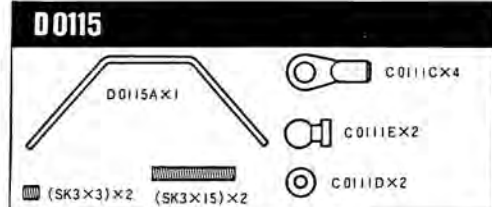

D0107 FRONT STABILIZER
D0108 ADJUSTING NUT
D0111 REAR BULK HEAD A
D0114 REAR UPRIGHT
D0115 REAR STABILIZER
D0116 REAR UPPER SUS SHAFT
D0117 REAR BULK HEAD B