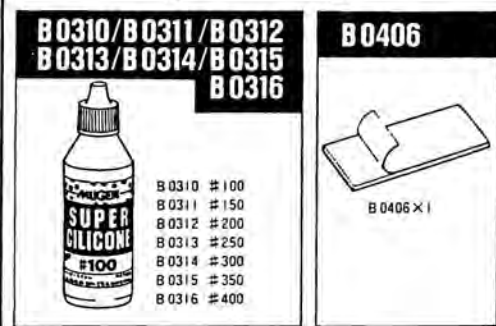

- B0103 FUEL FILTER L
- B0104 FUEL FILTER S
- B0107 QUICK FUEL PUMP(GREEN)
- B0108 QUICK FUEL PUMP (PINK)
- B0109 QUICK FUEL PUMP (YELLOW)
- B0202 NEW STARTER RING
- B0203 QUICK BOOSTER
- B0204 PRO STARTER R
- B0301 LOCKFIRM LIQUID
- B0302 AIR FILTER OIL
- B0303 ENGINE MAINTENANCE OIL
- B0310 SUPER SILICONE #100
- B0311 SUPER SILICONE #150
- B0312 SUPER SILICONE #200
- B0313 SUPER SILICONE #250
- B0314 SUPER SILICONE #300
- B0315 SUPER SILICONE #350
- B0316 SUPER SILICONE #400
- B0406 BOTH SIDED ADHESIVE TAPE
- B0407 FLAT WASHER 3mm
- B0408 FLAT WASHER 4mm
- B0410 COLOR SILICONE PIPE (PINK)
- B0411 COLOR SILICONE PIPE (GREEN)
- B0412 COLOR SILICONE PIPE (YELLOW)
- B0415 MUFFLER JOINT SILICONE PIPE S
- B0416 COLOR STRAP SET 100mm
- B0417 COLOR STRAP SET 150mm
- B0502 WORKS WRENCH 1.5mm
- B0503 WORKS WRENCH 2.0mm
- B0504 WORKS WRENCH 2.5mm
- B0506 Snap ring pliers