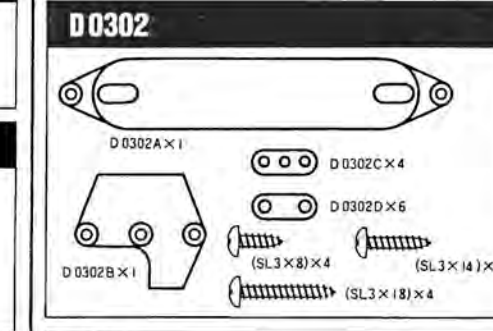

D0107 FRONT STABILIZER
D0108 ADJUSTING NUT
D0111 REAR BULK HEAD A
D0114 REAR UPRIGHT
D0115 REAR STABILIZER
D0116 REAR UPPER SUS SHAFT
D0117 REAR BULK HEAD B

D0120 MDL B.B. BLOCK & BRAKE CAM SUPPORT
D0121 ROLL BAR
D0201 PULLEY SET
D0202 BELT S
D0203 BELT L
D0204 FRONT ONE-WAY DRIVE SHAFT

D0206 INNER DRIVE JOINT
D0207 HALF SHAFT
D0208 FRONT AXLE SHAFT
D0209 MIDDLE SHAFT
D0210 2 SPEED SHAFT
D0211 GEAR CHANGING DRIVE DISK
D0213 1ST GEAR HOUSING
D0214 2 SPEED GEAR 47T

D0215 2 SPEED GEAR 43T
D0216 PULLEY/BRAKE ADAPTOR
D0217 2ND GEAR HOUSING
D0218 AXLE WASHER
D0219 REAR HALF SHAFT
D0221 SOLID REAR AXLE
D0222 REAR AXLE SHAFT
D0223 QUICK WHEEL CHANGING PARTS
D0224 PULLEY ADAPTOR