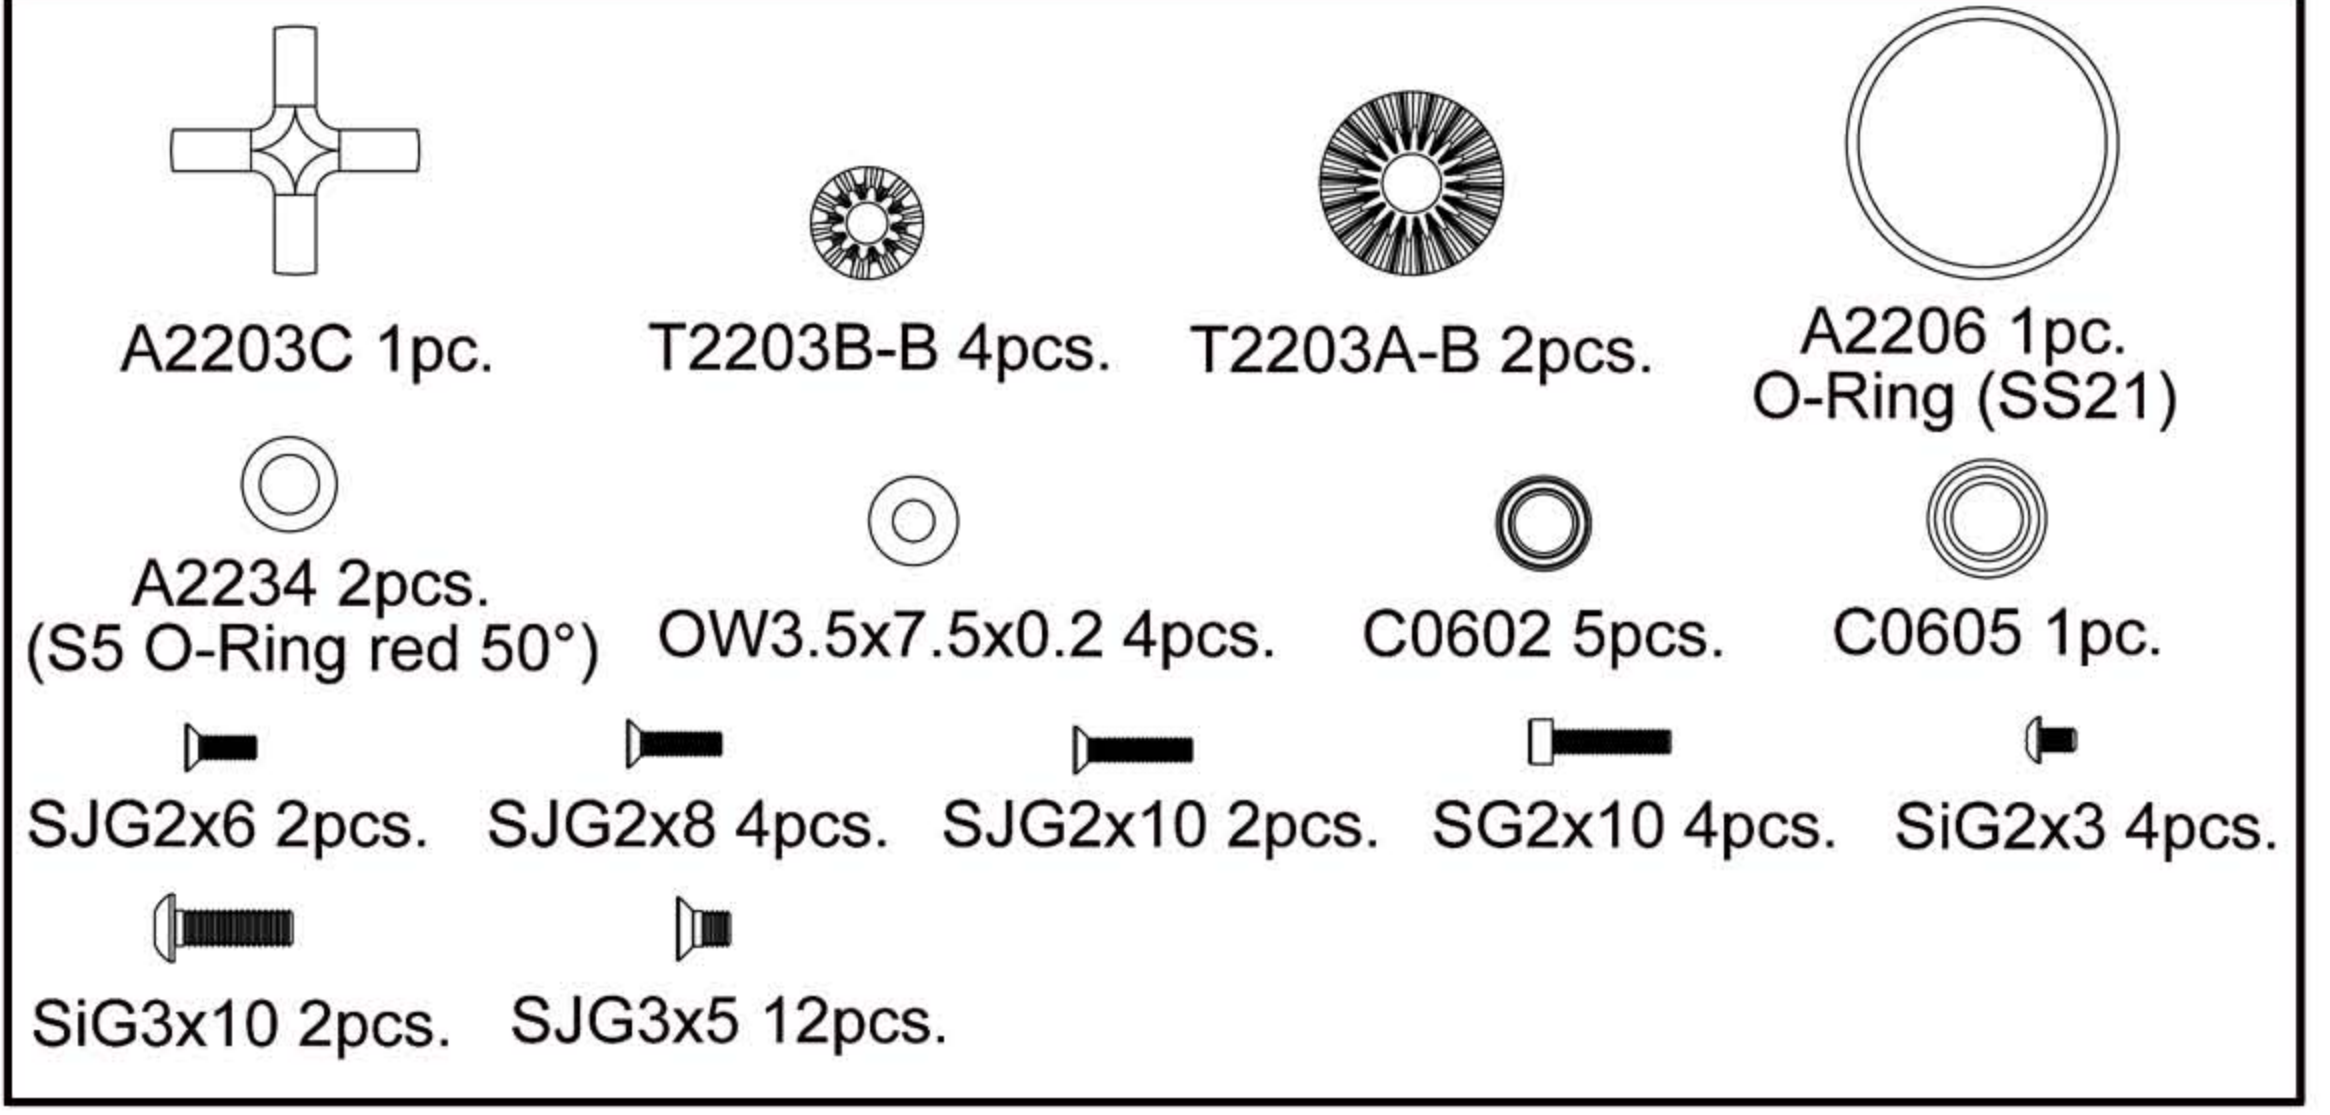

A2003 MTC2 Kit Bag Details

Kit Bag - A1

Kit Bag - A2

Kit Bag - B1

Kit Bag - C1

Kit Bag - D1

A2003 MTC2 Kit Bag Details

Kit Bag - E1

A2510 4pcs.

A2511 4pcs.

A2512 4pcs.

A2514A 4pcs.

A2514B 4pcs.

A2514C 4pcs.

P3(Si) O-Ring 4pcs.

A2515 4pcs.

A2516 4pcs.

A2525 4pcs.

Ø 13 O-Ring 4pcs.

A2527 4pcs.

A2528 4pcs.

A2531 4pcs.

SK3x8 2pcs.

A2813 8pcs.

A2803 (1mm) 4pcs.

A2804 (2mm) 4pcs.

A2811 (0,5mm) 4pcs.

OE2.3 8pcs.

SK3x10 4pcs.

Decal

P0402 1pc.

A1002 MTC2 Instruction Manual 1pc.
 Setup sheet Carpet 1pc.
 Setup sheet Aspht (rush) 1pc.
 Setup sheet Aspht (volante) 1pc.
 MTC2 Parts list 1pc.
 Other parts list (B-parts) 1pc.