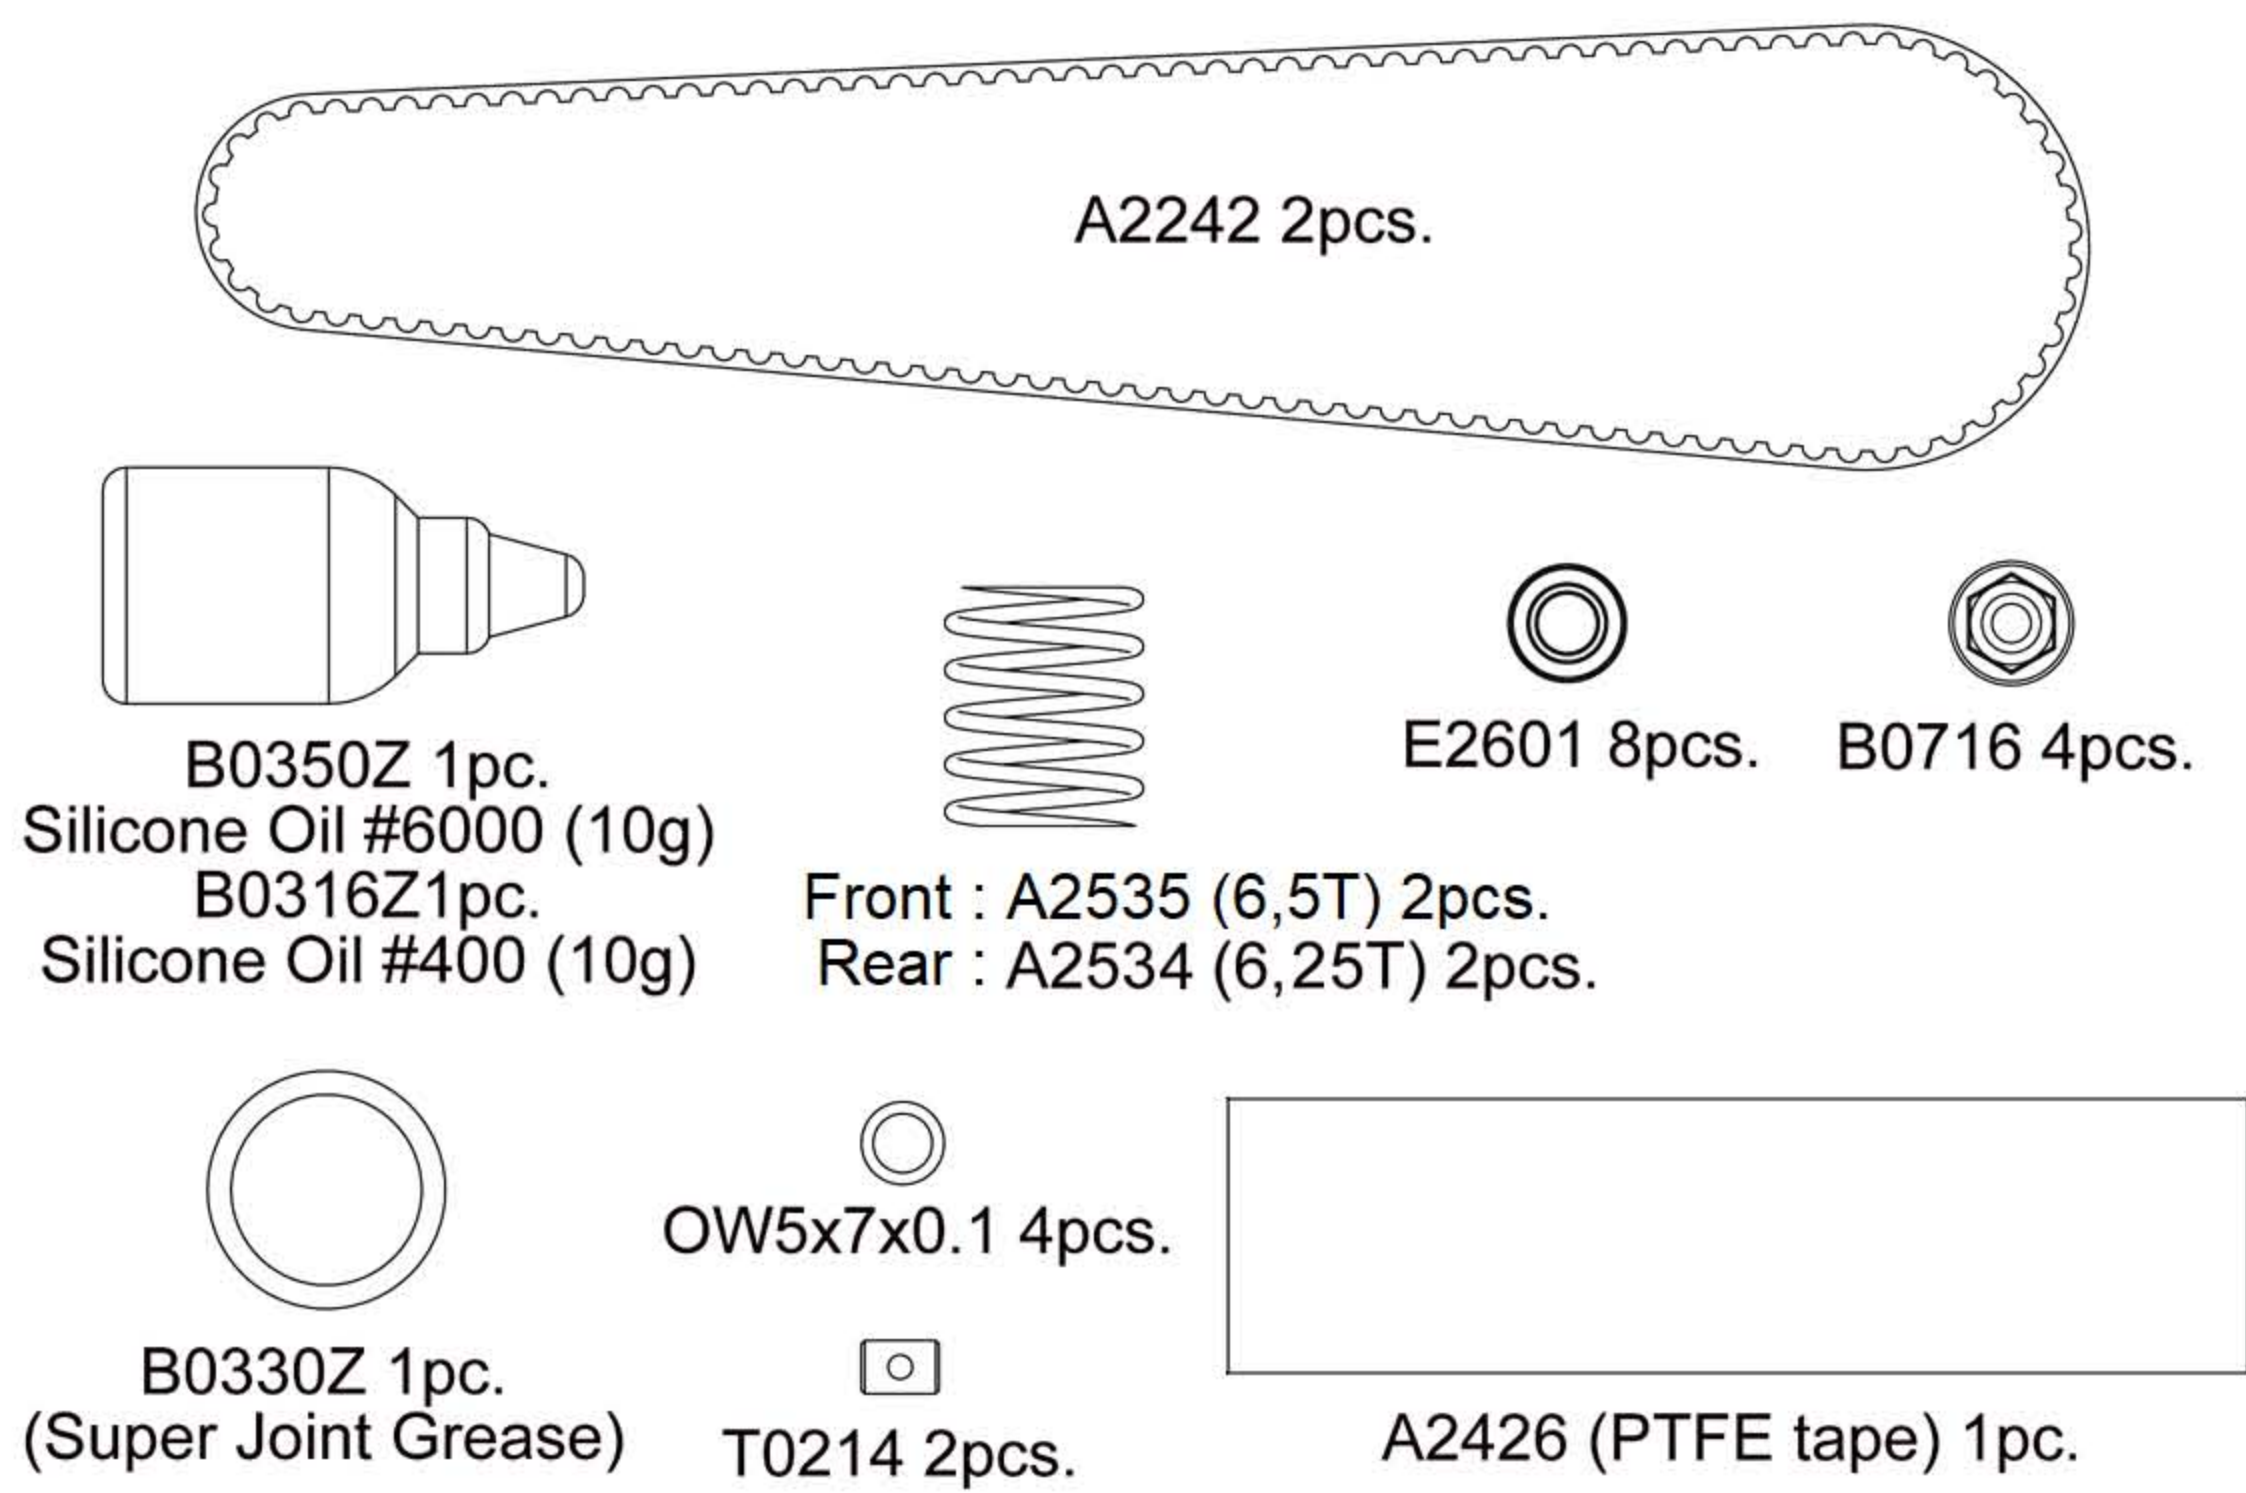

A2003 MTC2 Kit Bag Details

Kit Bag - A1

Kit Bag - A2

Kit Bag - B1

Kit Bag - C1

Kit Bag - D1

A2003 MTC2 Kit Bag Details

Kit Bag - E1

A2510 4pcs.

A2511 4pcs.

A2512 4pcs.

A2514A 4pcs.

A2514B 4pcs.

A2514C 4pcs.

P3(Si) O-Ring 4pcs.

A2515 4pcs.

A2516 4pcs.

A2525 4pcs.

Ø 13 O-Ring 4pcs.

A2527 4pcs.

A2528 4pcs.

A2531 4pcs.

SK3x8 2pcs.

A2813 8pcs.

A2803 (1mm) 4pcs.

A2804 (2mm) 4pcs.

A2811 (0,5mm) 4pcs.

OE2.3 8pcs.

SK3x10 4pcs.

Decal

P0402 1pc.

A1002 MTC2 Instruction Manual 1pc.
 Setup sheet Carpet 1pc.
 Setup sheet Aspht (rush) 1pc.
 Setup sheet Aspht (volante) 1pc.
 MTC2 Parts list 1pc.
 Other parts list (B-parts) 1pc.