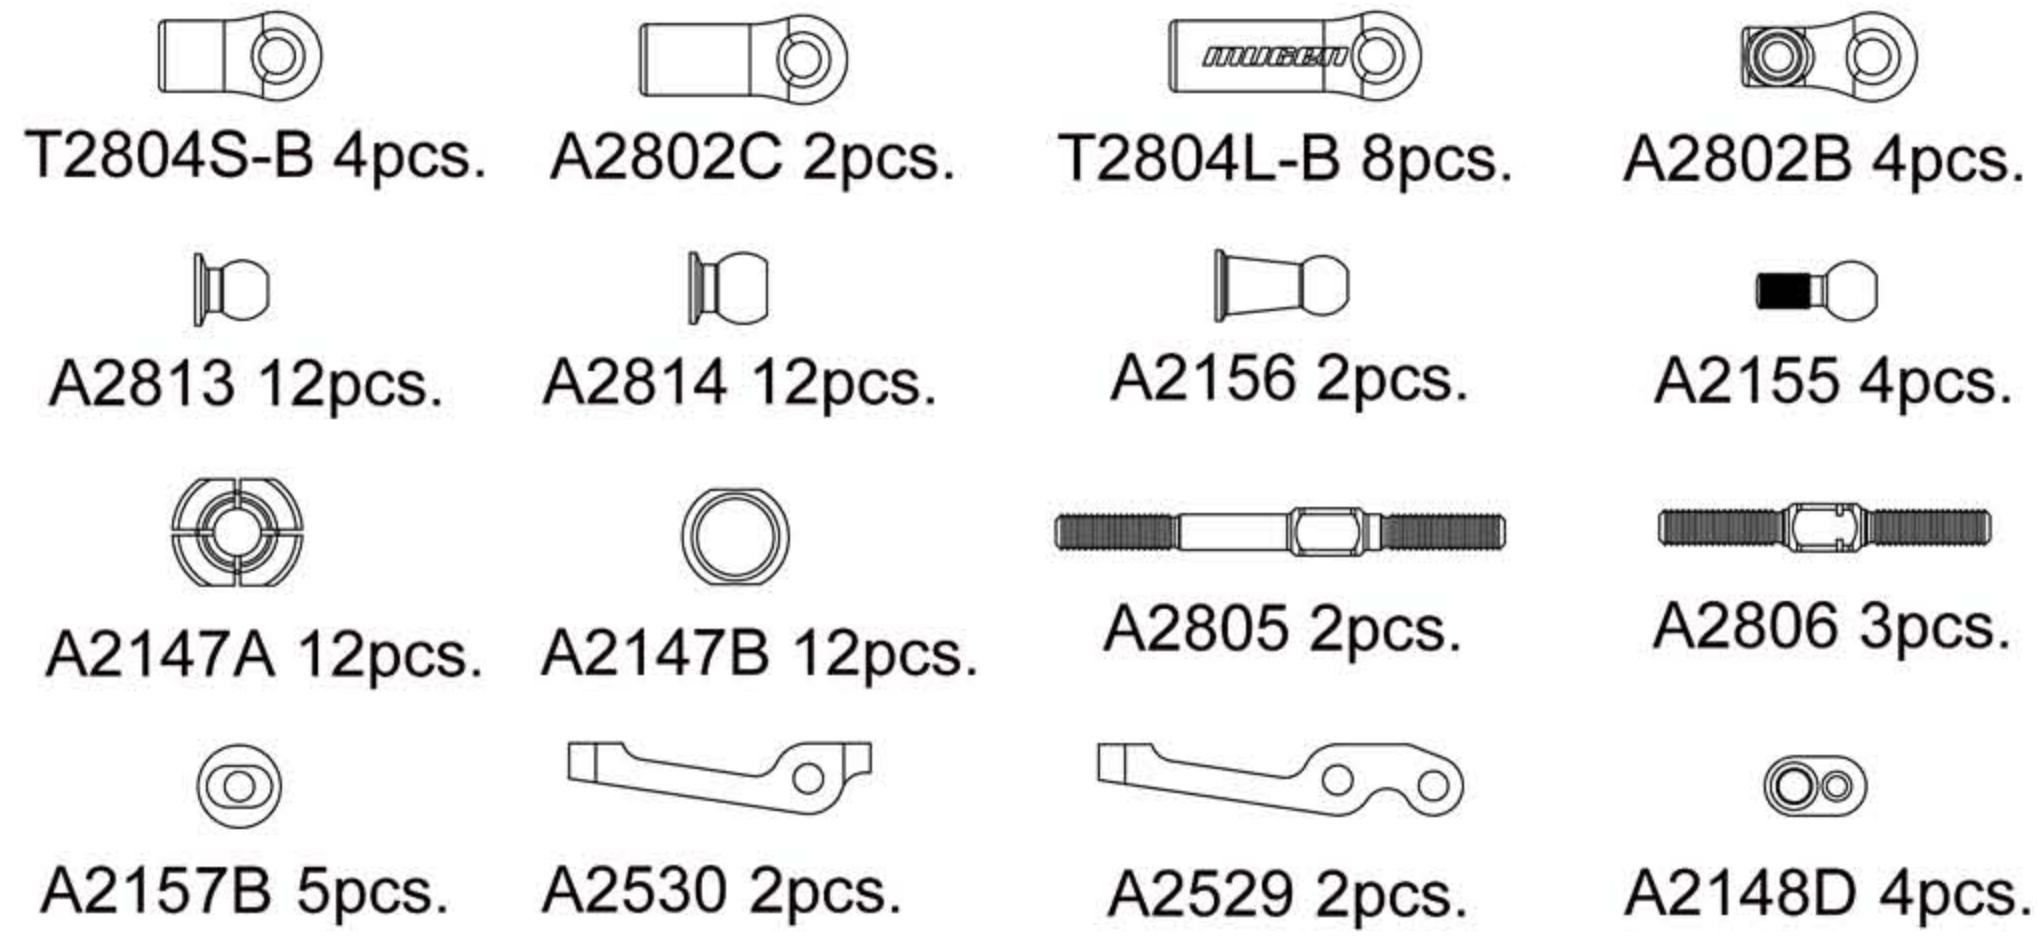

A2003 MTC2 Kit Bag Details

Kit Bag - A1

Kit Bag - A2

Kit Bag - B1

Kit Bag - C1

Kit Bag - D1

A2003 MTC2 Kit Bag Details

Kit Bag - E1

A2510 4pcs.

A2511 4pcs.

A2512 4pcs.

A2514A 4pcs.

A2514B 4pcs.

A2514C 4pcs.

P3(Si) O-Ring 4pcs.

A2515 4pcs.

A2516 4pcs.

A2525 4pcs.

Ø 13 O-Ring 4pcs.

A2527 4pcs.

A2528 4pcs.

A2531 4pcs.

SK3x8 2pcs.

A2813 8pcs.

A2803 (1mm) 4pcs.

A2804 (2mm) 4pcs.

A2811 (0,5mm) 4pcs.

OE2.3 8pcs.

SK3x10 4pcs.

Decal

P0402 1pc.

A1002 MTC2 Instruction Manual 1pc.
 Setup sheet Carpet 1pc.
 Setup sheet Aspht (rush) 1pc.
 Setup sheet Aspht (volante) 1pc.
 MTC2 Parts list 1pc.
 Other parts list (B-parts) 1pc.