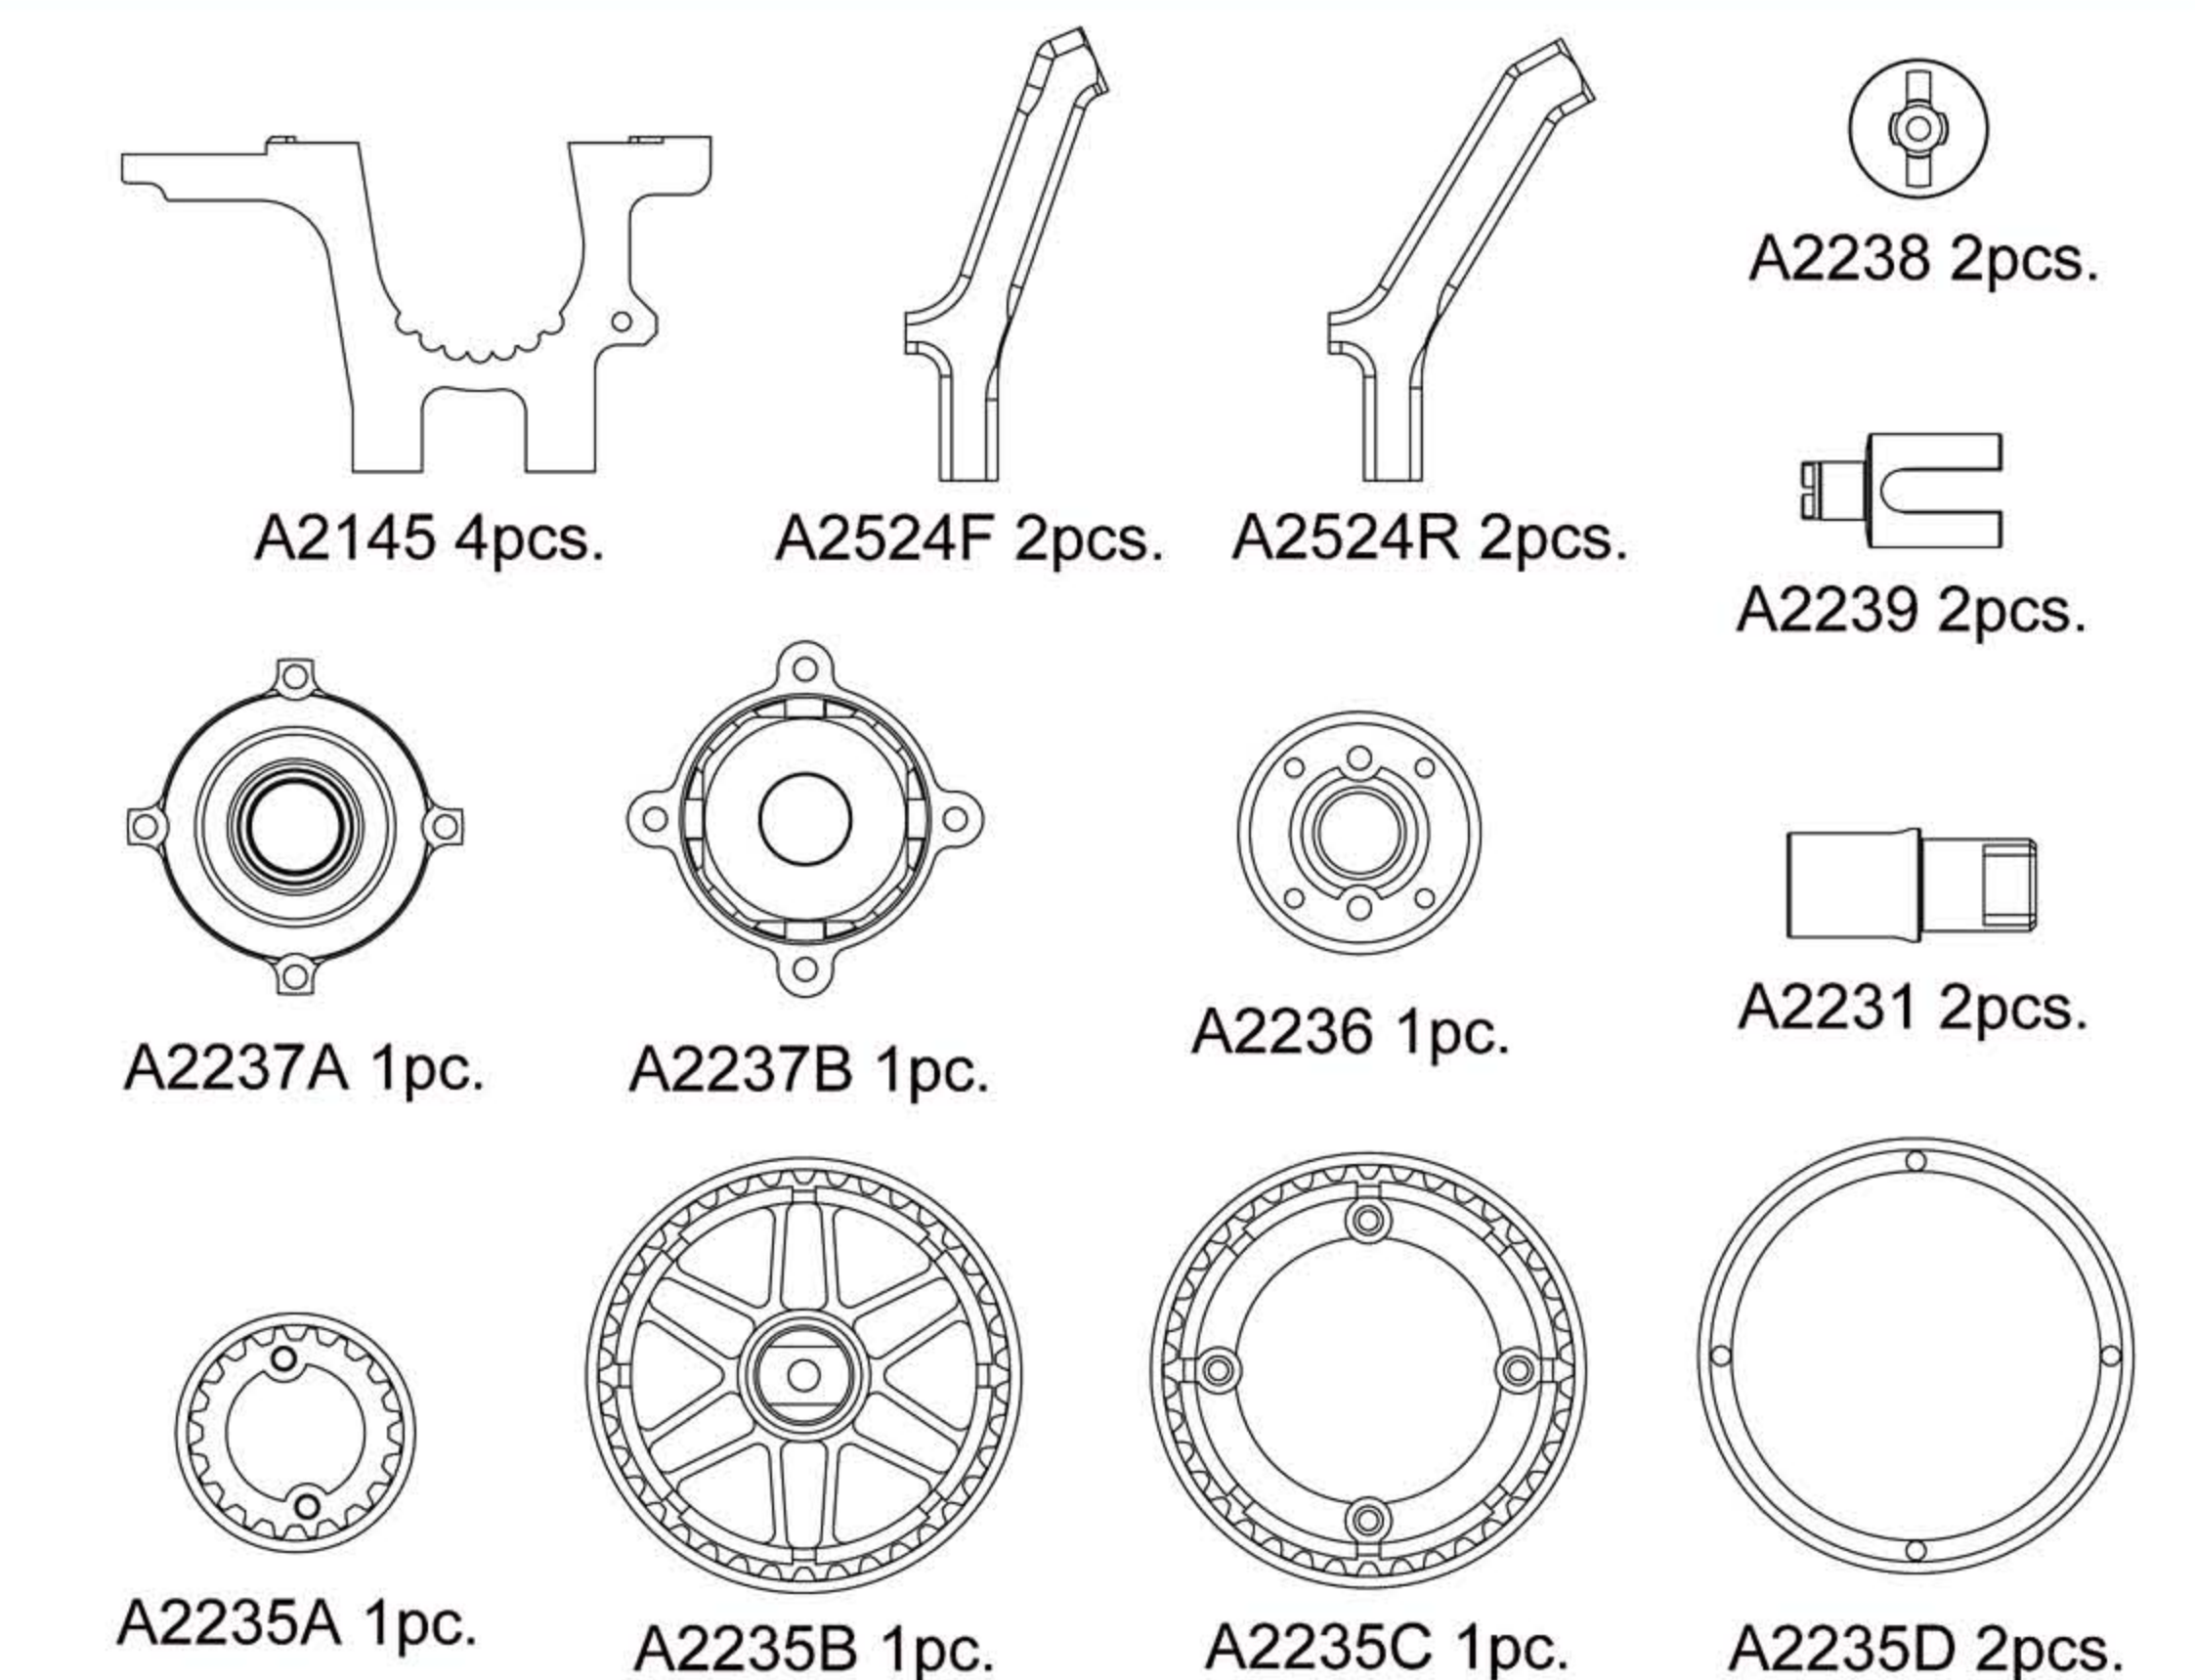

A2003 MTC2 Kit Bag Details

Kit Bag - A1

Kit Bag - A2

Kit Bag - B1

Kit Bag - C1

Kit Bag - D1