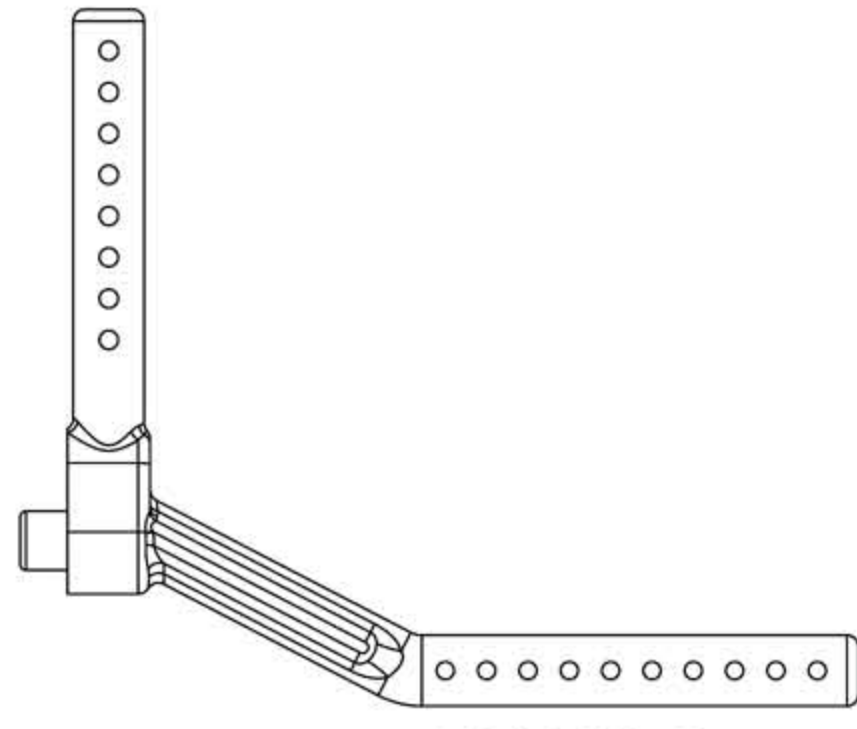

A2416B 2pcs.