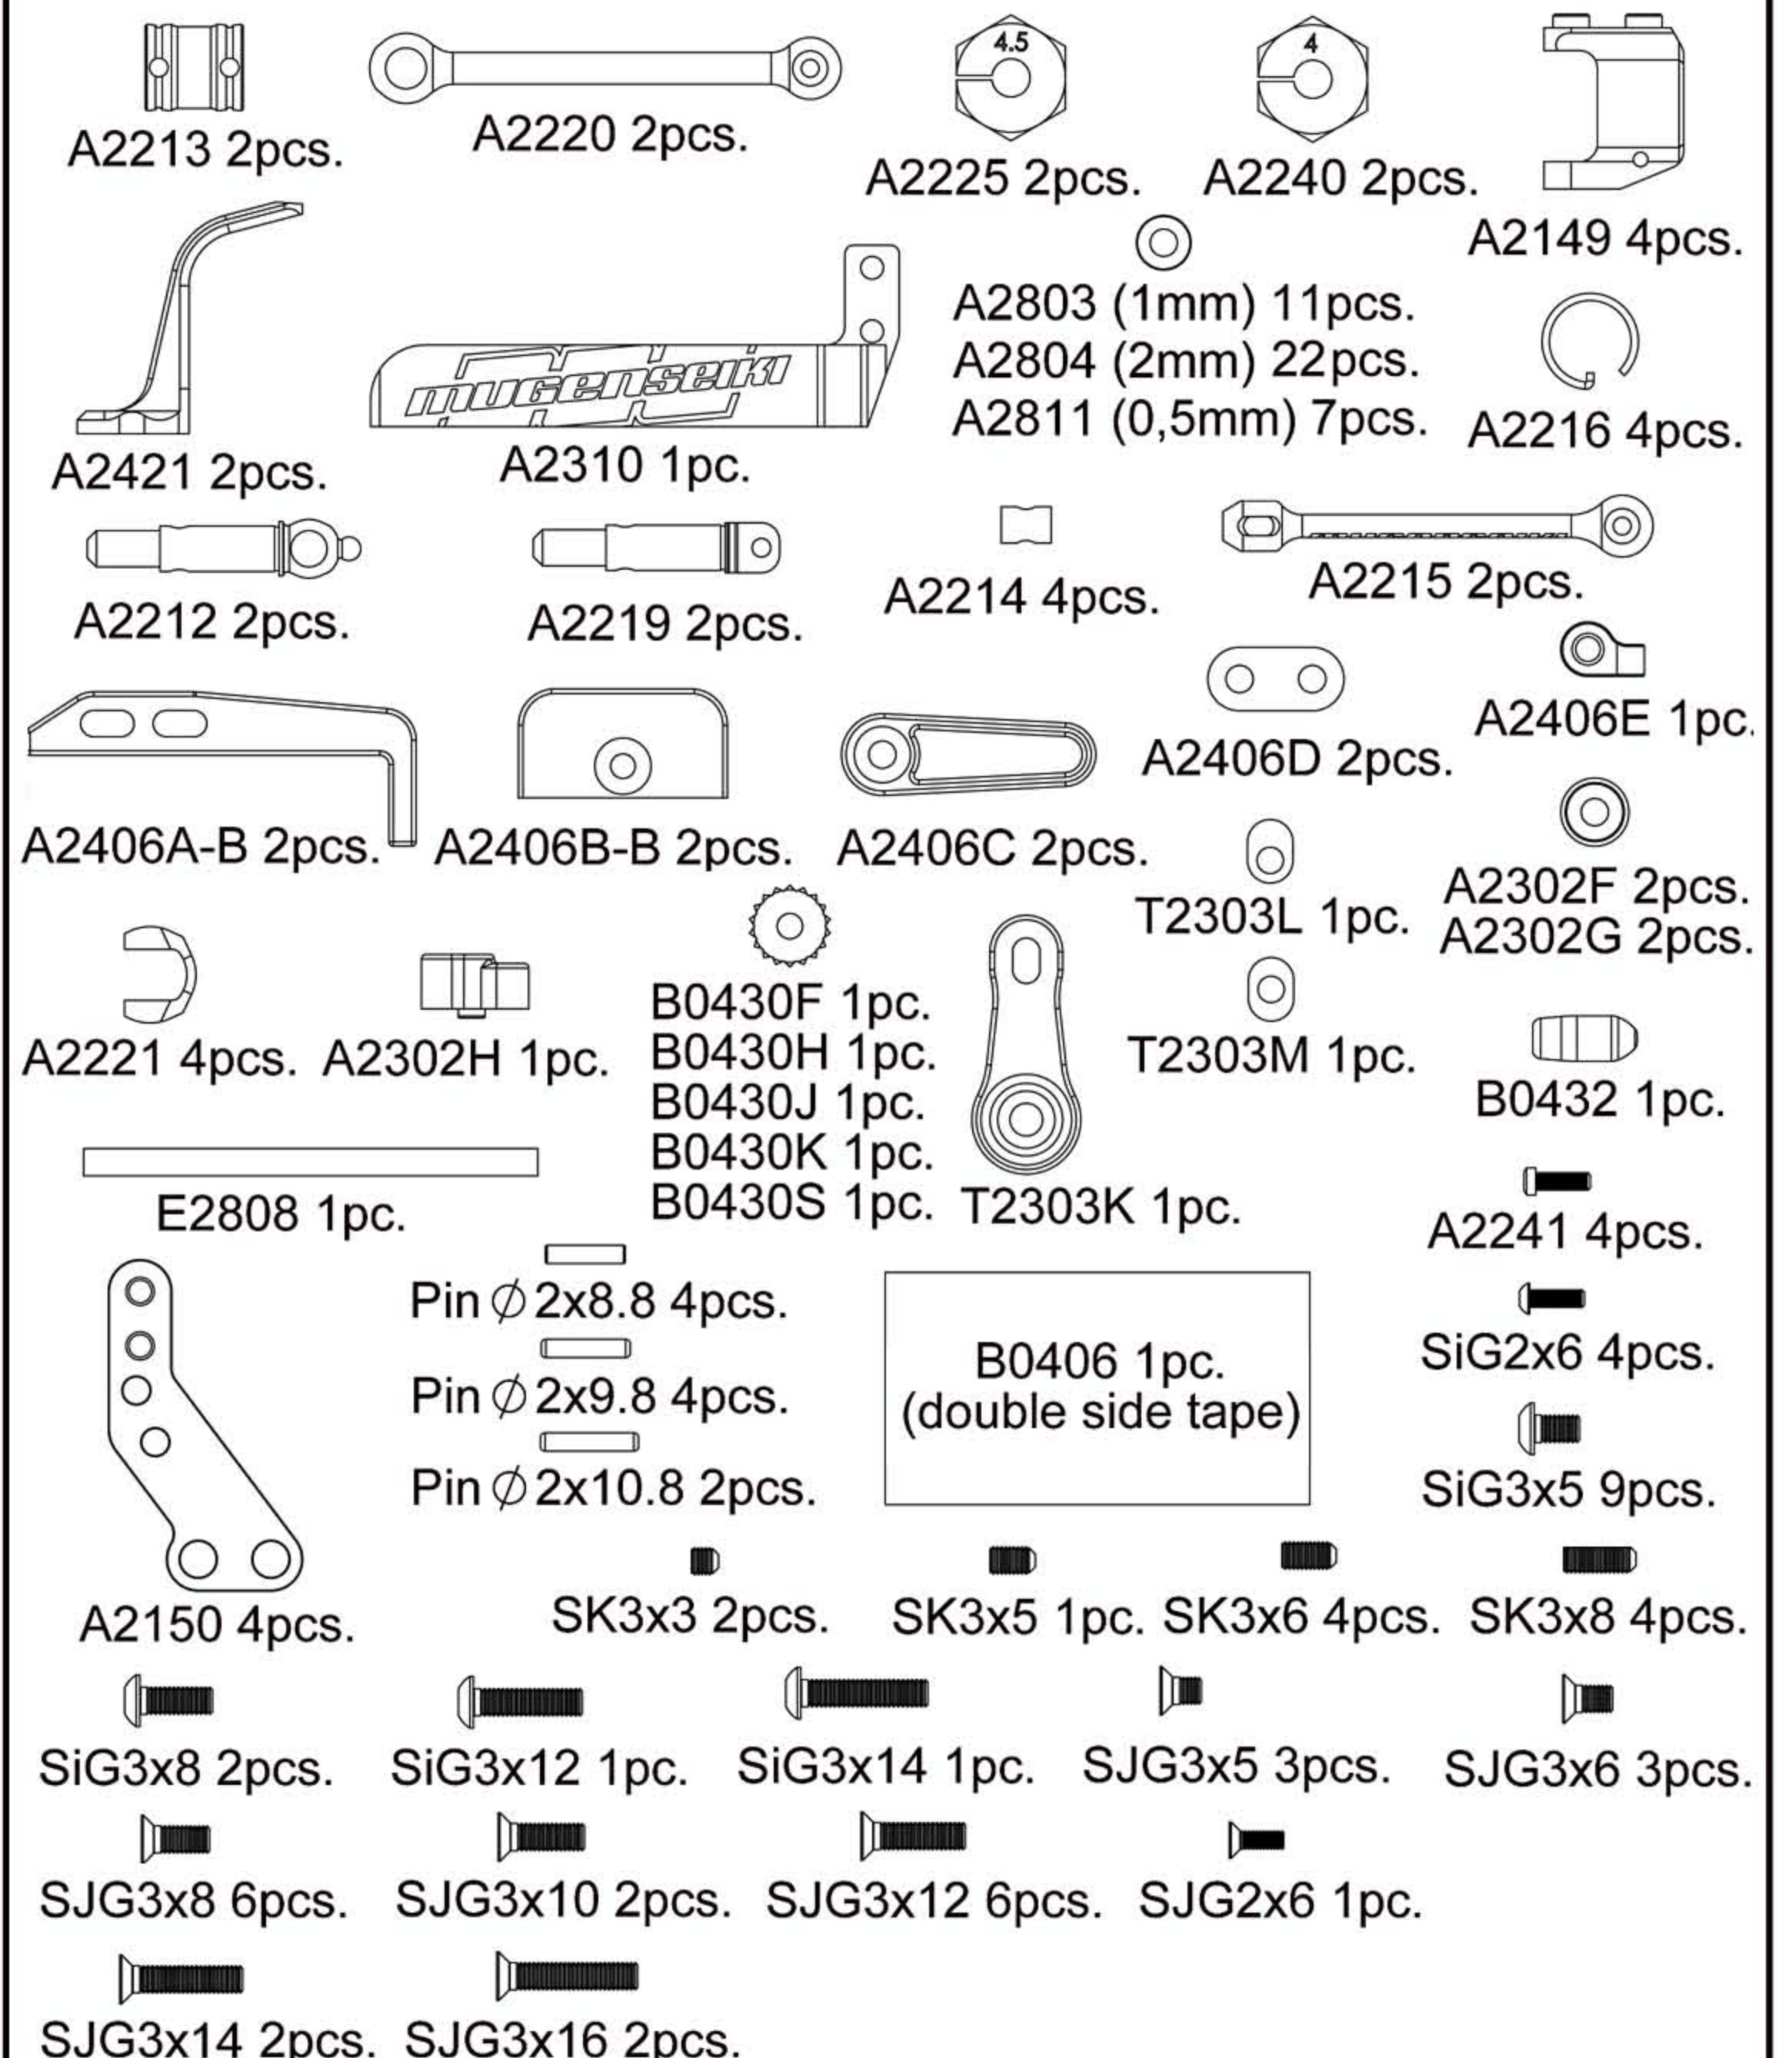

A2003 MTC2 Kit Bag Details

Kit Bag - A1

Kit Bag - A2

Kit Bag - B1

Kit Bag - C1

Kit Bag - D1

A2003 MTC2 Kit Bag Details

Kit Bag - E1

A2510 4pcs.

A2511 4pcs.

A2512 4pcs.

A2514A 4pcs.

A2514B 4pcs.

A2514C 4pcs.

P3(Si) O-Ring 4pcs.

A2515 4pcs.

A2516 4pcs.

A2525 4pcs.

Ø 13 O-Ring 4pcs.

A2527 4pcs.

A2528 4pcs.

A2531 4pcs.

SK3x8 2pcs.

A2813 8pcs.

A2803 (1mm) 4pcs.

A2804 (2mm) 4pcs.

A2811 (0,5mm) 4pcs.

OE2.3 8pcs.

SK3x10 4pcs.

Decal

P0402 1pc.

A1002 MTC2 Instruction Manual 1pc.
 Setup sheet Carpet 1pc.
 Setup sheet Aspht (rush) 1pc.
 Setup sheet Aspht (volante) 1pc.
 MTC2 Parts list 1pc.
 Other parts list (B-parts) 1pc.