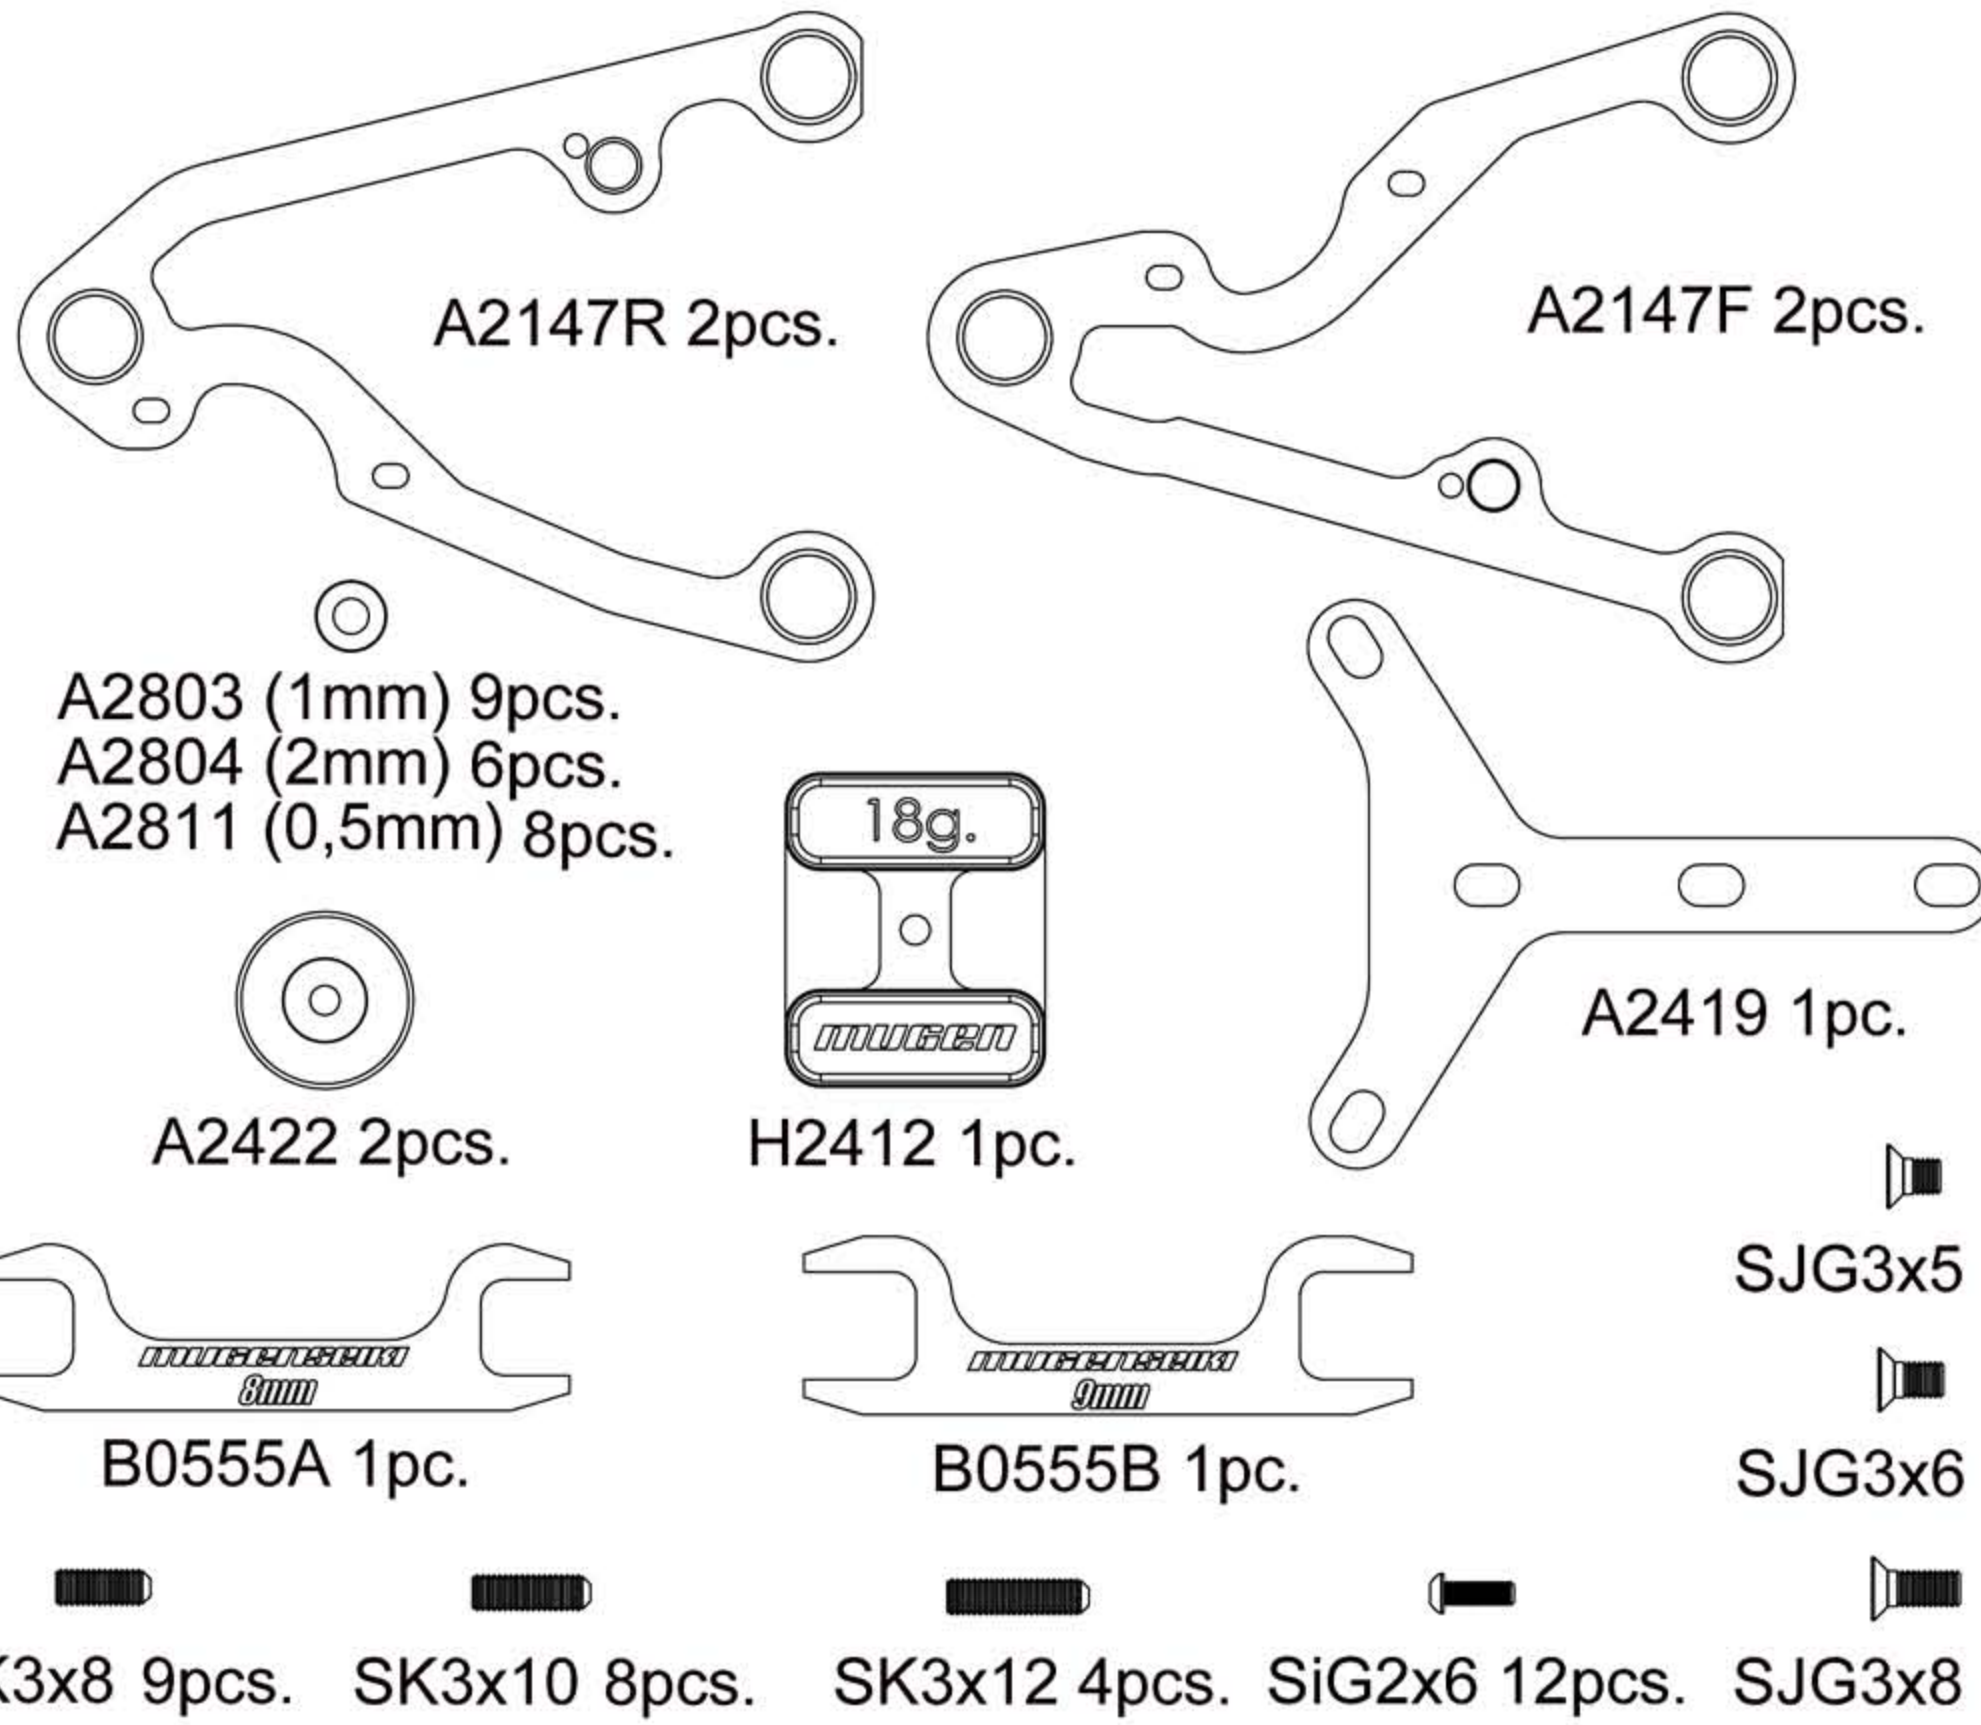

A2003 MTC2 Kit Bag Details

Kit Bag - A1