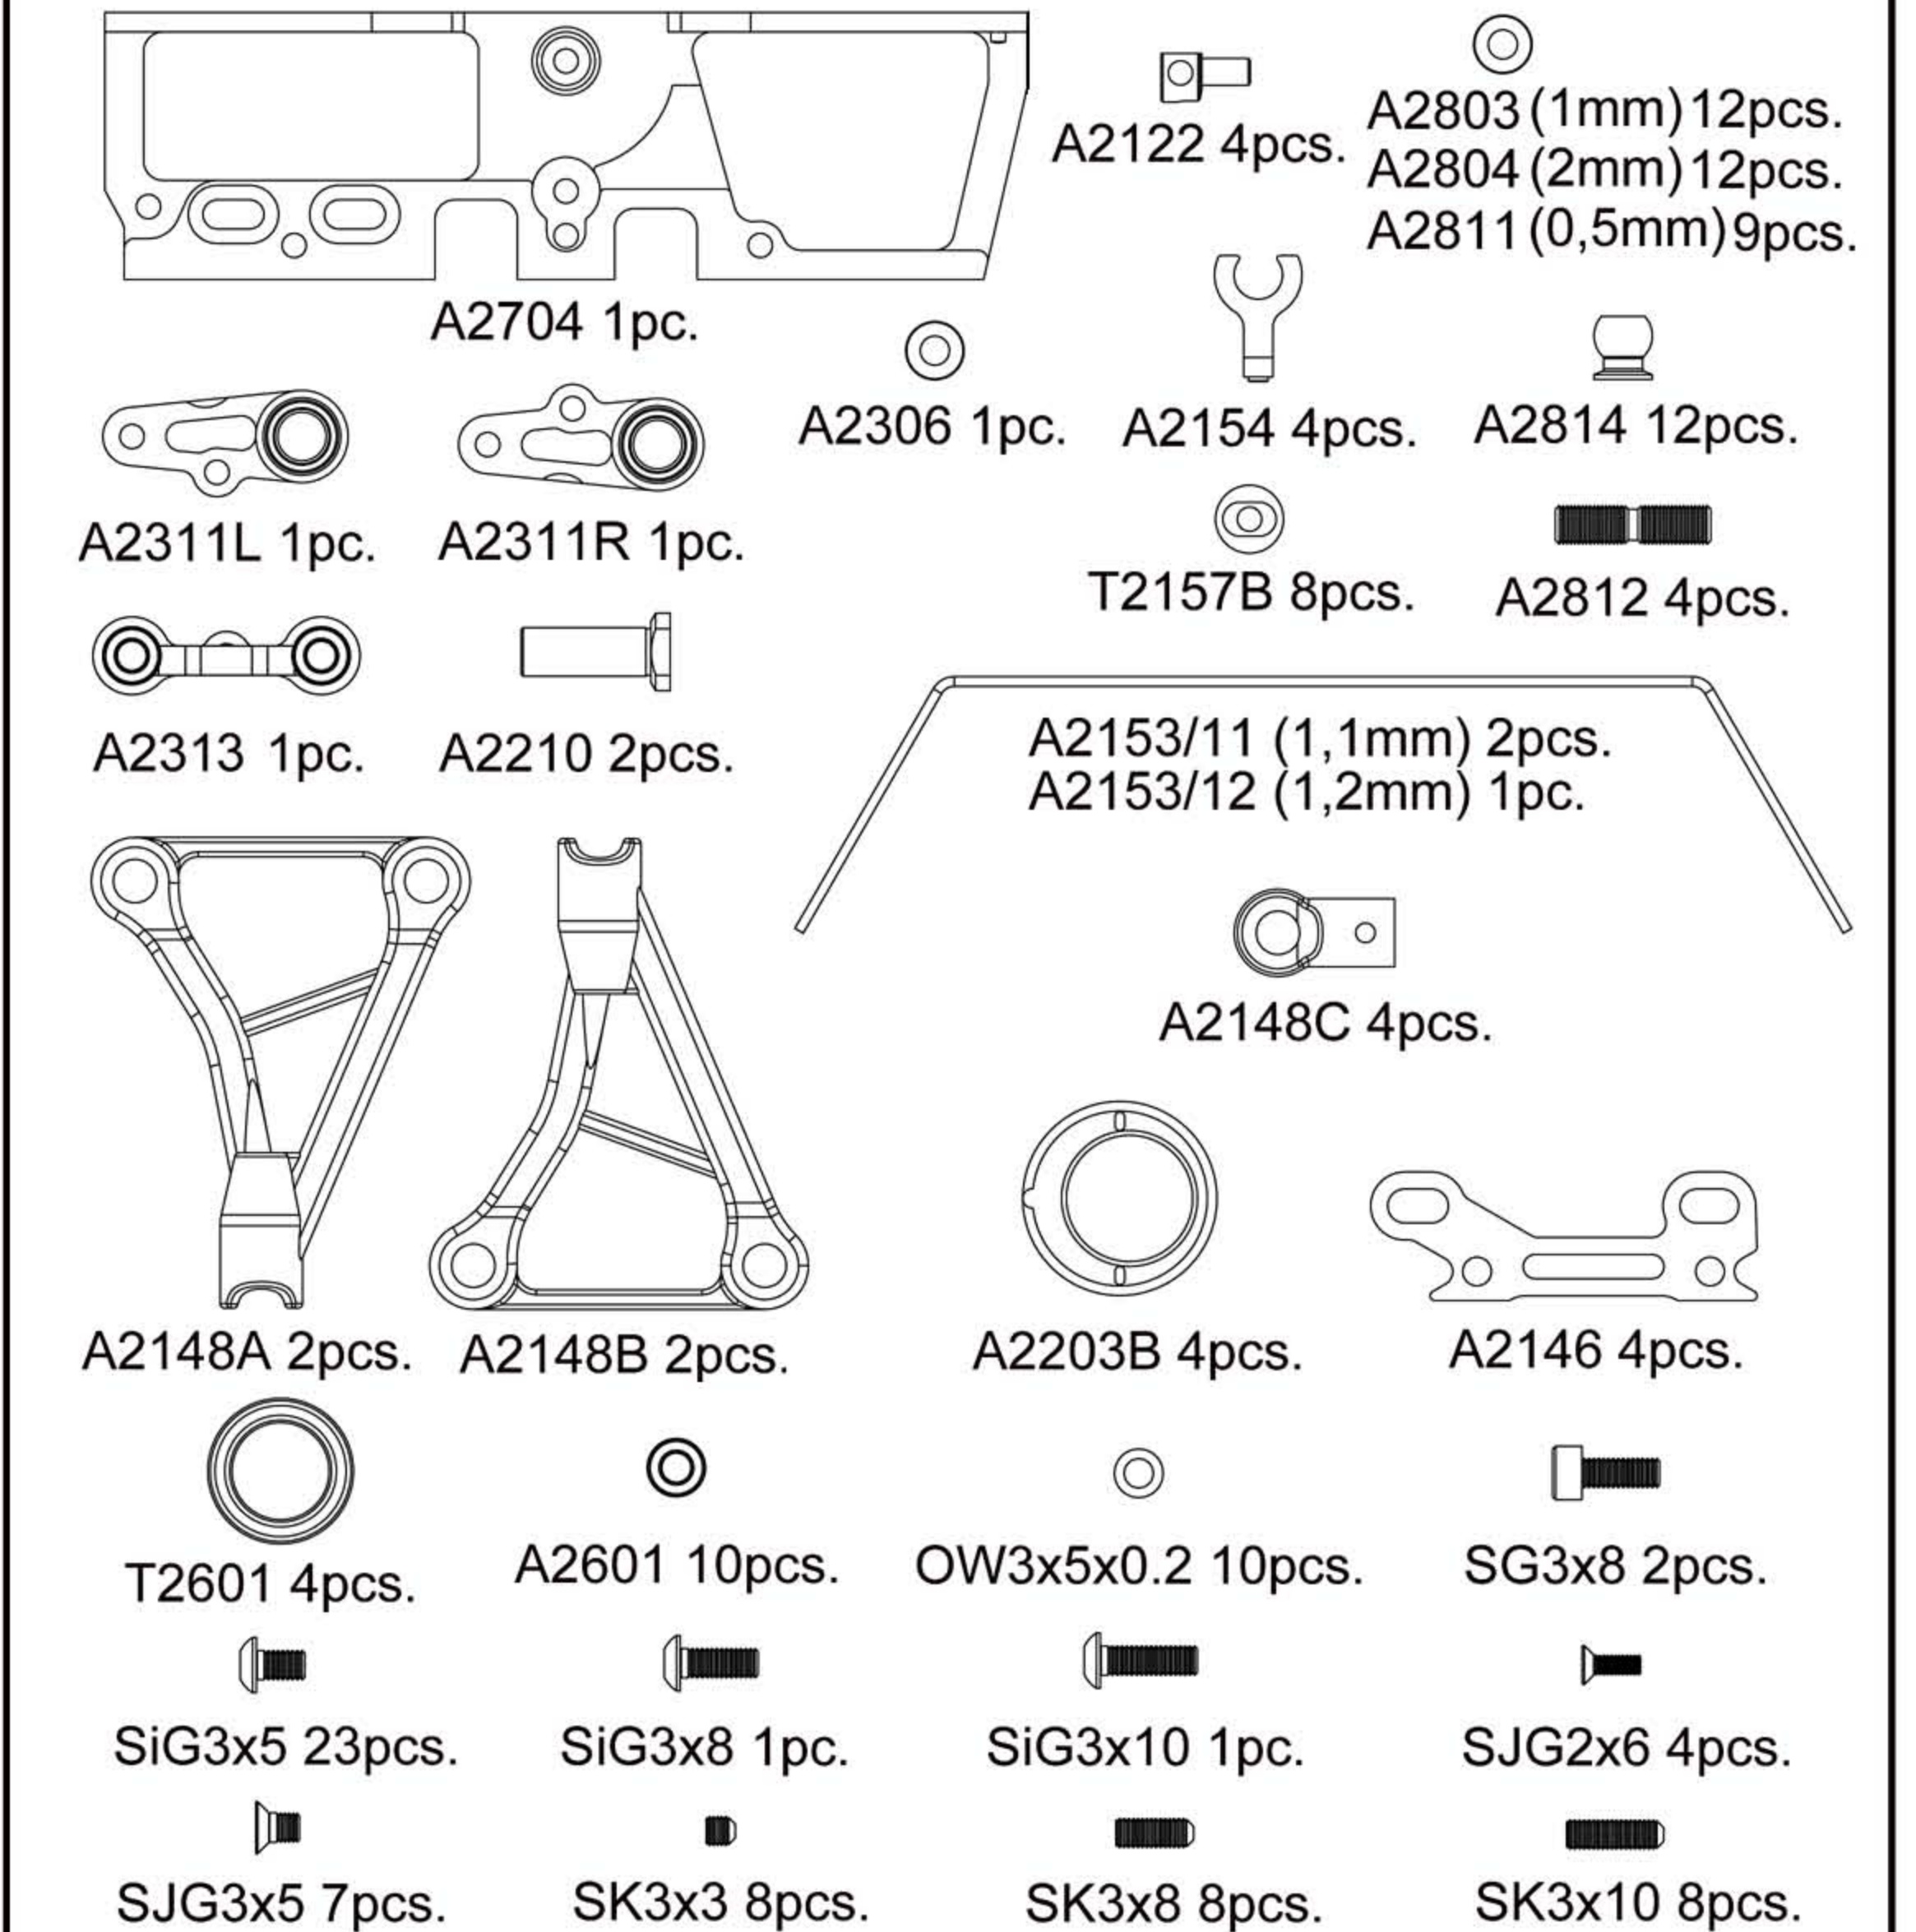

A2003 MTC2 Kit Bag Details

Kit Bag - A1

Kit Bag - A2

Kit Bag - B1

Kit Bag - C1

Kit Bag - D1