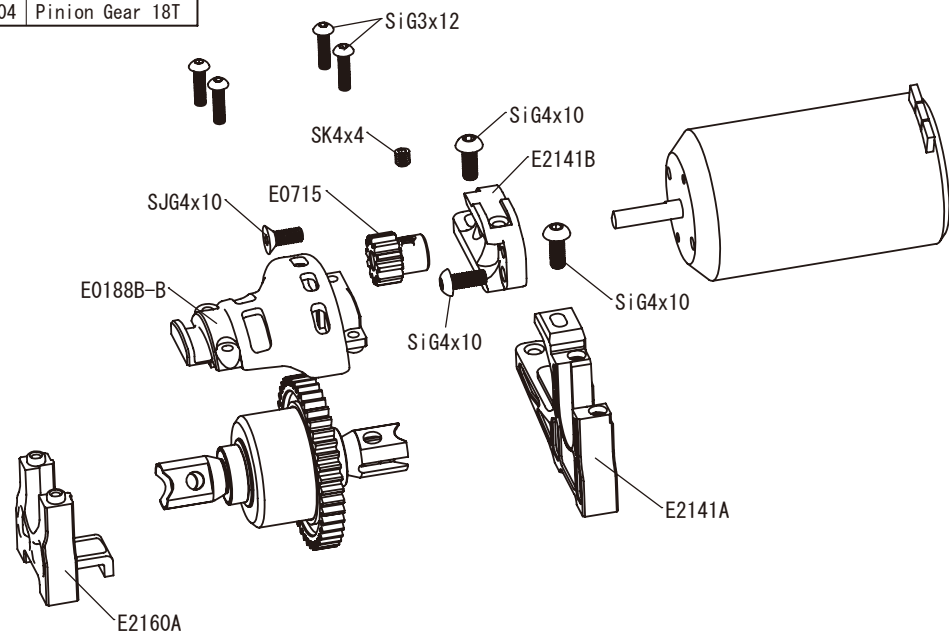

E2153	Front Uplight Arm (CFRP)
E2154	Front Lower Arm Plate CFRP (1.0mm)
E2155	Front Lower Arm Plate CFRP (1.2mm)
E2218	Front Universal Joint
E2270	Closed Wheel Nut
E2602	8x16x5 NMB Bearings (2pcs.)
E2602/1	8x16x5 NMB Bearings (10pcs.)

Rear Gearbox

Option Parts

E2229	Center Universal Joint R(110)
E2566-B	Rear Damper Stay (CFRP)
E2252	Bevel Gear 12T
E2603	6x13x5 NMB Bearings (2pcs.)
E2603/1	6x13x5 NMB Bearings (10pcs.)

Rear Anti-roll Bar

E2185	φ 2.4
E2138	φ 2.5
E0176	φ 2.6
E0168	φ 2.7
E0169	φ 2.8
E0170	φ 2.9
E0171	φ 3.0
E0172	φ 3.2

Rear Suspension

Option Parts

E0117	Titanium Rear Upper Arm
E0239	Wheel Hub (0)
E0241	Wide Offset Wheel Hub (+2mm)
E2178	Rear Link Plates (0)
E2180	Rear Lower Arm Plates CFRP (1.0mm)
E2181	Rear Lower Arm Plates CFRP (1.2mm)
E2183	Rear Lower Arms (LW)
E2219	Rear Universal Joint
E2270	Closed Wheel Nut
E2602	8x16x5 NMB Bearings (2pcs.)
E2602/1	8x16x5 NMB Bearings (10pcs.)

Steering

Option Parts

E2310	Al. Servo Saver Arm
E2322	Servo Saver Shaft (Alum)
E2813	Titanium Steering Rod 52

Chassis & Battery Mount

Radio Plate

Option Parts

B0552	Adj Servo Horn Al. 23T
B0553	Adj Servo Horn Al. 25T
E0808a	Titanium Turnbuckle Rod 35mm