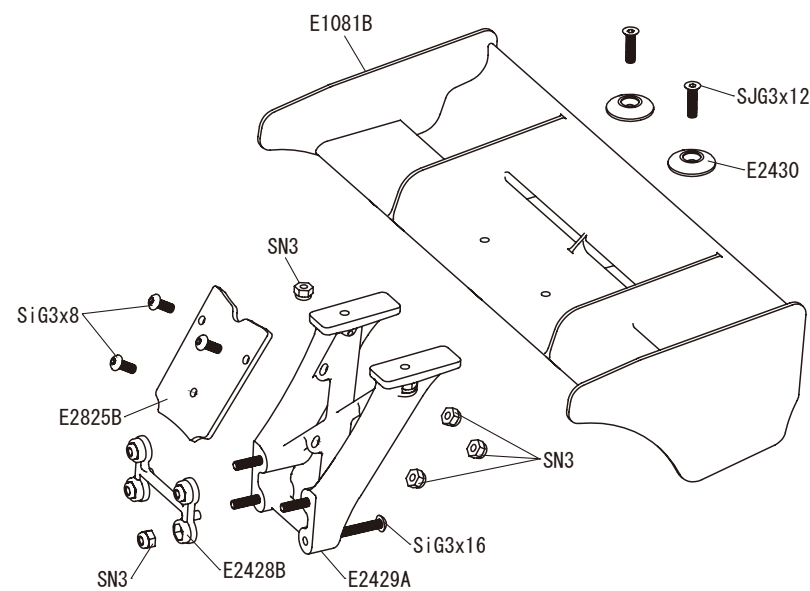

Option Parts

E2431	Rear Wing Mount Plate CFRP