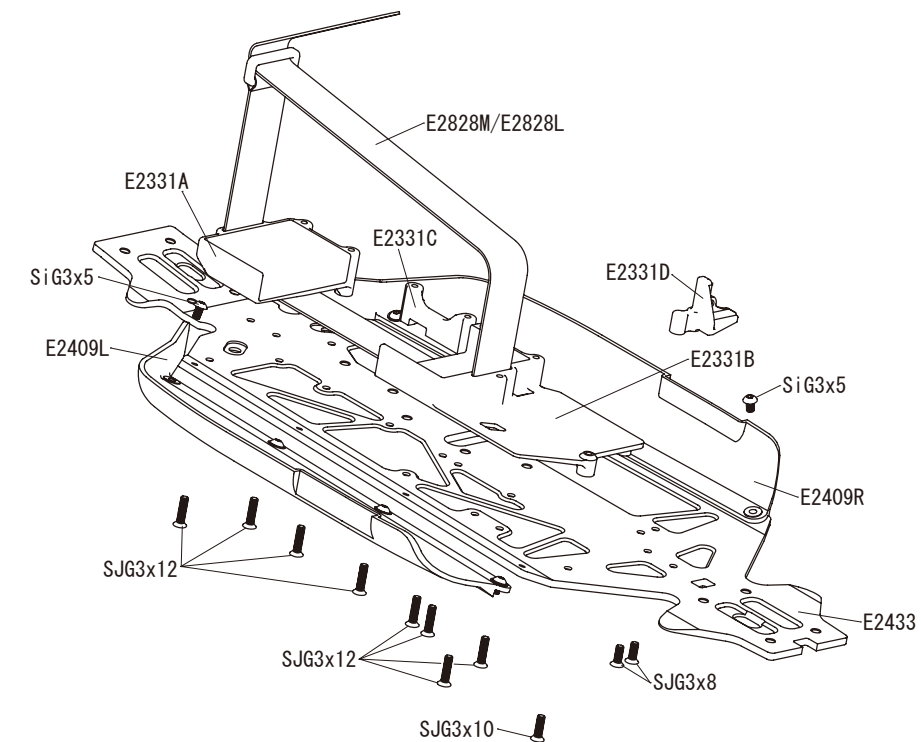

E2185	φ 2.4
E2138	φ 2.5
E0176	φ 2.6
E0168	φ 2.7
E0169	φ 2.8
E0170	φ 2.9
E0171	φ 3.0
E0172	φ 3.2

Rear Suspension

Option Parts

E0117	Titanium Rear Upper Arm
E0239	Wheel Hub (0)
E0241	Wide Offset Wheel Hub (+2mm)
E2178	Rear Link Plates (0)
E2180	Rear Lower Arm Plates CFRP (1.0mm)
E2181	Rear Lower Arm Plates CFRP (1.2mm)
E2183	Rear Lower Arms (LW)
E2219	Rear Universal Joint
E2270	Closed Wheel Nut
E2602	8x16x5 NMB Bearings (2pcs.)
E2602/1	8x16x5 NMB Bearings (10pcs.)

E2028 MBX8R ECO Exploded View

Center Diff. Mount

Pinion Gear

E0711	Pinion Gear 12T
E0712	Pinion Gear 13T
E0713	Pinion Gear 14T
E0714	Pinion Gear 15T
E0715	Pinion Gear 16T
E0716	Pinion Gear 17T
E2704	Pinion Gear 18T

Steering

Option Parts

E2310	Al. Servo Saver Arm
E2322	Servo Saver Shaft (Alum)
E2813	Titanium Steering Rod 52

Chassis & Battery Mount

Radio Plate

Option Parts

B0552	Adj Servo Horn Al. 23T
B0553	Adj Servo Horn Al. 25T
E0808a	Titanium Turnbuckle Rod 35mm