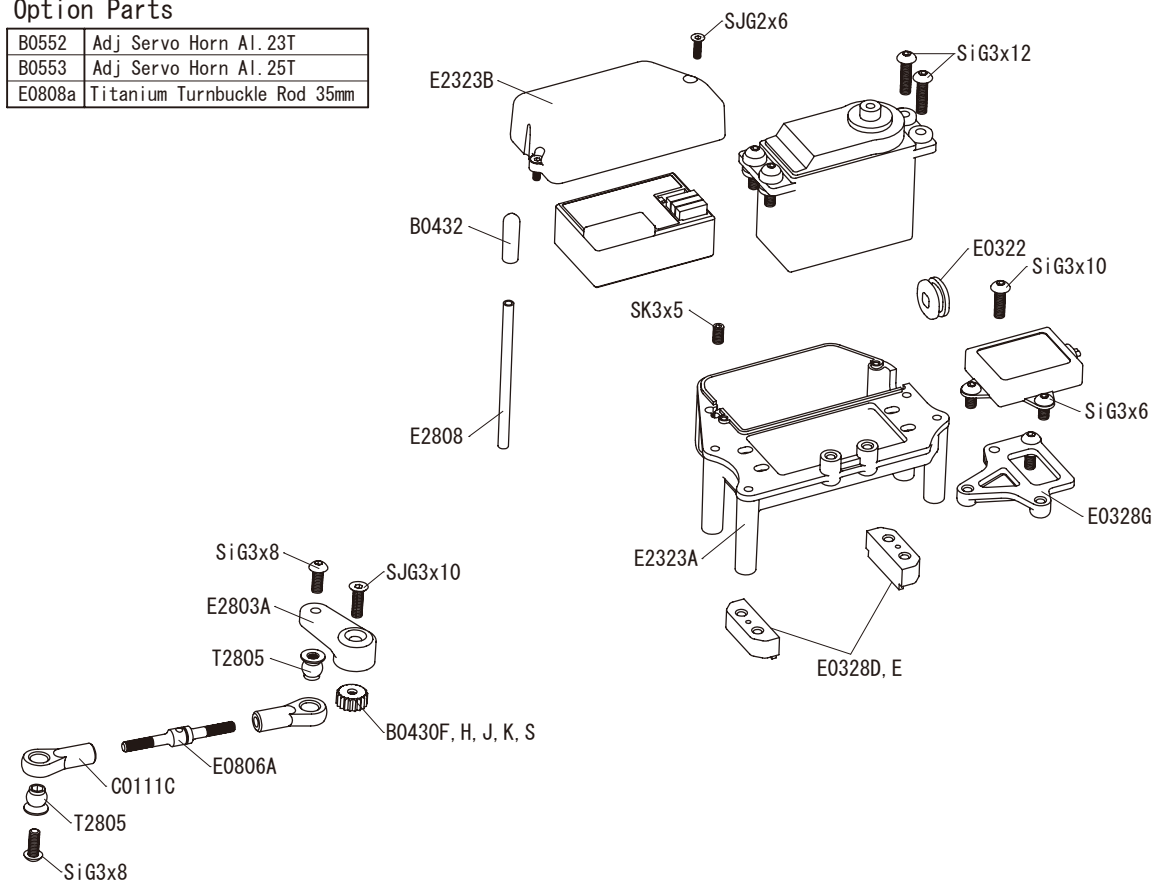

Steering

Option Parts

E2310	Al. Servo Saver Arm
E2322	Servo Saver Shaft (Alum)
E2813	Titanium Steering Rod 52

Chassis & Battery Mount

Radio Plate

Option Parts

B0552	Adj Servo Horn Al. 23T
B0553	Adj Servo Horn Al. 25T
E0808a	Titanium Turnbuckle Rod 35mm