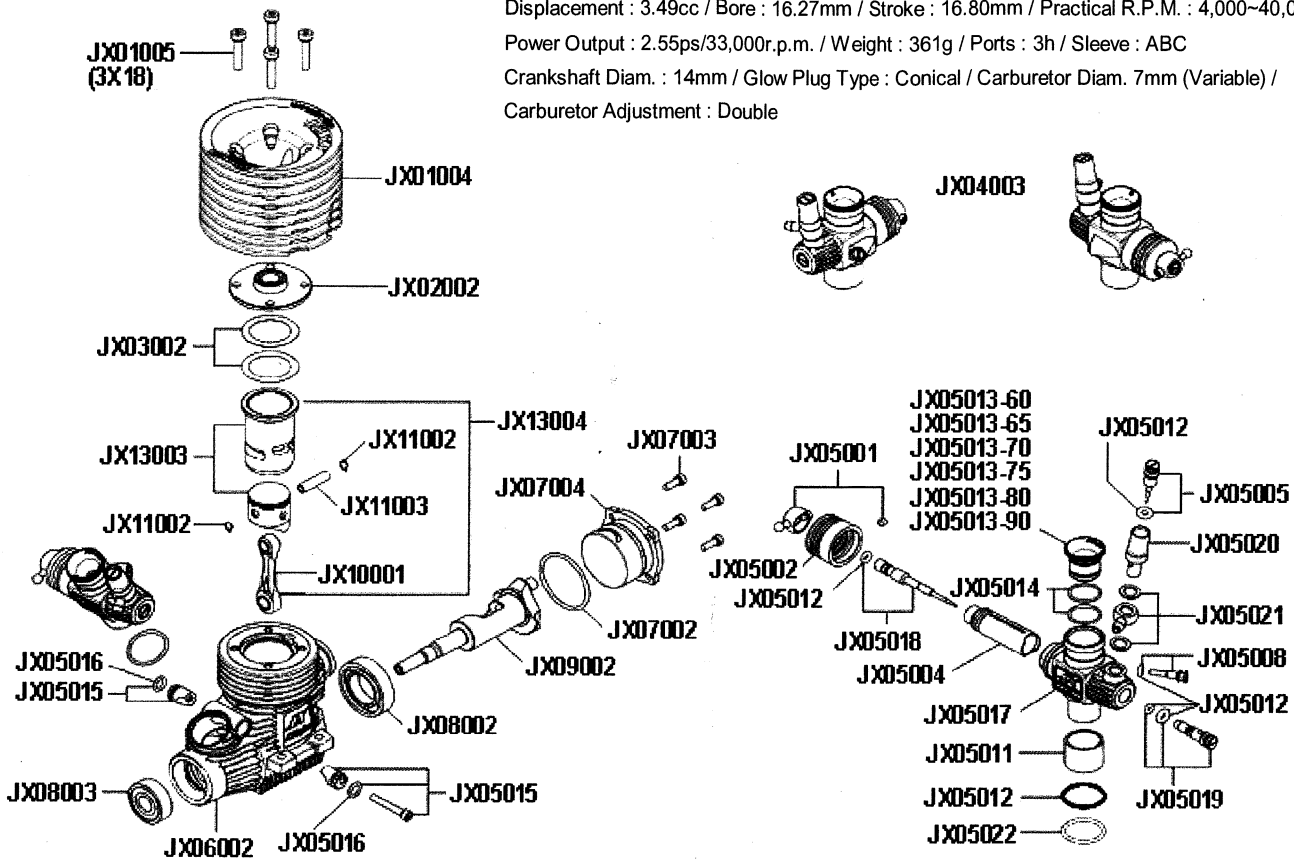

# JX21-B02

Displacement : 3.49cc / Bore : 16.27mm / Stroke : 16.80mm / Practical R.P.M. : 4,000~40,000r.p.m.  
 Power Output : 2.55ps/33,000r.p.m. / Weight : 361g / Ports : 3h / Sleeve : ABC  
 Crankshaft Diam. : 14mm / Glow Plug Type : Conical / Carburetor Diam. 7mm (Variable) /  
 Carburetor Adjustment : Double

Parts No.	Description	
JX21-B02	Ninja JX21-B02 Engine	
JX01004	Cooling Head 21-B02	
JX01005	Cooling Head Screw 21-B02 (3X18)	
JX02002	Under Head Conical 21-B02	
JX03002	Under Head Gasket Set (0.1X1,0.2X1) 21-B02	
JX04003	Carburetor 21-B02	
JX05001	Uniball Joint	
JX05002	Dust Protection Rubber 21	
JX05004	Carburetor Throttle 21	
JX05005	Full Speed Needle	
JX05008	Idling Adj. Screw	
JX05011	Carburetor Bushing 21	
JX05012	O-Ring Needle Set (6pcs.)	
JX05013-60	Carburetor Air Reducer Φ6.0mm	Not Included
JX05013-65	Carburetor Air Reducer Φ6.5mm	Not Included
JX05013-70	Carburetor Air Reducer Φ7.0mm	
JX05013-75	Carburetor Air Reducer Φ7.5mm	Not Included
JX05013-80	Carburetor Air Reducer Φ8.0mm	Not Included
JX05013-90	Carburetor Air Reducer Φ9.0mm	Not Included
JX05014	O-Ring Air Reducer (2pcs.)	
JX05015	Carburetor Retainer 21	
JX05016	O-Ring Carburetor Retainer (2pcs.)	
JX05017	Carburetor Body 21-B02	
JX05018	Base Speed Needle 21-B02	
JX05019	Base Speed Adj. Screw 21-B02	
JX05020	Fuel Intake Body 21-B02	
JX05021	Fuel Intake Nipple 21-B02	