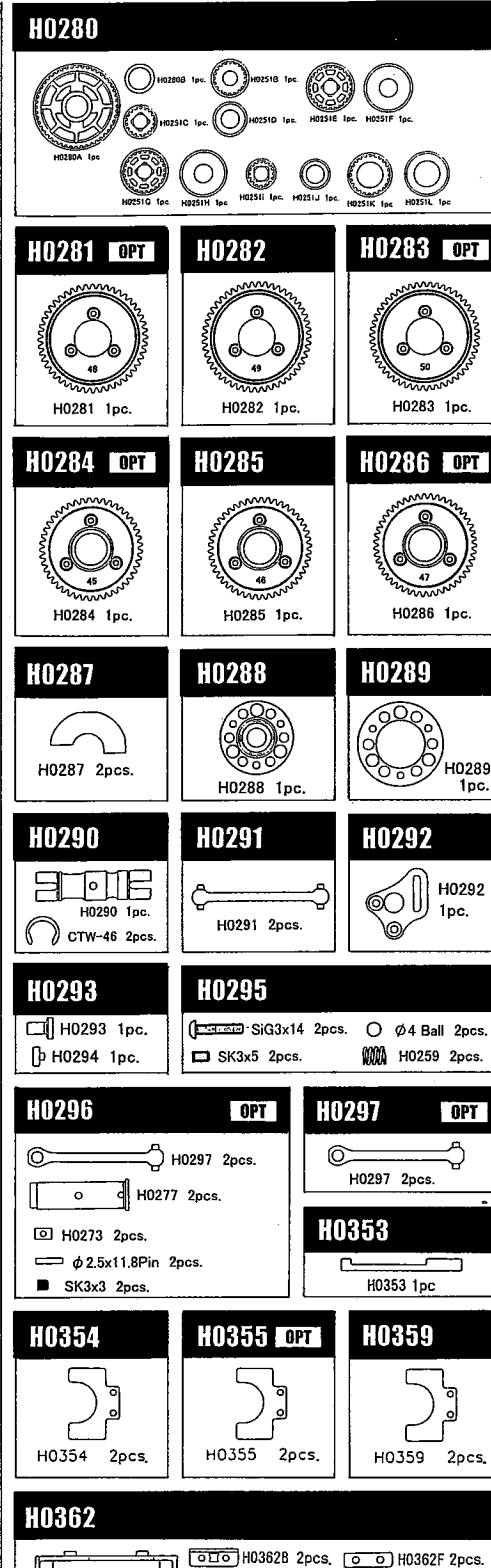

H0158 FRONT UPRIGHT
 H0161 FRONT UPPER SUS. SHAFT
 H0163 REAR ANTI-ROLL BAR
 H0164 ROLL BAR
 H0180 REAR UPRIGHT BALL
 H0181 REAR UPRIGHT SPACER
 H0181A 3mm SPACER 0.5mm
 H0181B 3mm SPACER 1.0mm
 H0181C 3mm SPACER 2.0mm
 H0181D 3mm SPACER 3.0mm
 H0185 REAR ADJUSTABLE ANTI-ROLL BAR SET
 H0186 REAR ADJUSTABLE ANTI-ROLL BAR
 H0187 TITANIUM KING PIN BALL (2 pcs.)
 H0187/1 TITANIUM KING PIN BALL (8 pcs.)
 H0188 ECCENTRIC HUB
 H0189 UPRIGHT SPACER
 H0190 BRAKE BRACKET
 H0191 REAR LOWER ARM MOUNT
 H0205 PULLEY HUB
 D0206 INNER DRIVE JOINT
 H0208 FRONT AXLE SHAFT
 J0209 MIDDLE SHAFT
 H0222 REAR AXLE SHAFT

D0240 BELT S 6mm
 H0240 BELT S 8mm
 H0241 BELT L 6mm
 H0245 BELT S 6mm RUBBER
 H0246 BELT S 9mm RUBBER
 H0247 BELT L 6mm RUBBER
 H0252 FRONT ONE WAY DRIVE AXLE
 H0253 FRONT DRIVE SHAFT
 H0255 BRAKE PULLEY ADAPTER
 H0256 2 SPEED SHAFT
 H0257 2 SPEED ADAPTER
 H0268 AXLE WASHER
 H0269 TITANIUM MIDDLE SHAFT
 H0270 FRONT UNIVERSAL JOINT SET
 H0271 FRONT AXLE SHAFT FOR UNIVERSAL
 H0272 FRONT DRIVE SHAFT FOR UNIVERSAL
 H0273 JOINT SHAFT FOR UNIVERSAL
 H0274 ROLLER PIN ϕ 2.5x11.8 (10 pcs.)
 H0275 FRONT WHEEL CHANGE LEVER
 H0277 REAR AXLE SHAFT FOR UNIVERSAL
 H0279 REAR WHEEL CHANGE LEVER

H0280 PULLEY SET
 H0281 1st. GEAR 48T
 H0282 1st. GEAR 49T
 H0283 1st. GEAR 50T
 H0284 2nd. GEAR 45T
 H0285 2nd. GEAR 46T
 H0286 2nd. GEAR 47T
 H0287 SHOE FOR 2 SPEED GEAR BOX
 H0288 HOUSING FOR 1st. GEAR
 H0289 HOUSING FOR 2nd. GEAR
 H0290 REAR SOLID AXLE
 H0291 REAR DRIVE SHAFT
 H0292 BELT TENSIONER PLATE
 H0293 BELT TENSIONER SHAFT
 H0295 SPRING FOR 2 SPEED GEAR BOX
 H0296 REAR UNIVERSAL JOINT SET
 H0297 REAR DRIVE SHAFT FOR UNIVERSAL
 H0354 BRAKE CAM
 H0354 BRAKE PLATE
 H0355 BRAKE PAD
 H0359 TEFLON BRAKE PAD
 H0362 SERVO MOUNT PARTS