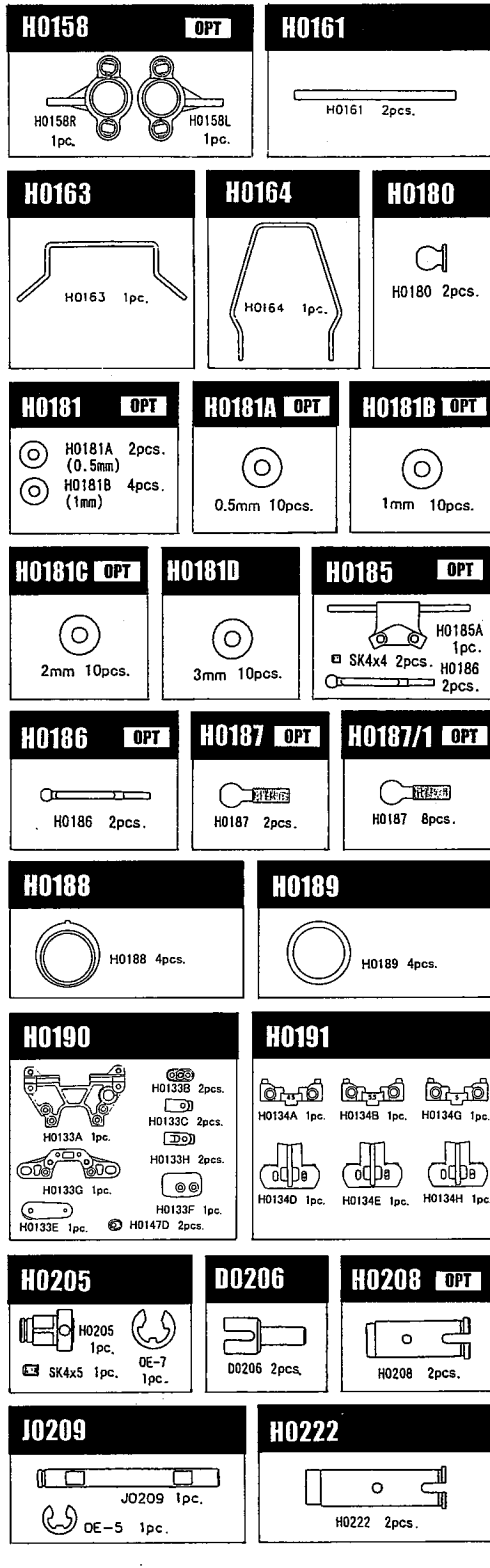

H0086 INSTRUCTION MANUAL
 H0087 DECAL MRX-4X
 H0088 DECAL MRX-4X 3pcs.
 D0104R REAR LOWER SUS. SHAFT
 H0104L FRONT LOWER SUS. SHAFT
 J0105U REAR UPPER SUS. SHAFT
 D0105R KING PIN
 H0107/1 FRONT STABILIZER BAR
 H0135 FRONT UPPER ARM
 H0136-B REAR UPPER ARM
 H0137 FRONT LOWER ARM
 H0138 REAR LOWER ARM
 H0139-B FRONT UPRIGHT
 H0140-B REAR UPRIGHT
 H0141 FRONT ANTI-ROLL BAR HOLDER
 H0142 RADIO PLATE MOUNT
 H0143 MIDDLE SHAFT BRACKET
 H0144 KING PIN BALL CUP
 H0145 ADJUST NUT
 H0146 SUS. ARM SPACER
 H0147 REAR UPPER ARM SET
 H0148-B FRONT BULKHEAD
 H0149-B REAR BULKHEAD
 T0154 ECCENTRIC HUB

H0158 FRONT UPRIGHT
 H0161 FRONT UPPER SUS. SHAFT
 H0163 REAR ANTI-ROLL BAR
 H0164 ROLL BAR
 H0180 REAR UPRIGHT BALL
 H0181 REAR UPRIGHT SPACER
 H0181A 3mm SPACER 0.5mm
 H0181B 3mm SPACER 1.0mm
 H0181C 3mm SPACER 2.0mm
 H0181D 3mm SPACER 3.0mm
 H0185 REAR ADJUSTABLE ANTI-ROLL BAR SET
 H0186 REAR ADJUSTABLE ANTI-ROLL BAR
 H0187 TITANIUM KING PIN BALL (2 pcs.)
 H0187/1 TITANIUM KING PIN BALL (8 pcs.)
 H0188 ECCENTRIC HUB
 H0189 UPRIGHT SPACER
 H0190 BRAKE BRACKET
 H0191 REAR LOWER ARM MOUNT
 H0205 PULLEY HUB
 D0206 INNER DRIVE JOINT
 H0208 FRONT AXLE SHAFT
 J0209 MIDDLE SHAFT
 H0222 REAR AXLE SHAFT

H0280 PULLEY SET
 H0281 1st. GEAR 48T
 H0282 1st. GEAR 49T
 H0283 1st. GEAR 50T
 H0284 2nd. GEAR 45T
 H0285 2nd. GEAR 46T
 H0286 2nd. GEAR 47T
 H0287 SHOE FOR 2 SPEED GEAR BOX
 H0288 HOUSING FOR 1st. GEAR
 H0289 HOUSING FOR 2nd. GEAR
 H0290 REAR SOLID AXLE
 H0291 REAR DRIVE SHAFT
 H0292 BELT TENSIONER PLATE
 H0293 BELT TENSIONER SHAFT
 H0295 SPRING FOR 2 SPEED GEAR BOX
 H0296 REAR UNIVERSAL JOINT SET
 H0297 REAR DRIVE SHAFT FOR UNIVERSAL
 H0354 BRAKE CAM
 H0354 BRAKE PLATE
 H0355 BRAKE PAD
 H0359 TEFLON BRAKE PAD
 H0362 SERVO MOUNT PARTS