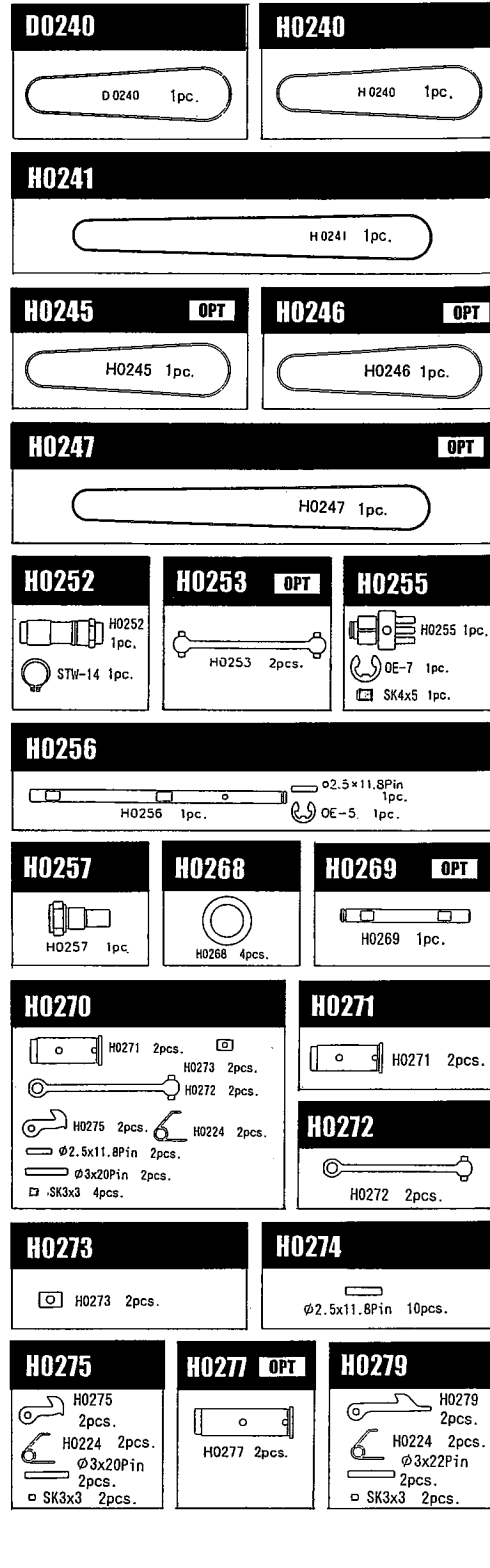

H0158 FRONT UPRIGHT
 H0161 FRONT UPPER SUS. SHAFT
 H0163 REAR ANTI-ROLL BAR
 H0164 ROLL BAR
 H0180 REAR UPRIGHT BALL
 H0181 REAR UPRIGHT SPACER
 H0181A 3mm SPACER 0.5mm
 H0181B 3mm SPACER 1.0mm
 H0181C 3mm SPACER 2.0mm
 H0181D 3mm SPACER 3.0mm
 H0185 REAR ADJUSTABLE ANTI-ROLL BAR SET
 H0186 REAR ADJUSTABLE ANTI-ROLL BAR
 H0187 TITANIUM KING PIN BALL (2 pcs.)
 H0187/1 TITANIUM KING PIN BALL (8 pcs.)
 H0188 ECCENTRIC HUB
 H0189 UPRIGHT SPACER
 H0190 BRAKE BRACKET
 H0191 REAR LOWER ARM MOUNT
 H0205 PULLEY HUB
 D0206 INNER DRIVE JOINT
 H0208 FRONT AXLE SHAFT
 J0209 MIDDLE SHAFT
 H0222 REAR AXLE SHAFT

D0240 BELT S 6mm
 H0240 BELT S 8mm
 H0241 BELT L 6mm
 H0245 BELT S 6mm RUBBER
 H0246 BELT S 9mm RUBBER
 H0247 BELT L 6mm RUBBER
 H0252 FRONT ONE WAY DRIVE AXLE
 H0253 FRONT DRIVE SHAFT
 H0255 BRAKE PULLEY ADAPTER
 H0256 2 SPEED SHAFT
 H0257 2 SPEED ADAPTER
 H0268 AXLE WASHER
 H0269 TITANIUM MIDDLE SHAFT
 H0270 FRONT UNIVERSAL JOINT SET
 H0271 FRONT AXLE SHAFT FOR UNIVERSAL
 H0272 FRONT DRIVE SHAFT FOR UNIVERSAL
 H0273 JOINT SHAFT FOR UNIVERSAL
 H0274 ROLLER PIN ϕ 2.5x11.8 (10 pcs.)
 H0275 FRONT WHEEL CHANGE LEVER
 H0277 REAR AXLE SHAFT FOR UNIVERSAL
 H0279 REAR WHEEL CHANGE LEVER

H0280 PULLEY SET
 H0281 1st. GEAR 48T
 H0282 1st. GEAR 49T
 H0283 1st. GEAR 50T
 H0284 2nd. GEAR 45T
 H0285 2nd. GEAR 46T
 H0286 2nd. GEAR 47T
 H0287 SHOE FOR 2 SPEED GEAR BOX
 H0288 HOUSING FOR 1st. GEAR
 H0289 HOUSING FOR 2nd. GEAR
 H0290 REAR SOLID AXLE
 H0291 REAR DRIVE SHAFT
 H0292 BELT TENSIONER PLATE
 H0293 BELT TENSIONER SHAFT
 H0295 SPRING FOR 2 SPEED GEAR BOX
 H0296 REAR UNIVERSAL JOINT SET
 H0297 REAR DRIVE SHAFT FOR UNIVERSAL
 H0354 BRAKE CAM
 H0354 BRAKE PLATE
 H0355 BRAKE PAD
 H0359 TEFLON BRAKE PAD
 H0362 SERVO MOUNT PARTS