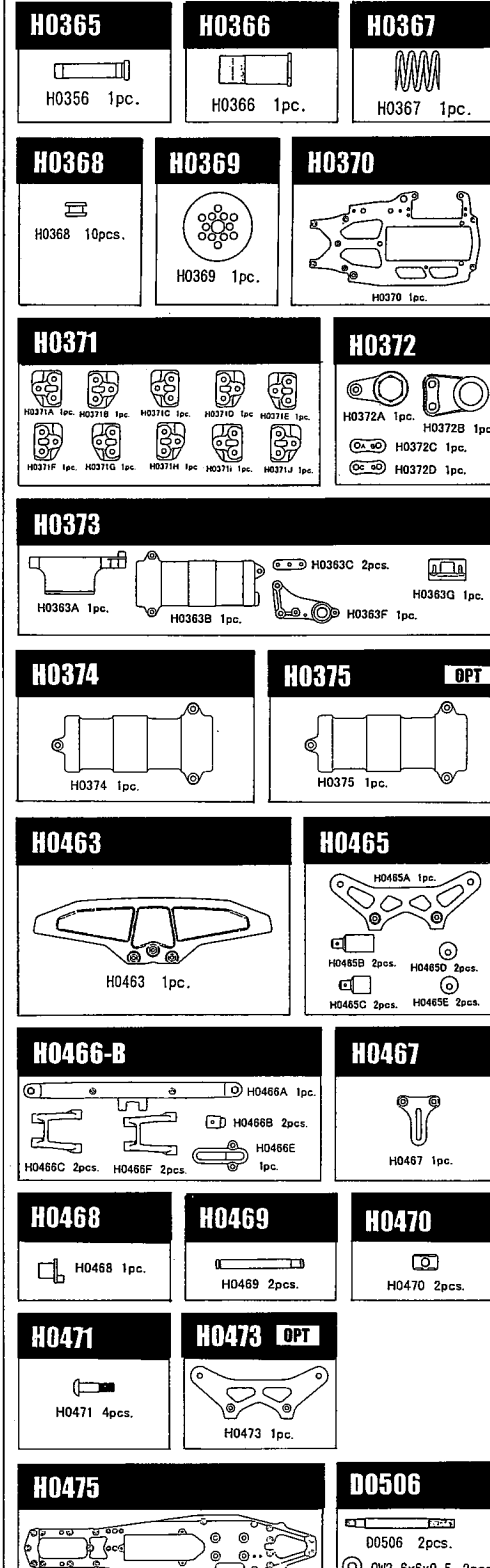

H0086 INSTRUCTION MANUAL
 H0087 DECAL MRX-4X
 H0088 DECAL MRX-4X 3pcs.
 D0104R REAR LOWER SUS. SHAFT
 H0104L FRONT LOWER SUS. SHAFT
 J0105U REAR UPPER SUS. SHAFT
 D0105R KING PIN
 H0107/1 FRONT STABILIZER BAR
 H0135 FRONT UPPER ARM
 H0136-B REAR UPPER ARM
 H0137 FRONT LOWER ARM
 H0138 REAR LOWER ARM
 H0139-B FRONT UPRIGHT
 H0140-B REAR UPRIGHT
 H0141 FRONT ANTI-ROLL BAR HOLDER
 H0142 RADIO PLATE MOUNT
 H0143 MIDDLE SHAFT BRACKET
 H0144 KING PIN BALL CUP
 H0145 ADJUST NUT
 H0146 SUS. ARM SPACER
 H0147 REAR UPPER ARM SET
 H0148-B FRONT BULKHEAD
 H0149-B REAR BULKHEAD
 T0154 ECCENTRIC HUB

H0158 FRONT UPRIGHT
 H0161 FRONT UPPER SUS. SHAFT
 H0163 REAR ANTI-ROLL BAR
 H0164 ROLL BAR
 H0180 REAR UPRIGHT BALL
 H0181 REAR UPRIGHT SPACER
 H0181A 3mm SPACER 0.5mm
 H0181B 3mm SPACER 1.0mm
 H0181C 3mm SPACER 2.0mm
 H0181D 3mm SPACER 3.0mm
 H0185 REAR ADJUSTABLE ANTI-ROLL BAR SET
 H0186 REAR ADJUSTABLE ANTI-ROLL BAR
 H0187 TITANIUM KING PIN BALL (2 pcs.)
 H0187/1 TITANIUM KING PIN BALL (8 pcs.)
 H0188 ECCENTRIC HUB
 H0189 UPRIGHT SPACER
 H0190 BRAKE BRACKET
 H0191 REAR LOWER ARM MOUNT
 H0205 PULLEY HUB
 D0206 INNER DRIVE JOINT
 H0208 FRONT AXLE SHAFT
 J0209 MIDDLE SHAFT
 H0222 REAR AXLE SHAFT

H0280 PULLEY SET
 H0281 1st. GEAR 48T
 H0282 1st. GEAR 49T
 H0283 1st. GEAR 50T
 H0284 2nd. GEAR 45T
 H0285 2nd. GEAR 46T
 H0286 2nd. GEAR 47T
 H0287 SHOE FOR 2 SPEED GEAR BOX
 H0288 HOUSING FOR 1st. GEAR
 H0289 HOUSING FOR 2nd. GEAR
 H0290 REAR SOLID AXLE
 H0291 REAR DRIVE SHAFT
 H0292 BELT TENSIONER PLATE
 H0293 BELT TENSIONER SHAFT
 H0295 SPRING FOR 2 SPEED GEAR BOX
 H0296 REAR UNIVERSAL JOINT SET
 H0297 REAR DRIVE SHAFT FOR UNIVERSAL
 H0354 BRAKE CAM
 H0354 BRAKE PLATE
 H0355 BRAKE PAD
 H0359 TEFLON BRAKE PAD
 H0362 SERVO MOUNT PARTS