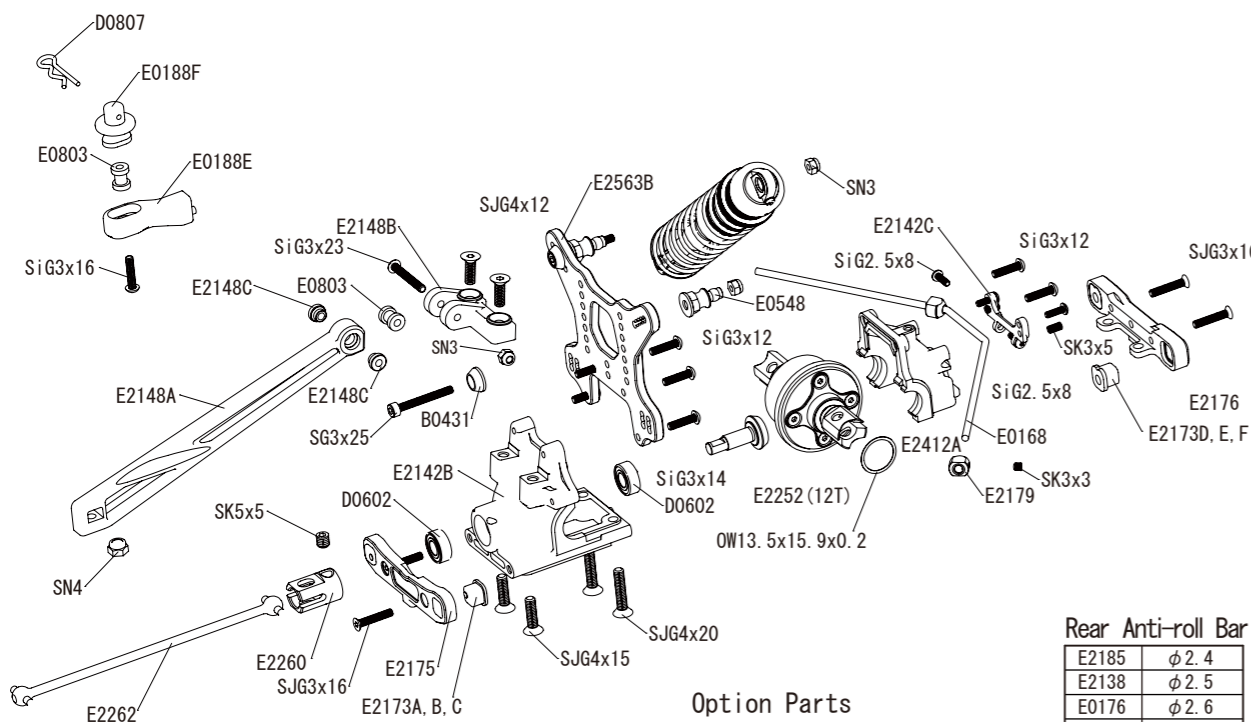

Rear Gearbox