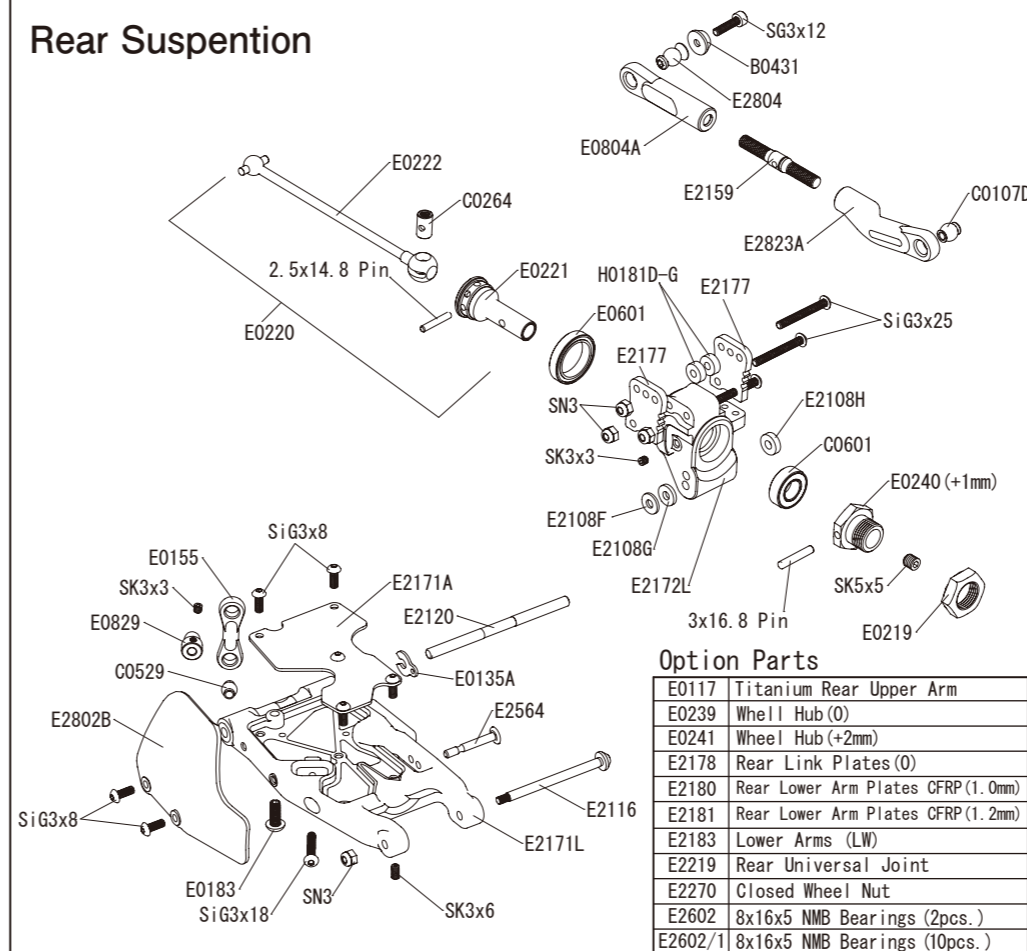

E2153	Front Uplight Arm (CFRP)
E2154	Front Lower Arm Plate CFRP(1.0mm)
E2155	Front Lower Arm Plate CFRP(1.2mm)
E2218	Front Universal Joint
E2270	Closed Wheel Nut
E2602	8x16x5 NMB Bearings (2pcs.)
E2602/1	8x16x5 NMB Bearings (10pcs.)

Rear Gearbox

Option Parts

E2229	Center Universal Joint R(110)
E2566-B	Rear Damper Stay (CFRP)
E2253	Bevel Gear 13T
E2603	8x13x5 NMB Bearings (2pcs.)
E2603/1	8x13x5 NMB Bearings (10pcs.)

Rear Anti-roll Bar

E2185	φ 2.4
E2138	φ 2.5
E0176	φ 2.6
E0168	φ 2.7
E0169	φ 2.8
E0170	φ 2.9
E0171	φ 3.0
E0172	φ 3.2

Rear Suspension

Option Parts

E0117	Titanium Rear Upper Arm
E0239	Wheel Hub (0)
E0241	Wheel Hub (+2mm)
E2178	Rear Link Plates (0)
E2180	Rear Lower Arm Plates CFRP (1.0mm)
E2181	Rear Lower Arm Plates CFRP (1.2mm)
E2183	Lower Arms (LW)
E2219	Rear Universal Joint
E2270	Closed Wheel Nut
E2602	8x16x5 NMB Bearings (2pcs.)
E2602/1	8x16x5 NMB Bearings (10pcs.)

Linkage

Option Parts

B0552	Adj. Servo Horn Al. 23T
B0553	Adj. Servo Horn Al. 25T
E0808a	Titanium Turnbuckle Rods 35mm
E2815	Al. Servo Horn TH Set
E2817	P2 O-rings

Clutch

Option Parts

E2713	One-Piece Engine Mount
E2601	5x10x4 NMB Bearings (2pcs.)
E2601/1	5x10x4 NMB Bearings (10pcs.)