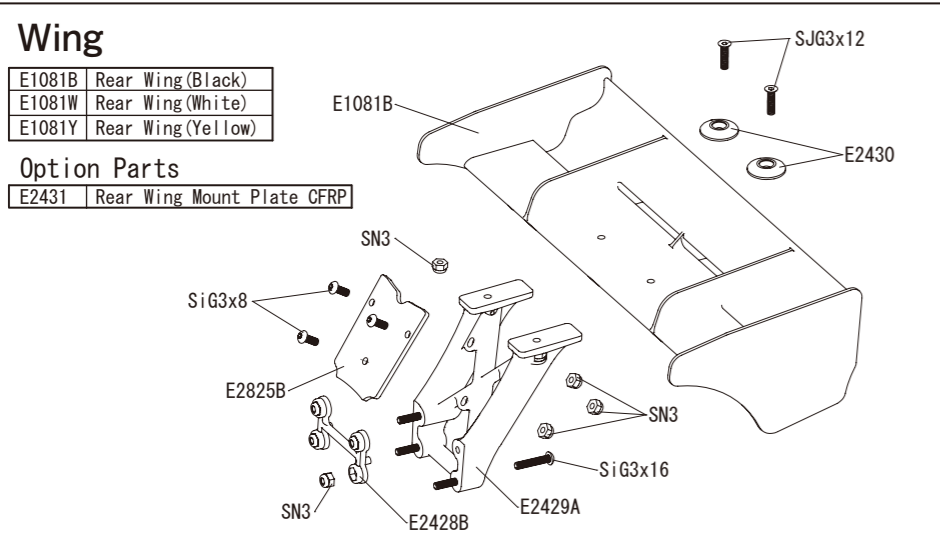

Linkage

Option Parts

B0552	Adj. Servo Horn Al. 23T
B0553	Adj. Servo Horn Al. 25T
E0808a	Titanium Turnbuckle Rods 35mm
E2815	Al. Servo Horn TH Set
E2817	P2 O-rings

Clutch

Option Parts

E2713	One-Piece Engine Mount
E2601	5x10x4 NMB Bearings (2pcs.)
E2601/1	5x10x4 NMB Bearings (10pcs.)

Clutch Spring

E2720	∅0.9
E2721	∅0.95
E2722	∅1.0

Wing

E1081B	Rear Wing (Black)
E1081W	Rear Wing (White)
E1081Y	Rear Wing (Yellow)

Option Parts

E2431	Rear Wing Mount Plate CFRP
-------	----------------------------