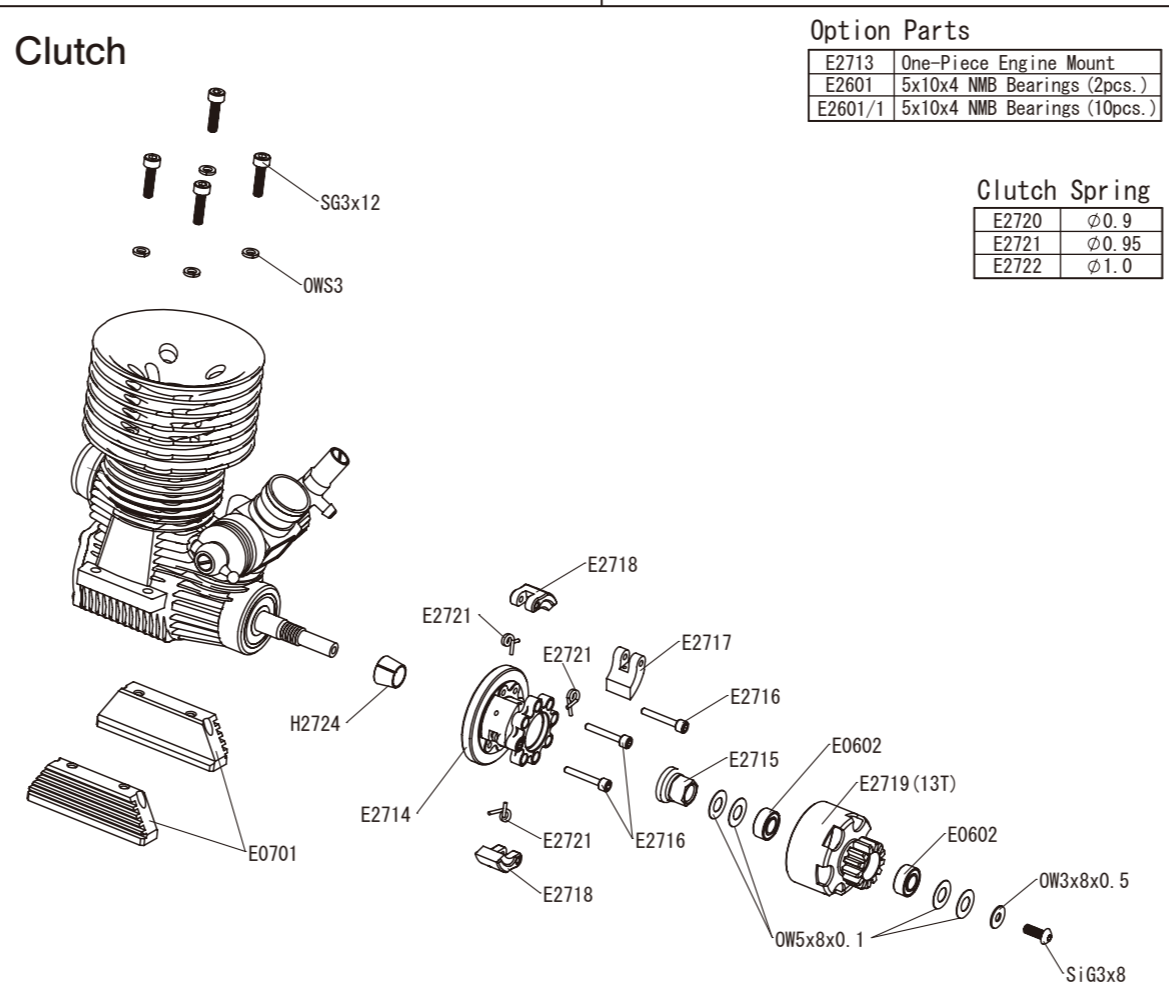

E2185	φ 2.4
E2138	φ 2.5
E0176	φ 2.6
E0168	φ 2.7
E0169	φ 2.8
E0170	φ 2.9
E0171	φ 3.0
E0172	φ 3.2

Rear Suspension

Option Parts

E0117	Titanium Rear Upper Arm
E0239	Wheel Hub (0)
E0241	Wheel Hub (+2mm)
E2178	Rear Link Plates (0)
E2180	Rear Lower Arm Plates CFRP (1.0mm)
E2181	Rear Lower Arm Plates CFRP (1.2mm)
E2183	Lower Arms (LW)
E2219	Rear Universal Joint
E2270	Closed Wheel Nut
E2602	8x16x5 NMB Bearings (2pcs.)
E2602/1	8x16x5 NMB Bearings (10pcs.)

Center Bulkhead

E2027 MBX8R Exploded View

Steering

Option Parts

E2310	Al. Servo Saver Arm
E2813	Titanium Steering Rod 52

Chassis

Fuel Tank

Radio Tray

Linkage

Option Parts

B0552	Adj. Servo Horn Al. 23T
B0553	Adj. Servo Horn Al. 25T
E0808a	Titanium Turnbuckle Rods 35mm
E2815	Al. Servo Horn TH Set
E2817	P2 O-rings

Clutch

Option Parts

E2713	One-Piece Engine Mount
E2601	5x10x4 NMB Bearings (2pcs.)
E2601/1	5x10x4 NMB Bearings (10pcs.)