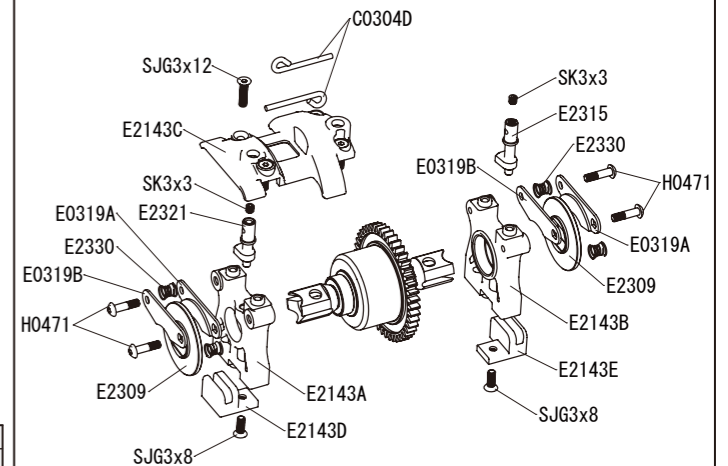

E2027 MBX8R Exploded View

Front/Rear/Center Gear Differential

Option Parts

E2255	Conical Gear (44T)
E2602	8x16x5 NMB Bearings (2pcs.)
E2602/1	8x16x5 NMB Bearings (10pcs.)

Spur Gear

E2234	Spur Gear 44T
E2267	Spur Gear 45T
E2235	Spur Gear 46T
E2250	Spur Gear 47T
E2236	Spur Gear 48T

Front Gearbox

Option Parts

E2228	Center Universal Joint F(78.5)
E2158	Front Upper Plate (CFRP)
E2253	Bevel Gear 13T
E2576	Front Shock Tower (CFRP)
E2603	8x16x5 NMB Bearings (2pcs.)
E2603/1	8x16x5 NMB Bearings (10pcs.)

Front Anti roll bar

E2184	φ 2.0
E0175	φ 2.1
E0163	φ 2.2
E0164	φ 2.3
E0165	φ 2.4
E0166	φ 2.5
E0167	φ 2.6
E2136	φ 2.7
E2137	φ 2.8

Front Suspension

Option Parts

E0239	Wheel Hub
E0241	Wide Offset Wheel Hub(+2mm)
E0242	Al.F/R Axle Shaft
E2103-B	Front Lower Arm (LW)
E2123	Pivot Ball(Steel)
E2124	Adjust Nut(Steel)
E2139	Front Track Wide Adj.Spacer(0.5mm)
E2147	Front Uplight(1.5)

E2153	Front Uplight Arm (CFRP)
E2154	Front Lower Arm Plate CFRP(1.0mm)
E2155	Front Lower Arm Plate CFRP(1.2mm)
E2218	Front Universal Joint
E2270	Closed Wheel Nut
E2602	8x16x5 NMB Bearings (2pcs.)
E2602/1	8x16x5 NMB Bearings (10pcs.)

Rear Gearbox

Option Parts

E2229	Center Universal Joint R(110)
E2566-B	Rear Damper Stay (CFRP)
E2253	Bevel Gear 13T
E2603	8x13x5 NMB Bearings (2pcs.)
E2603/1	8x13x5 NMB Bearings (10pcs.)

Rear Anti-roll Bar

E2185	φ 2.4
E2138	φ 2.5
E0176	φ 2.6
E0168	φ 2.7
E0169	φ 2.8
E0170	φ 2.9
E0171	φ 3.0
E0172	φ 3.2

Rear Suspension

Option Parts

E0117	Titanium Rear Upper Arm
E0239	Wheel Hub (0)
E0241	Wheel Hub (+2mm)
E2178	Rear Link Plates (0)
E2180	Rear Lower Arm Plates CFRP (1.0mm)
E2181	Rear Lower Arm Plates CFRP (1.2mm)
E2183	Lower Arms (LW)
E2219	Rear Universal Joint
E2270	Closed Wheel Nut
E2602	8x16x5 NMB Bearings (2pcs.)
E2602/1	8x16x5 NMB Bearings (10pcs.)

Center Bulkhead