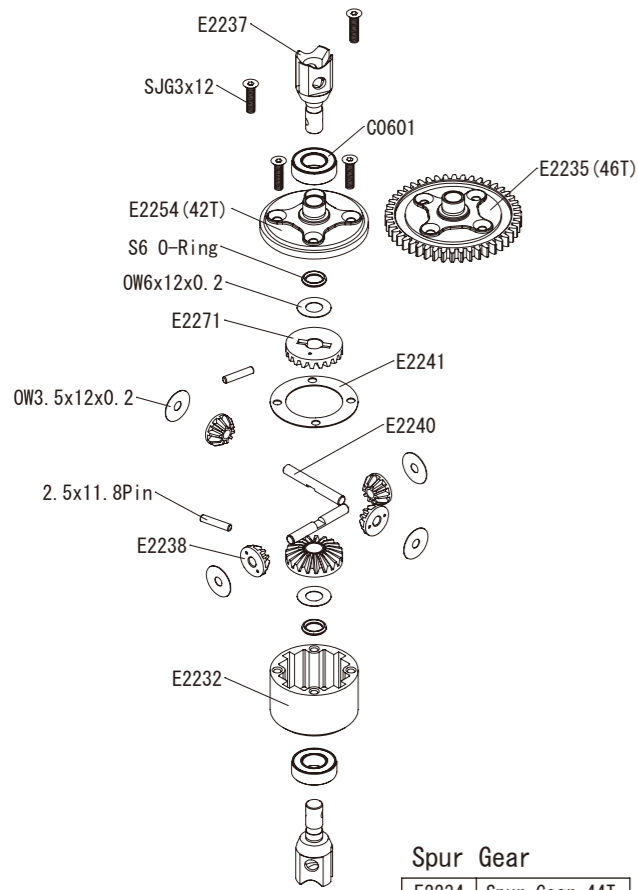

E2027 MBX8R Exploded View

Front/Rear/Center Gear Differential

Option Parts

E2255	Conical Gear (44T)
E2602	8x16x5 NMB Bearings (2pcs.)
E2602/1	8x16x5 NMB Bearings (10pcs.)

Spur Gear

E2234	Spur Gear 44T
E2267	Spur Gear 45T
E2235	Spur Gear 46T
E2250	Spur Gear 47T
E2236	Spur Gear 48T

Front Gearbox

Option Parts

E2228	Center Universal Joint F(78.5)
E2158	Front Upper Plate (CFRP)
E2253	Bevel Gear 13T
E2576	Front Shock Tower (CFRP)
E2603	8x16x5 NMB Bearings (2pcs.)
E2603/1	8x16x5 NMB Bearings (10pcs.)

Linkage

Option Parts

B0552	Adj. Servo Horn Al. 23T
B0553	Adj. Servo Horn Al. 25T
E0808a	Titanium Turnbuckle Rods 35mm
E2815	Al. Servo Horn TH Set
E2817	P2 O-rings

Clutch

Option Parts

E2713	One-Piece Engine Mount
E2601	5x10x4 NMB Bearings (2pcs.)
E2601/1	5x10x4 NMB Bearings (10pcs.)

Rear Spring

E0561	∅1.6 L86/11.25T
E0562	∅1.6 L86/11.0T
E0563	∅1.6 L86/10.75T
E0554	∅1.6 L86/10.5T
E0555	∅1.6 L86/10.25T
E0556	∅1.6 L86/10.0T
E0568	∅1.6 L86/9.75T
E0569	∅1.6 L86/9.5T
E0575	∅1.5 L86/8.5T
E0576	∅1.5 L86/8.25T
E0577	∅1.5 L86/8.0T
E0578	∅1.5 L86/7.75T
E0582	∅1.5 L86/7.5T