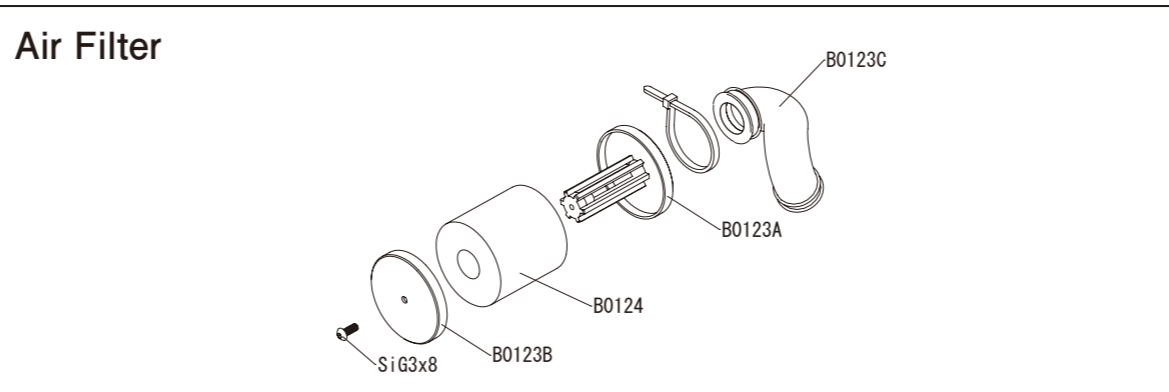

E2027 MBX8R Exploded View

Steering

Option Parts

E2310	Al. Servo Saver Arm
E2813	Titanium Steering Rod 52

Chassis

Fuel Tank

Radio Tray

Linkage

Option Parts

B0552	Adj. Servo Horn Al. 23T
B0553	Adj. Servo Horn Al. 25T
E0808a	Titanium Turnbuckle Rods 35mm
E2815	Al. Servo Horn TH Set
E2817	P2 O-rings

Clutch

Option Parts

E2713	One-Piece Engine Mount
E2601	5x10x4 NMB Bearings (2pcs.)
E2601/1	5x10x4 NMB Bearings (10pcs.)

Clutch Spring

E2720	∅0.9
E2721	∅0.95
E2722	∅1.0

Wing

E1081B	Rear Wing (Black)
E1081W	Rear Wing (White)
E1081Y	Rear Wing (Yellow)

Option Parts

E2431	Rear Wing Mount Plate CFRP

Air Filter

Front/Rear Shock

Option Parts

E2534	Damper Piston (∅1.35/5H)
E2535	Damper Piston (∅1.2/8H)
E2569	Damper Piston (∅1.3/6H)

Front Spring

E2507	∅1.5 L70/8.25T
E2508	∅1.5 L70/8.0T
E2509	∅1.5 L70/7.75T
E2510	∅1.5 L70/7.5T
E2515	∅1.6 L70/9.5T
E2516	∅1.6 L70/9.25T
E2517	∅1.6 L70/9.0T
E2518	∅1.6 L70/8.75T

Rear Spring

E0561	∅1.6 L86/11.25T
E0562	∅1.6 L86/11.0T
E0563	∅1.6 L86/10.75T
E0554	∅1.6 L86/10.5T
E0555	∅1.6 L86/10.25T
E0556	∅1.6 L86/10.0T
E0568	∅1.6 L86/9.75T
E0569	∅1.6 L86/9.5T
E0575	∅1.5 L86/8.5T
E0576	∅1.5 L86/8.25T
E0577	∅1.5 L86/8.0T
E0578	∅1.5 L86/7.75T
E0582	∅1.5 L86/7.5T