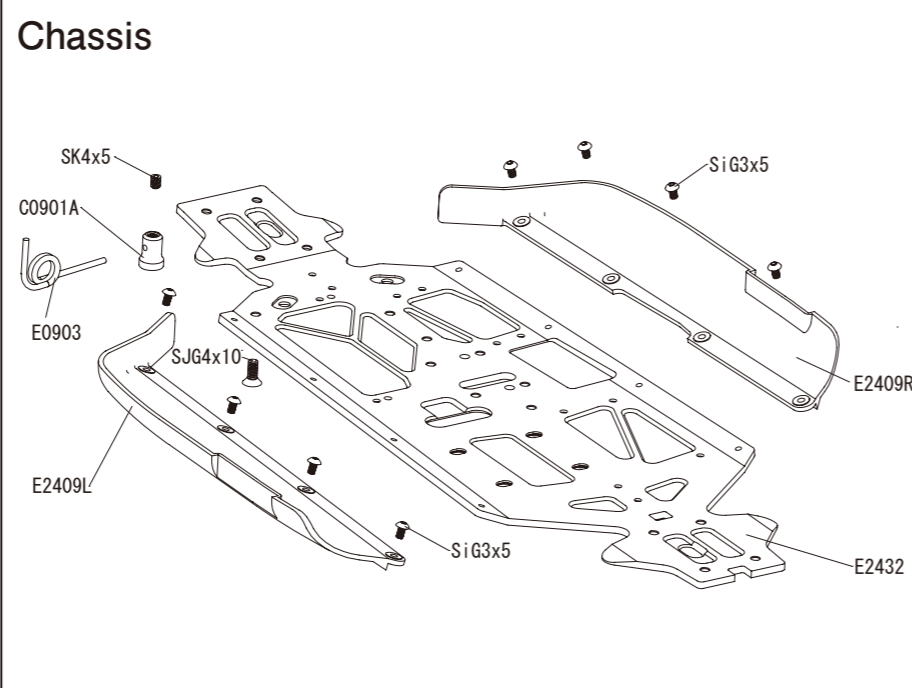

E2185	φ 2.4
E2138	φ 2.5
E0176	φ 2.6
E0168	φ 2.7
E0169	φ 2.8
E0170	φ 2.9
E0171	φ 3.0
E0172	φ 3.2

Rear Suspension

Option Parts

E0117	Titanium Rear Upper Arm
E0239	Wheel Hub (0)
E0241	Wheel Hub (+2mm)
E2178	Rear Link Plates (0)
E2180	Rear Lower Arm Plates CFRP (1.0mm)
E2181	Rear Lower Arm Plates CFRP (1.2mm)
E2183	Lower Arms (LW)
E2219	Rear Universal Joint
E2270	Closed Wheel Nut
E2602	8x16x5 NMB Bearings (2pcs.)
E2602/1	8x16x5 NMB Bearings (10pcs.)

Center Bulkhead

E2027 MBX8R Exploded View

Steering

Option Parts

E2310	Al. Servo Saver Arm
E2813	Titanium Steering Rod 52

Chassis

Fuel Tank

Radio Tray

Linkage

Option Parts

B0552	Adj. Servo Horn Al. 23T
B0553	Adj. Servo Horn Al. 25T
E0808a	Titanium Turnbuckle Rods 35mm
E2815	Al. Servo Horn TH Set
E2817	P2 O-rings

Clutch

Option Parts

E2713	One-Piece Engine Mount
E2601	5x10x4 NMB Bearings (2pcs.)
E2601/1	5x10x4 NMB Bearings (10pcs.)