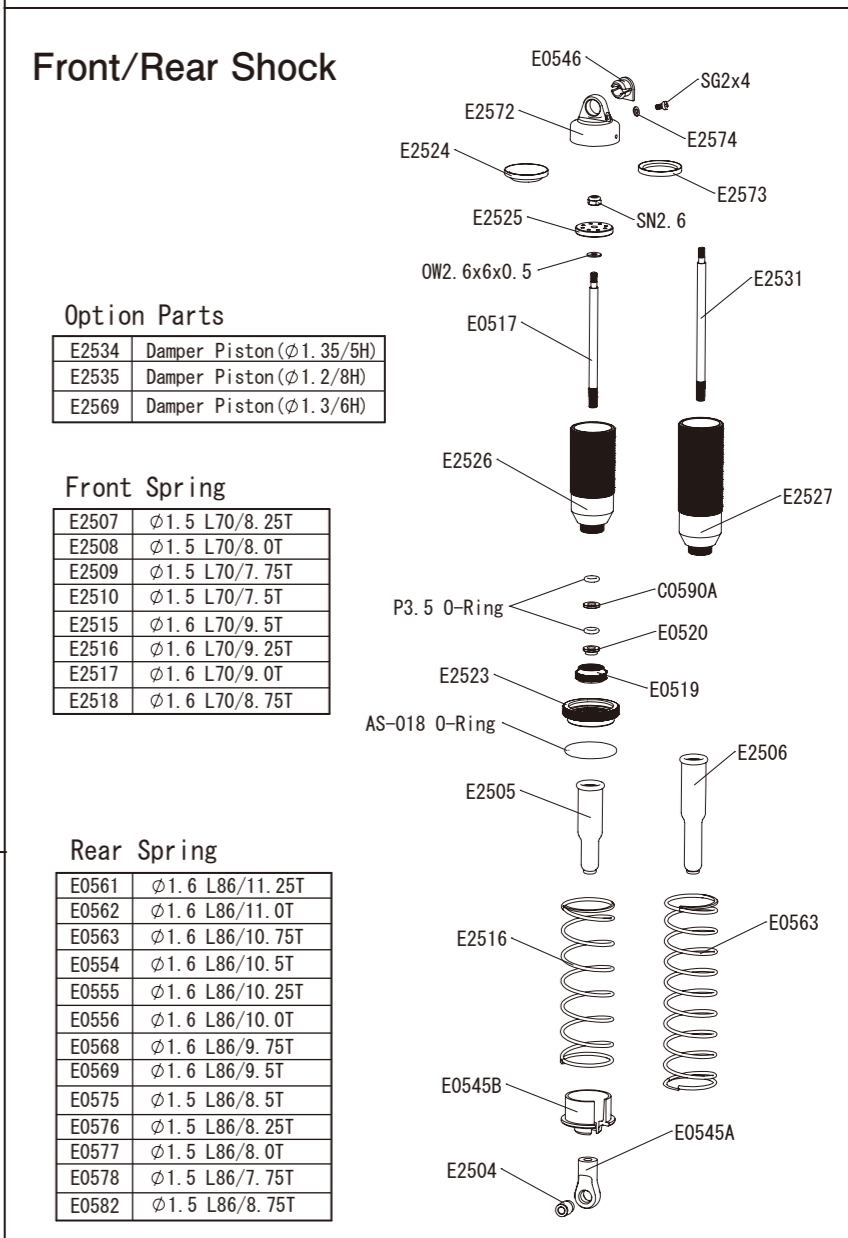

Front/Rear Shock

Option Parts

E2534	Damper Piston (∅1.35/5H)
E2535	Damper Piston (∅1.2/8H)
E2569	Damper Piston (∅1.3/6H)

Front Spring

E2507	∅1.5 L70/8.25T
E2508	∅1.5 L70/8.0T
E2509	∅1.5 L70/7.75T
E2510	∅1.5 L70/7.5T
E2515	∅1.6 L70/9.5T
E2516	∅1.6 L70/9.25T
E2517	∅1.6 L70/9.0T
E2518	∅1.6 L70/8.75T

Rear Spring

E0561	∅1.6 L86/11.25T
E0562	∅1.6 L86/11.0T
E0563	∅1.6 L86/10.75T
E0554	∅1.6 L86/10.5T
E0555	∅1.6 L86/10.25T
E0556	∅1.6 L86/10.0T
E0568	∅1.6 L86/9.75T
E0569	∅1.6 L86/9.5T
E0575	∅1.5 L86/8.5T
E0576	∅1.5 L86/8.25T
E0577	∅1.5 L86/8.0T
E0578	∅1.5 L86/7.75T
E0582	∅1.5 L86/7.5T