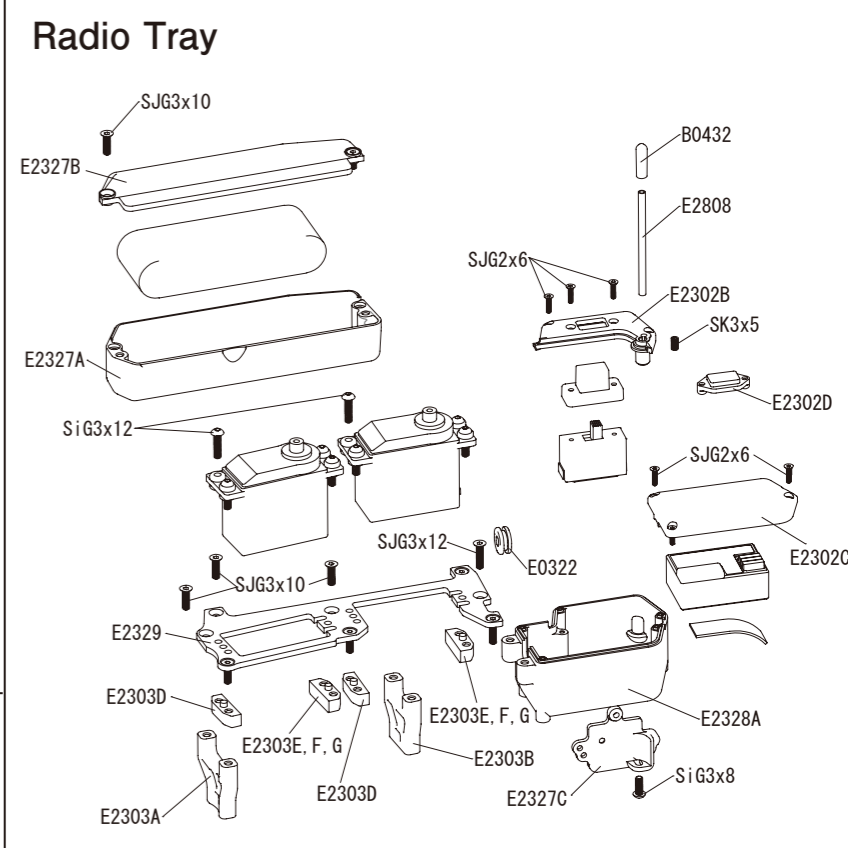

Center Bulkhead

E2027 MBX8R Exploded View

Steering

Option Parts

E2310	Al. Servo Saver Arm
E2813	Titanium Steering Rod 52

Chassis

Fuel Tank

Radio Tray

Linkage

Option Parts

B0552	Adj. Servo Horn Al. 23T
B0553	Adj. Servo Horn Al. 25T
E0808a	Titanium Turnbuckle Rods 35mm
E2815	Al. Servo Horn TH Set
E2817	P2 O-rings

Clutch

Option Parts

E2713	One-Piece Engine Mount
E2601	5x10x4 NMB Bearings (2pcs.)
E2601/1	5x10x4 NMB Bearings (10pcs.)