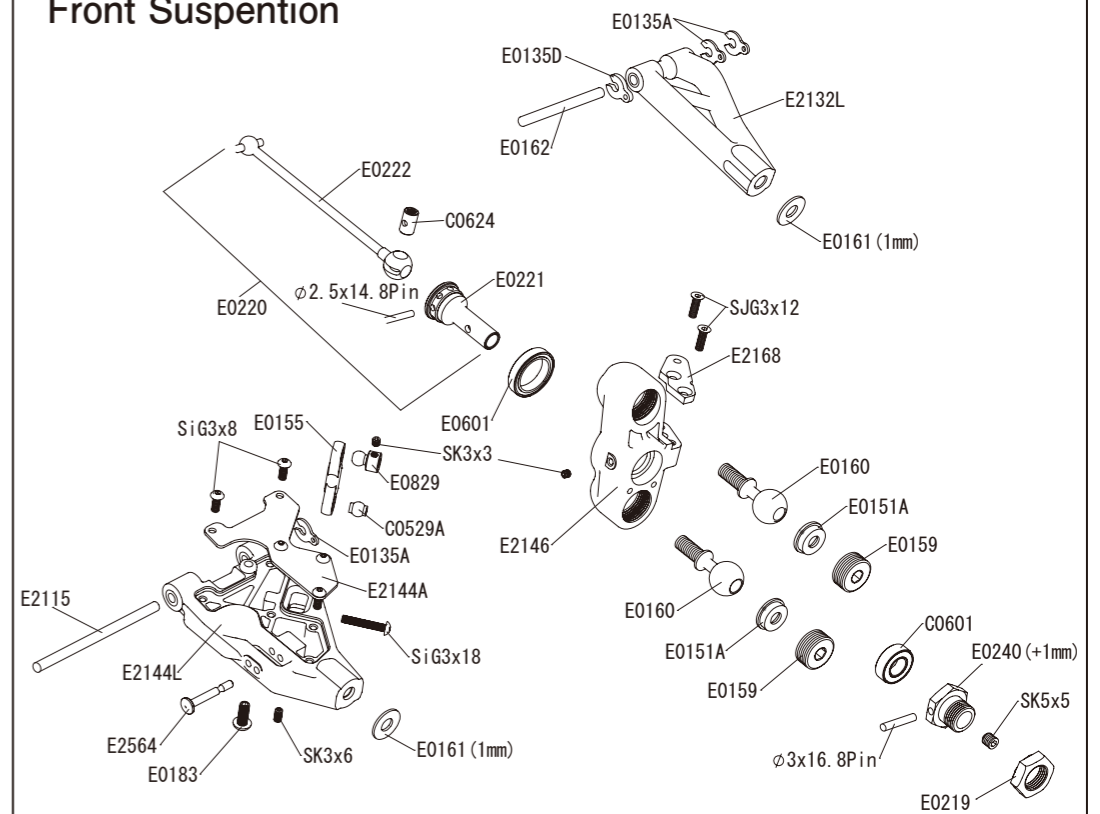

Front Gearbox

Option Parts

E2228	Center Universal Joint F(78.5)
E2158	Front Upper Plate (CFRP)
E2253	Bevel Gear 13T
E2576	Front Shock Tower (CFRP)
E2603	8x16x5 NMB Bearings (2pcs.)
E2603/1	8x16x5 NMB Bearings (10pcs.)

Front Anti roll bar

E2184	φ 2.0
E0175	φ 2.1
E0163	φ 2.2
E0164	φ 2.3
E0165	φ 2.4
E0166	φ 2.5
E0167	φ 2.6
E2136	φ 2.7
E2137	φ 2.8

Front Suspension

Option Parts

E0239	Wheel Hub
E0241	Wide Offset Wheel Hub(+2mm)
E0242	Al.F/R Axle Shaft
E2103-B	Front Lower Arm (LW)
E2123	Pivot Ball(Steel)
E2124	Adjust Nut(Steel)
E2139	Front Track Wide Adj.Spacer(0.5mm)
E2147	Front Uplight(1.5)

Linkage

Option Parts

B0552	Adj. Servo Horn Al. 23T
B0553	Adj. Servo Horn Al. 25T
E0808a	Titanium Turnbuckle Rods 35mm
E2815	Al. Servo Horn TH Set
E2817	P2 O-rings

Clutch

Option Parts

E2713	One-Piece Engine Mount
E2601	5x10x4 NMB Bearings (2pcs.)
E2601/1	5x10x4 NMB Bearings (10pcs.)

Rear Spring

E0561	∅1.6 L86/11.25T
E0562	∅1.6 L86/11.0T
E0563	∅1.6 L86/10.75T
E0554	∅1.6 L86/10.5T
E0555	∅1.6 L86/10.25T
E0556	∅1.6 L86/10.0T
E0568	∅1.6 L86/9.75T
E0569	∅1.6 L86/9.5T
E0575	∅1.5 L86/8.5T
E0576	∅1.5 L86/8.25T
E0577	∅1.5 L86/8.0T
E0578	∅1.5 L86/7.75T
E0582	∅1.5 L86/7.5T