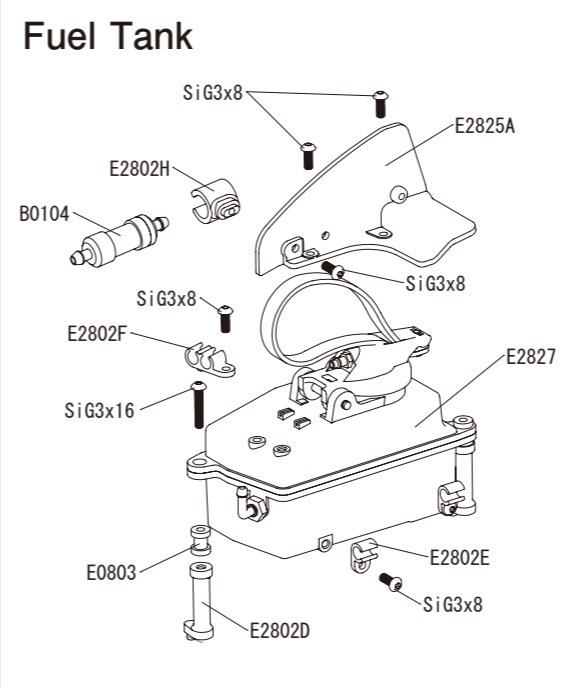

E2185	φ 2.4
E2138	φ 2.5
E0176	φ 2.6
E0168	φ 2.7
E0169	φ 2.8
E0170	φ 2.9
E0171	φ 3.0
E0172	φ 3.2

Rear Suspension

Option Parts

E0117	Titanium Rear Upper Arm
E0239	Wheel Hub (0)
E0241	Wheel Hub (+2mm)
E2178	Rear Link Plates (0)
E2180	Rear Lower Arm Plates CFRP (1.0mm)
E2181	Rear Lower Arm Plates CFRP (1.2mm)
E2183	Lower Arms (LW)
E2219	Rear Universal Joint
E2270	Closed Wheel Nut
E2602	8x16x5 NMB Bearings (2pcs.)
E2602/1	8x16x5 NMB Bearings (10pcs.)

Center Bulkhead

E2027 MBX8R Exploded View

Steering

Option Parts

E2310	Al. Servo Saver Arm
E2813	Titanium Steering Rod 52

Chassis

Fuel Tank

Radio Tray

Linkage

Option Parts

B0552	Adj. Servo Horn Al. 23T
B0553	Adj. Servo Horn Al. 25T
E0808a	Titanium Turnbuckle Rods 35mm
E2815	Al. Servo Horn TH Set
E2817	P2 O-rings

Clutch

Option Parts

E2713	One-Piece Engine Mount
E2601	5x10x4 NMB Bearings (2pcs.)
E2601/1	5x10x4 NMB Bearings (10pcs.)