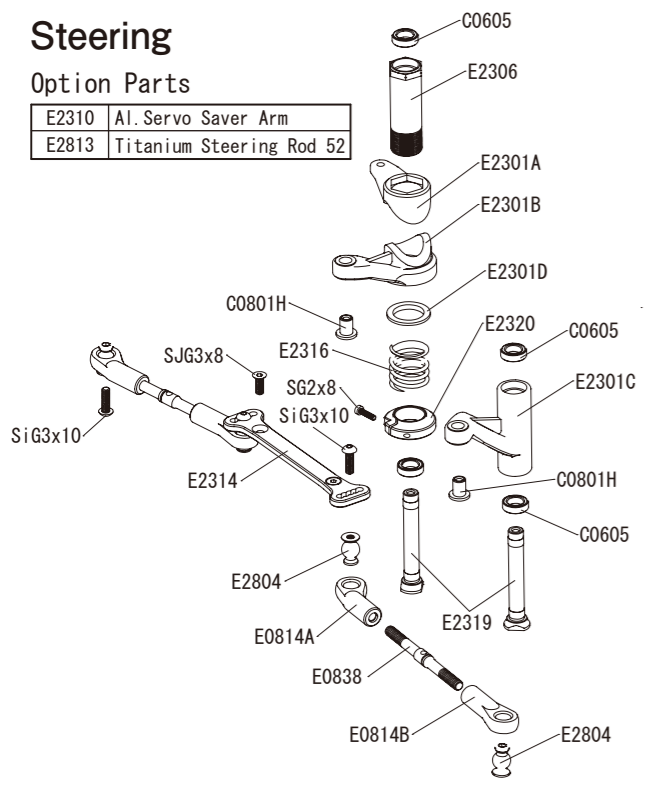

E2185	φ 2.4
E2138	φ 2.5
E0176	φ 2.6
E0168	φ 2.7
E0169	φ 2.8
E0170	φ 2.9
E0171	φ 3.0
E0172	φ 3.2

Rear Suspension

Option Parts

E0117	Titanium Rear Upper Arm
E0239	Wheel Hub (0)
E0241	Wheel Hub (+2mm)
E2178	Rear Link Plates (0)
E2180	Rear Lower Arm Plates CFRP (1.0mm)
E2181	Rear Lower Arm Plates CFRP (1.2mm)
E2183	Lower Arms (LW)
E2219	Rear Universal Joint
E2270	Closed Wheel Nut
E2602	8x16x5 NMB Bearings (2pcs.)
E2602/1	8x16x5 NMB Bearings (10pcs.)

Center Bulkhead

E2027 MBX8R Exploded View

Steering

Option Parts

E2310	Al. Servo Saver Arm
E2813	Titanium Steering Rod 52

Chassis

Fuel Tank

Radio Tray

Linkage

Option Parts

B0552	Adj. Servo Horn Al. 23T
B0553	Adj. Servo Horn Al. 25T
E0808a	Titanium Turnbuckle Rods 35mm
E2815	Al. Servo Horn TH Set
E2817	P2 O-rings

Clutch

Option Parts

E2713	One-Piece Engine Mount
E2601	5x10x4 NMB Bearings (2pcs.)
E2601/1	5x10x4 NMB Bearings (10pcs.)

Clutch Spring

E2720	∅0.9
E2721	∅0.95
E2722	∅1.0

Wing

E1081B	Rear Wing (Black)
E1081W	Rear Wing (White)
E1081Y	Rear Wing (Yellow)

Option Parts

E2431	Rear Wing Mount Plate CFRP
-------	----------------------------