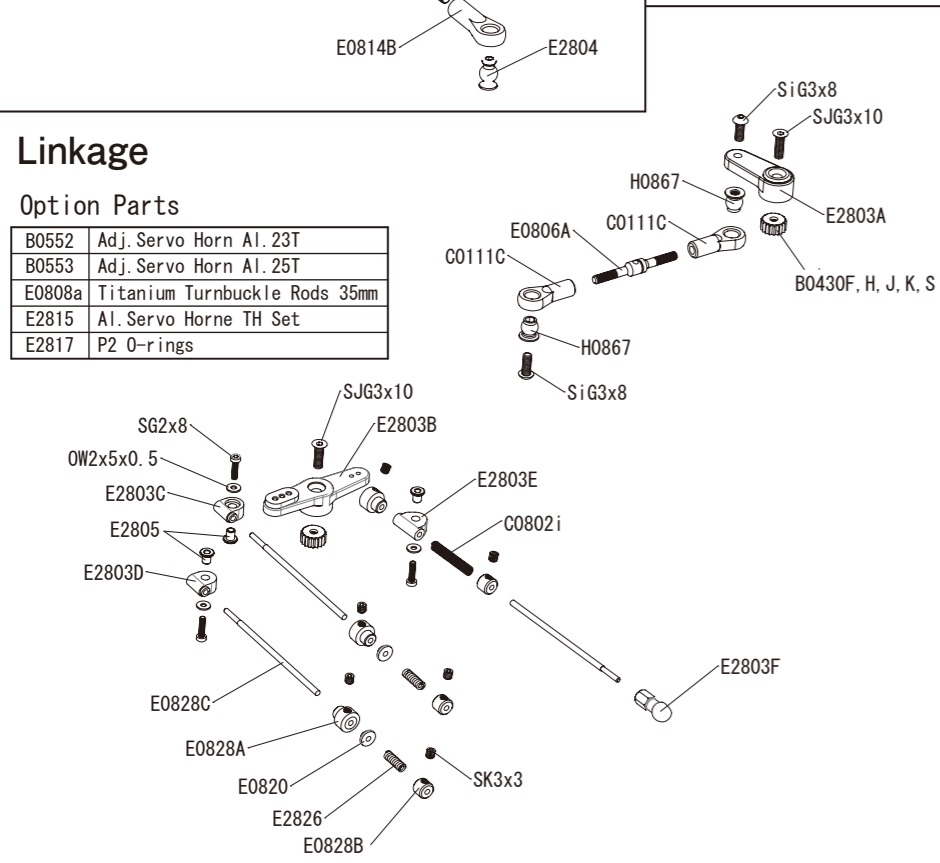

E2185	φ 2.4
E2138	φ 2.5
E0176	φ 2.6
E0168	φ 2.7
E0169	φ 2.8
E0170	φ 2.9
E0171	φ 3.0
E0172	φ 3.2

Rear Suspension

Option Parts

E0117	Titanium Rear Upper Arm
E0239	Wheel Hub (0)
E0241	Wheel Hub (+2mm)
E2178	Rear Link Plates (0)
E2180	Rear Lower Arm Plates CFRP (1.0mm)
E2181	Rear Lower Arm Plates CFRP (1.2mm)
E2183	Lower Arms (LW)
E2219	Rear Universal Joint
E2270	Closed Wheel Nut
E2602	8x16x5 NMB Bearings (2pcs.)
E2602/1	8x16x5 NMB Bearings (10pcs.)

Center Bulkhead

E2027 MBX8R Exploded View

Steering

Option Parts

E2310	Al. Servo Saver Arm
E2813	Titanium Steering Rod 52

Chassis

Fuel Tank

Radio Tray

Linkage

Option Parts

B0552	Adj. Servo Horn Al. 23T
B0553	Adj. Servo Horn Al. 25T
E0808a	Titanium Turnbuckle Rods 35mm
E2815	Al. Servo Horn TH Set
E2817	P2 O-rings

Clutch

Option Parts

E2713	One-Piece Engine Mount
E2601	5x10x4 NMB Bearings (2pcs.)
E2601/1	5x10x4 NMB Bearings (10pcs.)