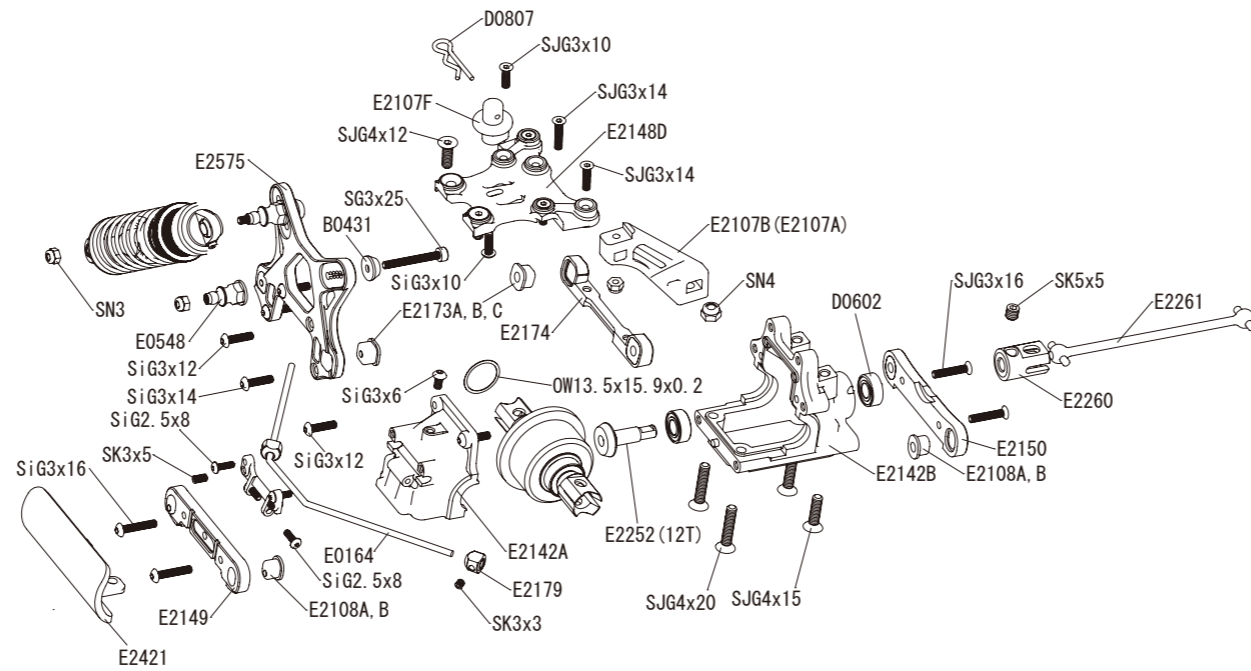

Front Gearbox

Option Parts

E2228	Center Universal Joint F(78.5)
E2158	Front Upper Plate (CFRP)
E2253	Bevel Gear 13T
E2576	Front Shock Tower (CFRP)
E2603	8x16x5 NMB Bearings (2pcs.)
E2603/1	8x16x5 NMB Bearings (10pcs.)

Front Anti roll bar

E2184	φ 2.0
E0175	φ 2.1
E0163	φ 2.2
E0164	φ 2.3
E0165	φ 2.4
E0166	φ 2.5
E0167	φ 2.6
E2136	φ 2.7
E2137	φ 2.8

Front Suspension

Option Parts

E0239	Wheel Hub
E0241	Wide Offset Wheel Hub(+2mm)
E0242	Al.F/R Axle Shaft
E2103-B	Front Lower Arm (LW)
E2123	Pivot Ball(Steel)
E2124	Adjust Nut(Steel)
E2139	Front Track Wide Adj.Spacer(0.5mm)
E2147	Front Uplight(1.5)

Linkage

Option Parts

B0552	Adj. Servo Horn Al. 23T
B0553	Adj. Servo Horn Al. 25T
E0808a	Titanium Turnbuckle Rods 35mm
E2815	Al. Servo Horn TH Set
E2817	P2 O-rings

Clutch

Option Parts

E2713	One-Piece Engine Mount
E2601	5x10x4 NMB Bearings (2pcs.)
E2601/1	5x10x4 NMB Bearings (10pcs.)

Rear Spring

E0561	∅1.6 L86/11.25T
E0562	∅1.6 L86/11.0T
E0563	∅1.6 L86/10.75T
E0554	∅1.6 L86/10.5T
E0555	∅1.6 L86/10.25T
E0556	∅1.6 L86/10.0T
E0568	∅1.6 L86/9.75T
E0569	∅1.6 L86/9.5T
E0575	∅1.5 L86/8.5T
E0576	∅1.5 L86/8.25T
E0577	∅1.5 L86/8.0T
E0578	∅1.5 L86/7.75T
E0582	∅1.5 L86/7.5T