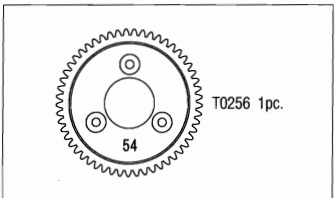

T0247 FRONT DRIVE SHAFT FOR UNIVERSAL JOINT

T0251 1ST. GEAR 58T

T0253 1ST. GEAR 60T

T0254 2ND. GEAR 52T

T0256 2ND. GEAR 54T

T0268 FRONT BELT (RUBBER)

T0269 REAR BELT (RUBBER)

T0270 SIDE BELT (RUBBER)