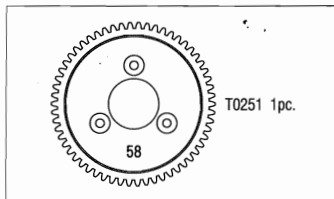

# 1/10th Scale 4WD Gas Powered Touring Car MTX4 Optional Parts List

T0140 REAR ANTI-ROLL BAR 2.3mm

T0142 AL. WHEEL HUB

T0143 REAR ANTI-ROLL BAR 2.5mm

T0158 REAR ANTI-ROLL BAR 2.0mm  
T0160 REAR ANTI-ROLL BAR 2.2mm

H0187 TITANIUM KING PIN BALL (2pcs.)  
H0187/1 TITANIUM KING PIN BALL (8pcs.)

T0202 DIFF. CUP JOINT

T0214 JOINT SHAFT (FOR UNIVERSAL)

T0245 FRONT UNIVERSAL JOINT SET

T0246 F/R AXLE SHAFT FOR UNIVERSAL JOINT

T0247 FRONT DRIVE SHAFT FOR UNIVERSAL JOINT

T0251 1ST. GEAR 58T

T0253 1ST. GEAR 60T

T0254 2ND. GEAR 52T

T0256 2ND. GEAR 54T

T0268 FRONT BELT (RUBBER)

T0269 REAR BELT (RUBBER)

T0270 SIDE BELT (RUBBER)