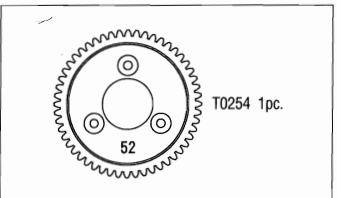

# 1/10th Scale 4WD Gas Powered Touring Car MTX4 Optional Parts List

T0140 REAR ANTI-ROLL BAR 2.3mm

T0142 AL. WHEEL HUB

T0143 REAR ANTI-ROLL BAR 2.5mm

T0158 REAR ANTI-ROLL BAR 2.0mm  
T0160 REAR ANTI-ROLL BAR 2.2mm

H0187 TITANIUM KING PIN BALL (2pcs.)  
H0187/1 TITANIUM KING PIN BALL (8pcs.)

T0202 DIFF. CUP JOINT

T0214 JOINT SHAFT (FOR UNIVERSAL)

T0245 FRONT UNIVERSAL JOINT SET

T0246 F/R AXLE SHAFT FOR UNIVERSAL JOINT

T0247 FRONT DRIVE SHAFT FOR UNIVERSAL JOINT

T0251 1ST. GEAR 58T

T0253 1ST. GEAR 60T

T0254 2ND. GEAR 52T

T0256 2ND. GEAR 54T

T0268 FRONT BELT (RUBBER)

T0269 REAR BELT (RUBBER)

T0270 SIDE BELT (RUBBER)