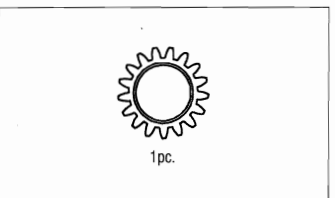

H0527 R. DAMPER SPRING PURPLE  $\phi$ 1.6mm  
H0529 R. DAMPER SPRING GRAY  $\phi$ 1.8mm  
H0530 R. DAMPER SPRING WHITE  $\phi$ 1.9mm  
H0534 R. DAMPER SPRING BLUE  $\phi$ 1.8mm

H0558 DAMPER PISTON  $\phi$ 1.2mm BLACK  
H0559 DAMPER PISTON  $\phi$ 1.3mm WHITE

H0707 CLUTCH SHOE

T0717 AL. ENGINE MOUNT

T0724 1ST. PINION GEAR 16T  
T0726 1ST. PINION GEAR 18T

T0727 2ND. PINION GEAR 21T  
T0728 2ND. PINION GEAR 22T  
T0730 2ND. PINION GEAR 24T

T0731 1ST. PINION GEAR 16T (STEEL)  
T0732 1ST. PINION GEAR 17T (STEEL)  
T0733 1ST. PINION GEAR 18T (STEEL)