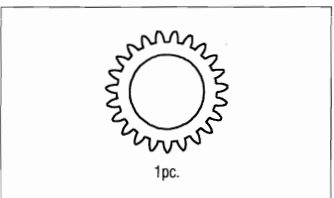

H0527 R. DAMPER SPRING PURPLE  $\phi$ 1.6mm  
H0529 R. DAMPER SPRING GRAY  $\phi$ 1.8mm  
H0530 R. DAMPER SPRING WHITE  $\phi$ 1.9mm  
H0534 R. DAMPER SPRING BLUE  $\phi$ 1.8mm

H0558 DAMPER PISTON  $\phi$ 1.2mm BLACK  
H0559 DAMPER PISTON  $\phi$ 1.3mm WHITE

H0707 CLUTCH SHOE

T0717 AL. ENGINE MOUNT

T0724 1ST. PINION GEAR 16T  
T0726 1ST. PINION GEAR 18T

T0727 2ND. PINION GEAR 21T  
T0728 2ND. PINION GEAR 22T  
T0730 2ND. PINION GEAR 24T

T0731 1ST. PINION GEAR 16T (STEEL)  
T0732 1ST. PINION GEAR 17T (STEEL)  
T0733 1ST. PINION GEAR 18T (STEEL)