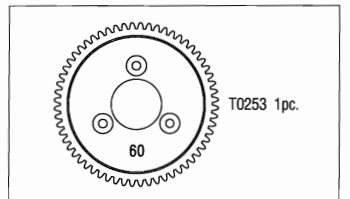

# 1/10th Scale 4WD Gas Powered Touring Car MTX4 Optional Parts List

T0140 REAR ANTI-ROLL BAR 2.3mm

T0142 AL. WHEEL HUB

T0143 REAR ANTI-ROLL BAR 2.5mm

T0158 REAR ANTI-ROLL BAR 2.0mm  
T0160 REAR ANTI-ROLL BAR 2.2mm

H0187 TITANIUM KING PIN BALL (2pcs.)  
H0187/1 TITANIUM KING PIN BALL (8pcs.)

T0202 DIFF. CUP JOINT

T0214 JOINT SHAFT (FOR UNIVERSAL)

T0245 FRONT UNIVERSAL JOINT SET

T0246 F/R AXLE SHAFT FOR UNIVERSAL JOINT

T0247 FRONT DRIVE SHAFT FOR UNIVERSAL JOINT

T0251 1ST. GEAR 58T

T0253 1ST. GEAR 60T

T0254 2ND. GEAR 52T

T0256 2ND. GEAR 54T

T0268 FRONT BELT (RUBBER)

T0269 REAR BELT (RUBBER)

T0270 SIDE BELT (RUBBER)