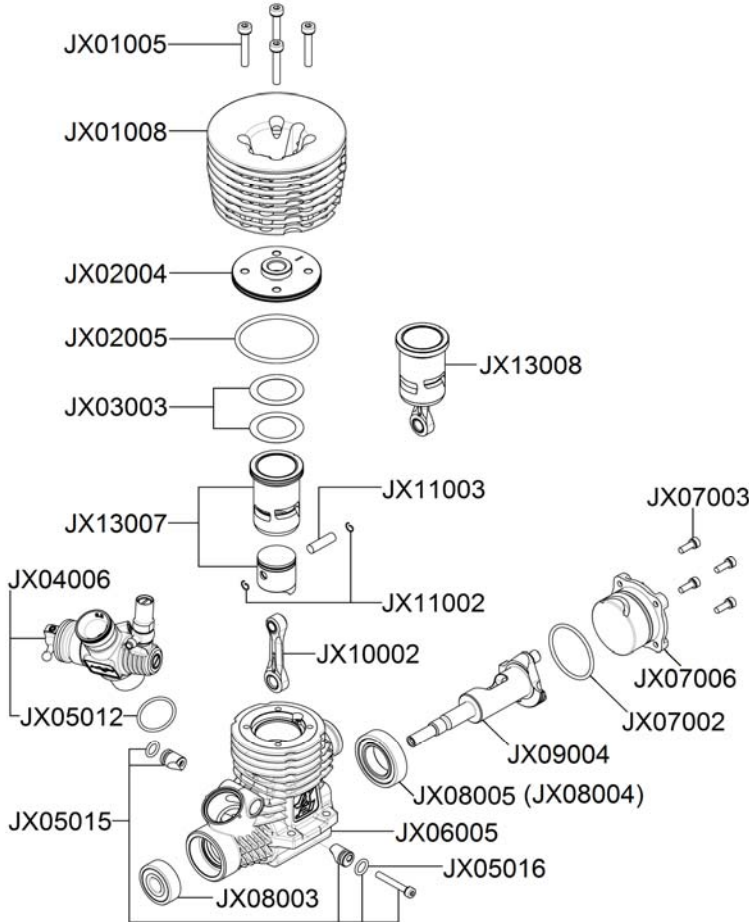

JX21- B05 Engine

■ Engine Exploded View

Parts No.	Description
JX21-B05	JX21-B05 Engine
JX01005	Cooling head screw
JX01008	Cooling head 21B05
JX02004	Under head conical 21B05
JX02005	Under head O-ring 21B05
JX03003	Under head gasket set (0.1/0.15)
JX04006	Carburetor 21B05
JX05015	Carburetor retainer 21
JX05016	O-ring carburetor retainer (2pcs.)
JX06005	Crankcase 21B05
JX07002	O-ring rear cover
JX07003	Rear cover screw (4pcs.)
JX07006	Rear cover 21B05
JX08003	Front ball bearing
JX08004	Ceramic rear ball bearing
JX08005	Rear ball bearing
JX09004	Crankshaft 21B05
JX10002	Conrod
JX11002	Piston pin clips (2pcs.)
JX11003	Piston pin
JX13007	Piston & sleeve 21B05
JX13008	P.C. Complete set 21B05
JX14003	Manifold spring 21 (2pcs.)
JX14004	Exhaust gasket 21 (2pcs.)
JX14006	Exhaust gasket 21 (4pcs.)
JX14006/1	Exhaust gasket 21 (10pcs.)
JX15001	Muffler 21B EFRA 2042
JX15002	Muffler spring (3pcs.)
JX15003	Muffler 21B EFRA 2089
JX17P3	Glow plug conical P3
JX17P4	Glow plug conical P4
JX17P5	Glow plug conical P5
JX18001	Protection cover set 21
JX19004	Ninja engine decal
JX19007	JX21-B05 Engine instruction manual

FP2500	FP Tuned Pipe Complete Set (EFRA 214	Not Included
ME15060	Off Rode 21 EFRA 2160 (manifold & pipe	Not Included

■ Carburetor Exploded View

Parts No.	Description
JX05005	Full speed needle
JX05012	Carburetor o-ring set (6pcs.)
JX05014	O-ring air reducer (2pcs.)
JX05020	Fuel intake body
JX05021	Fuel intake nipple
JX05024-60	Carburetor air reducer ϕ 6.0mm
JX05024-65	Carburetor air reducer ϕ 6.5mm
JX05013-70	Carburetor air reducer ϕ 7.0mm
JX05013-75	Carburetor air reducer ϕ 7.5mm
JX05013-80	Carburetor air reducer ϕ 8.0mm
JX05013-90	Carburetor air reducer ϕ 9.0mm
JX05025	Base speed adj. screw
JX05028	Carburetor throttle
JX05029	Base speed needle
JX05030	Idling adj. screw
JX05031	Carburetor bushing
JX05032	Carburetor body 21B05
JX05033	Uniball joint 21B05
JX05034	Dust protection rubber 21B05