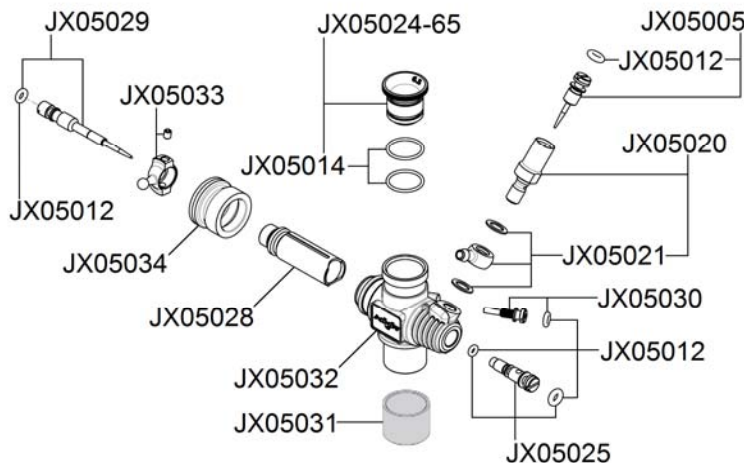

JX21- B05 Engine

■ Engine Exploded View

Parts No.	Description
JX21-B05	JX21-B05 Engine
JX01005	Cooling head screw
JX01008	Cooling head 21B05
JX02004	Under head conical 21B05
JX02005	Under head O-ring 21B05
JX03003	Under head gasket set (0.1/0.15)
JX04006	Carburetor 21B05
JX05015	Carburetor retainer 21
JX05016	O-ring carburetor retainer (2pcs.)
JX06005	Crankcase 21B05
JX07002	O-ring rear cover
JX07003	Rear cover screw (4pcs.)
JX07006	Rear cover 21B05
JX08003	Front ball bearing
JX08004	Ceramic rear ball bearing
JX08005	Rear ball bearing
JX09004	Crankshaft 21B05
JX10002	Conrod
JX11002	Piston pin clips (2pcs.)
JX11003	Piston pin
JX13007	Piston & sleeve 21B05
JX13008	P.C. Complete set 21B05
JX14003	Manifold spring 21 (2pcs.)
JX14004	Exhaust gasket 21 (2pcs.)
JX14006	Exhaust gasket 21 (4pcs.)
JX14006/1	Exhaust gasket 21 (10pcs.)
JX15001	Muffler 21B EFRA 2042
JX15002	Muffler spring (3pcs.)
JX15003	Muffler 21B EFRA 2089
JX17P3	Glow plug conical P3
JX17P4	Glow plug conical P4
JX17P5	Glow plug conical P5
JX18001	Protection cover set 21
JX19004	Ninja engine decal
JX19007	JX21-B05 Engine instruction manual

FP2500	FP Tuned Pipe Complete Set (EFRA 214	Not Included
ME15060	Off Rode 21 EFRA 2160 (manifold & pipe	Not Included

■ Carburetor Exploded View

Parts No.	Description
JX05005	Full speed needle
JX05012	Carburetor o-ring set (6pcs.)
JX05014	O-ring air reducer (2pcs.)
JX05020	Fuel intake body
JX05021	Fuel intake nipple
JX05024-60	Carburetor air reducer ϕ 6.0mm
JX05024-65	Carburetor air reducer ϕ 6.5mm
JX05013-70	Carburetor air reducer ϕ 7.0mm
JX05013-75	Carburetor air reducer ϕ 7.5mm
JX05013-80	Carburetor air reducer ϕ 8.0mm
JX05013-90	Carburetor air reducer ϕ 9.0mm
JX05025	Base speed adj. screw
JX05028	Carburetor throttle
JX05029	Base speed needle
JX05030	Idling adj. screw
JX05031	Carburetor bushing
JX05032	Carburetor body 21B05
JX05033	Uniball joint 21B05
JX05034	Dust protection rubber 21B05