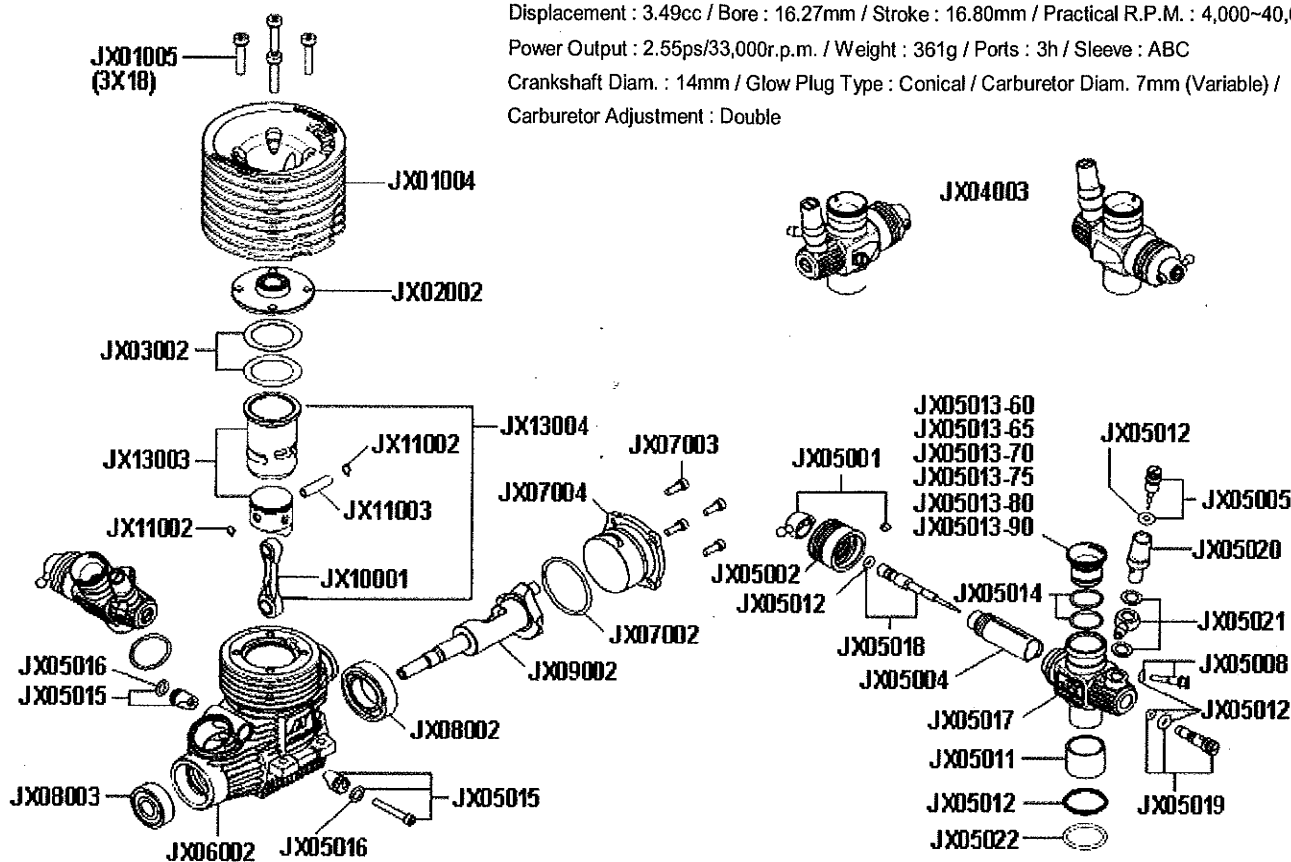

# JX21-B02

Displacement : 3.49cc / Bore : 16.27mm / Stroke : 16.80mm / Practical R.P.M. : 4,000~40,000r.p.m.  
 Power Output : 2.55ps/33,000r.p.m. / Weight : 361g / Ports : 3h / Sleeve : ABC  
 Crankshaft Diam. : 14mm / Glow Plug Type : Conical / Carburetor Diam. 7mm (Variable) /  
 Carburetor Adjustment : Double

Parts No.	Description	
JX21-B02	Ninja JX21-B02 Engine	
JX01004	Cooling Head 21-B02	
JX01005	Cooling Head Screw 21-B02 (3X18)	
JX02002	Under Head Conical 21-B02	
JX03002	Under Head Gasket Set (0.1X1,0.2X1) 21-B02	
JX04003	Carburetor 21-B02	
JX05001	Uniball Joint	
JX05002	Dust Protection Rubber 21	
JX05004	Carburetor Throttle 21	
JX05005	Full Speed Needle	
JX05008	Idling Adj. Screw	
JX05011	Carburetor Bushing 21	
JX05012	O-Ring Needle Set (6pcs.)	
JX05013-60	Carburetor Air Reducer $\Phi$ 6.0mm	Not Included
JX05013-65	Carburetor Air Reducer $\Phi$ 6.5mm	Not Included
JX05013-70	Carburetor Air Reducer $\Phi$ 7.0mm	
JX05013-75	Carburetor Air Reducer $\Phi$ 7.5mm	Not Included
JX05013-80	Carburetor Air Reducer $\Phi$ 8.0mm	Not Included
JX05013-90	Carburetor Air Reducer $\Phi$ 9.0mm	Not Included
JX05014	O-Ring Air Reducer (2pcs.)	
JX05015	Carburetor Retainer 21	
JX05016	O-Ring Carburetor Retainer (2pcs.)	
JX05017	Carburetor Body 21-B02	
JX05018	Base Speed Needle 21-B02	
JX05019	Base Speed Adj. Screw 21-B02	
JX05020	Fuel Intake Body 21-B02	
JX05021	Fuel Intake Nipple 21-B02	