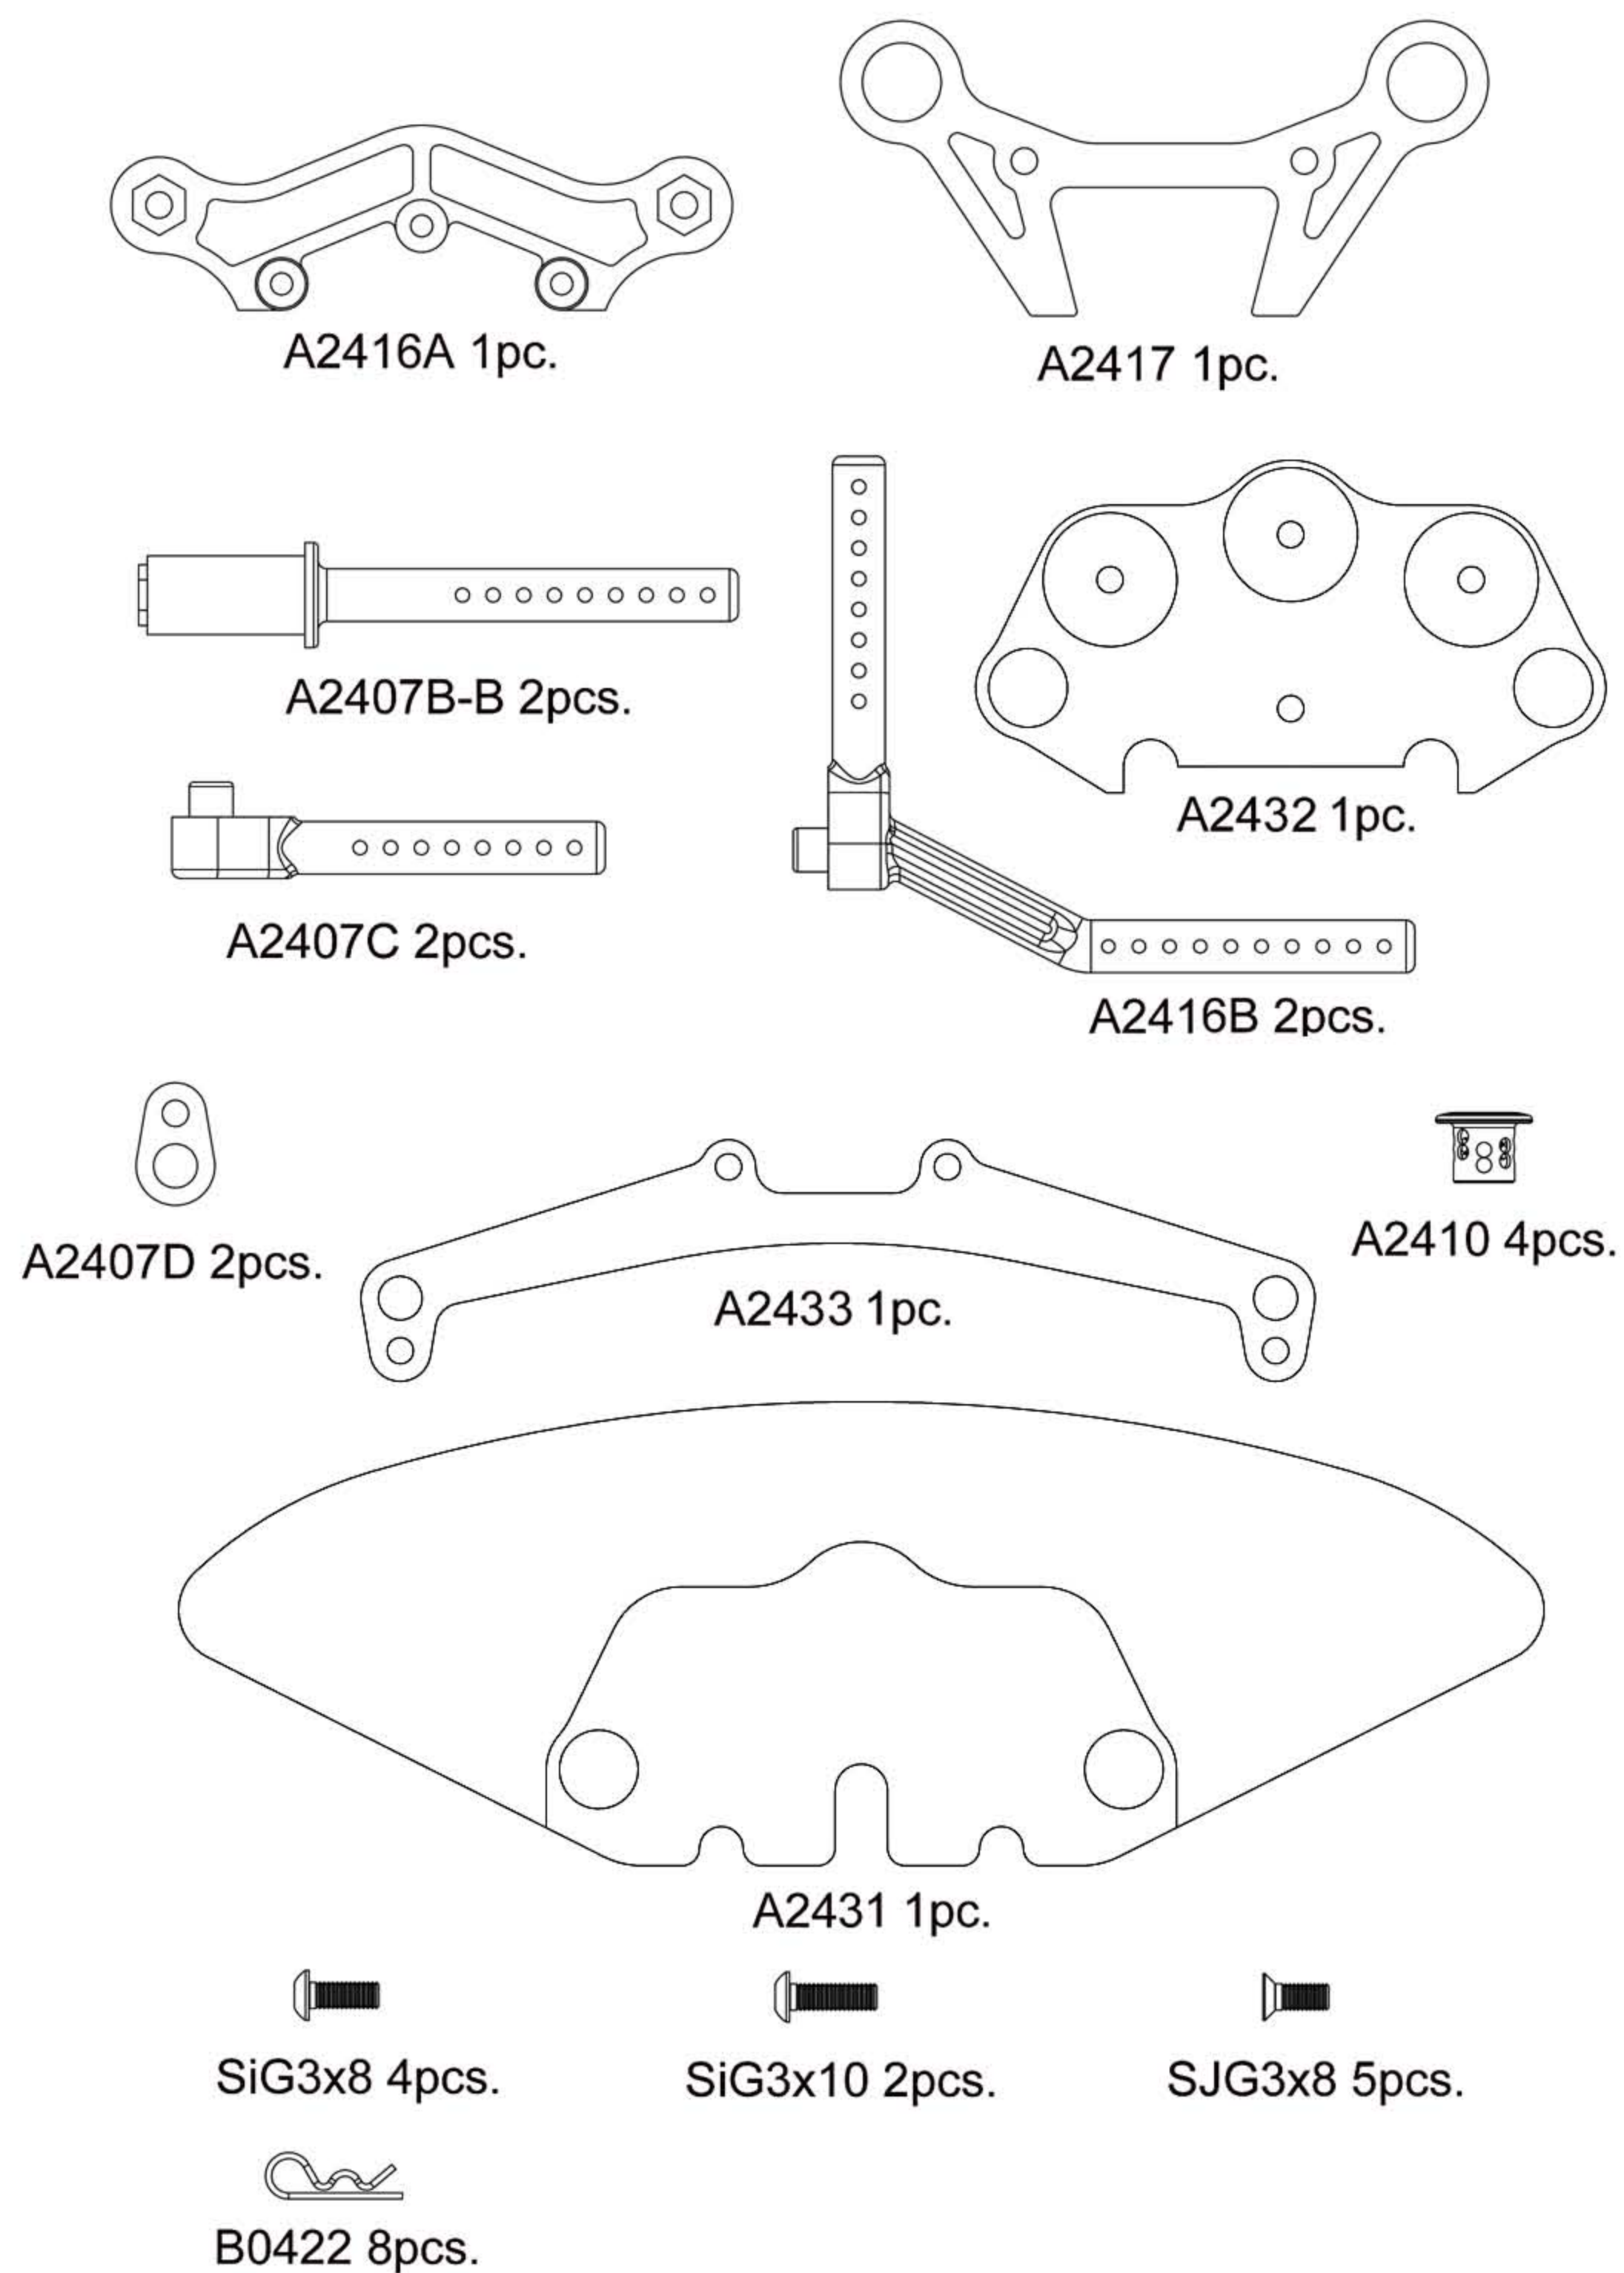

Kit Bag - E1

Kit Bag - Decal

Kit Bag - Chassis

- A1003 MTC2 FWD Instruction Manual 1pc.
- Setup sheet Carpet 1pc.
- Setup sheet Aspht (JP) 1pc.
- Setup sheet Aspht (EU) 1pc.
- MTC2 FWD Parts list 1pc.
- Other parts list (B-parts) 1pc.

Kit Bag - F1

Notes:

Kit Bag - Upperdeck