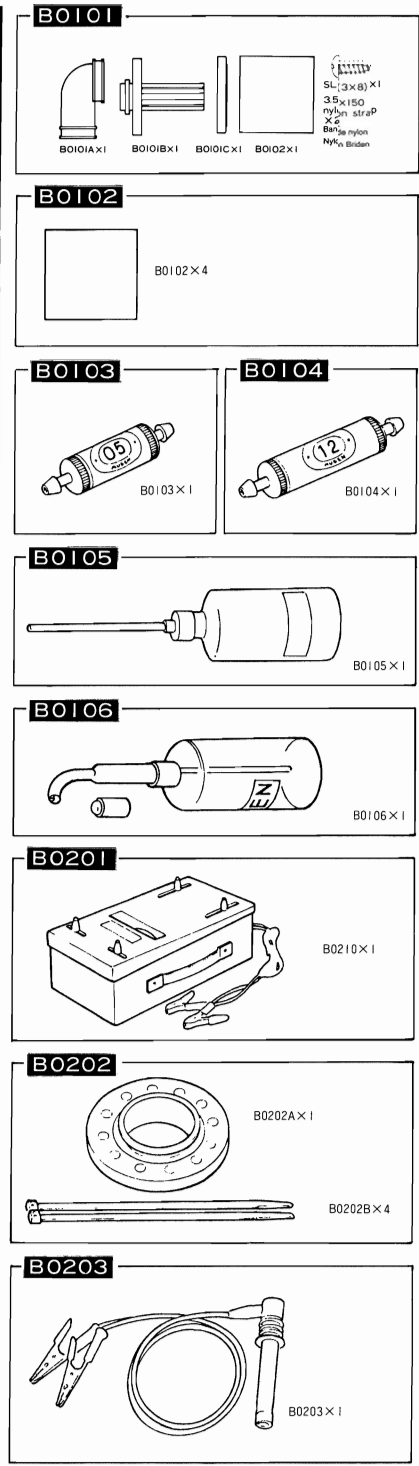

ATHLETE PARTS LIST

Item No.	Description
C0901	MUFFLER STAY
C0902	MANIFOLD
C0903	MANIFOLD SPRING
#C0904	GASKET FOR MANIFOLD
#C0905	MANIFOLD ADAPTOR
C1001	ATHLETE BODY
C1002	NYLON WING WHITE
C1003	NYLON WING PINK
C1004	NYLON WING YELLOW
C1005	ATHLETE STICKER
#C1006	MINI STICKER
#C1101	096/VICTORY TIRE S
#C1102	096/VICTORY TIRE SS
#C1103	1610/VICTORY TIRE S
#C1104	1610/VICTORY TIRE SS
#C1105	180/VICTORY TIRE S
#C1106	180/VICTORY TIRE SS
C1107	096/ECONOMY TIRE
C1108	180/ECONOMY TIRE

Item No.	Description
#C1111	FRONT SPOKE WHEEL (WHITE)
C1112	REAR SPOKE WHEEL (WHITE)
#C1113	FRONT SPOKE WHEEL (GREEN)
#C1114	REAR SPOKE WHEEL (GREEN)
#C1115	FRONT SPOKE WHEEL (PINK)
#C1116	REAR SPOKE WHEEL (PINK)
#C1117	FRONT SPOKE WHEEL (YELLOW)
#C1118	REAR SPOKE WHEEL (YELLOW)
#C1119	COMP. INNER FOAM S
#C1120	COMP. INNER FOAM L
B0101	AIR FILTER SET
B0102	AIR FILTER
#B0103	FUEL FILTER L
#B0104	FUEL FILTER S
#B0105	FUEL PUMP
#B0106	QUICK FUEL FILTER

Item No.	Description
#B0407	FLAT WASHER 3MM
#B0408	FLAT WASHER 4MM
#B0409	SILICONE PIPE
#B0410	COLOR SILICONE PIPE (PINK)
#B0411	COLOR SILICONE PIPE (GREEN)
#B0412	COLOR SILICONE PIPE (YELLOW)
#B0413	FLUORESCENT SILICONE PIPE (PINK)(GREEN)(YELLOW)
#B0501	WORKS WRENCH SET
#B0502	WORKS WRENCH 1.5MM
#B0503	WORKS WRENCH 2.0MM
#B0504	WORKS WRENCH 2.5MM