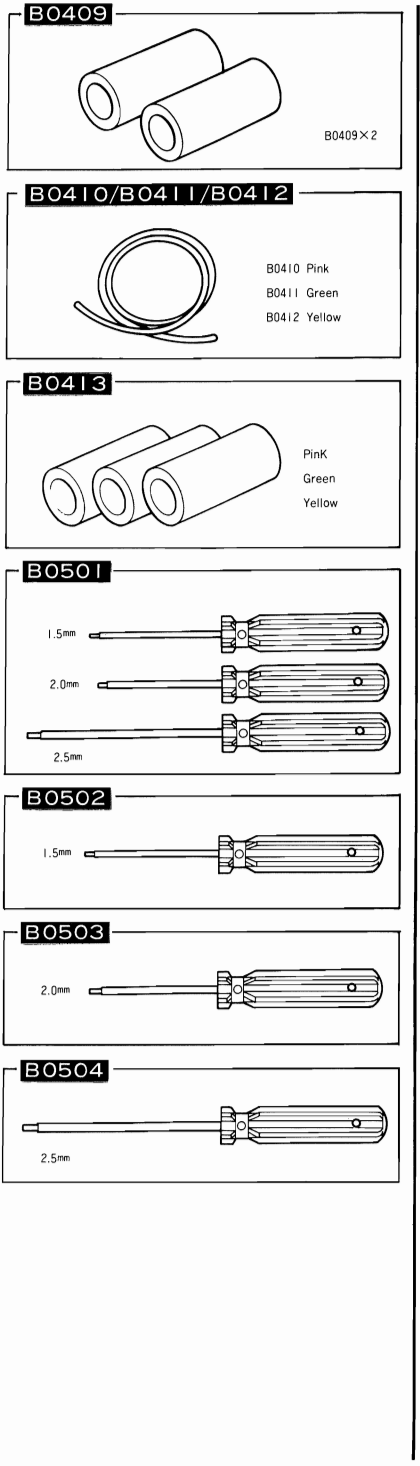

ATHLETE PARTS LIST

Item No.	Description
C0901	MUFFLER STAY
C0902	MANIFOLD
C0903	MANIFOLD SPRING
#C0904	GASKET FOR MANIFOLD
#C0905	MANIFOLD ADAPTOR
C1001	ATHLETE BODY
C1002	NYLON WING WHITE
C1003	NYLON WING PINK
C1004	NYLON WING YELLOW
C1005	ATHLETE STICKER
#C1006	MINI STICKER
#C1101	096/VICTORY TIRE S
#C1102	096/VICTORY TIRE SS
#C1103	1610/VICTORY TIRE S
#C1104	1610/VICTORY TIRE SS
#C1105	180/VICTORY TIRE S
#C1106	180/VICTORY TIRE SS
C1107	096/ECONOMY TIRE
C1108	180/ECONOMY TIRE

Item No.	Description
#C1111	FRONT SPOKE WHEEL (WHITE)
C1112	REAR SPOKE WHEEL (WHITE)
#C1113	FRONT SPOKE WHEEL (GREEN)
#C1114	REAR SPOKE WHEEL (GREEN)
#C1115	FRONT SPOKE WHEEL (PINK)
#C1116	REAR SPOKE WHEEL (PINK)
#C1117	FRONT SPOKE WHEEL (YELLOW)
#C1118	REAR SPOKE WHEEL (YELLOW)
#C1119	COMP. INNER FOAM S
#C1120	COMP. INNER FOAM L
B0101	AIR FILTER SET
B0102	AIR FILTER
#B0103	FUEL FILTER L
#B0104	FUEL FILTER S
#B0105	FUEL PUMP
#B0106	QUICK FUEL FILTER

Item No.	Description
#B0201	PRO STARTER
#B0202	NEW STARTER RING
#B0203	QUICK BOOSTER
#B0301	LOCKFIRM LIQUID
#B0302	AIR FILTER OIL
#B0304	DIFF. GREASE
#B0310	SUPER CILICONE #100
#B0311	SUPER CILICONE #150
#B0312	SUPER CILICONE #200
#B0313	SUPER CILICONE #250
#B0314	SUPER CILICONE #300
#B0315	SUPER CILICONE #350
#B0316	SUPER CILICONE #400
#B0401	SWITCH COVER
#B0402	STRAP 7CM
#B0403	STRAP 15CM
#B0404	STRAP 17CM
#B0405	STRAP 25CM
#B0406	BOTH SIDED ADHESIVE TAPE

Item No.	Description
#B0407	FLAT WASHER 3MM
#B0408	FLAT WASHER 4MM
#B0409	SILICONE PIPE
#B0410	COLOR SILICONE PIPE (PINK)
#B0411	COLOR SILICONE PIPE (GREEN)
#B0412	COLOR SILICONE PIPE (YELLOW)
#B0413	FLUORESCENT SILICONE PIPE (PINK)(GREEN)(YELLOW)
#B0501	WORKS WRENCH SET
#B0502	WORKS WRENCH 1.5MM
#B0503	WORKS WRENCH 2.0MM
#B0504	WORKS WRENCH 2.5MM