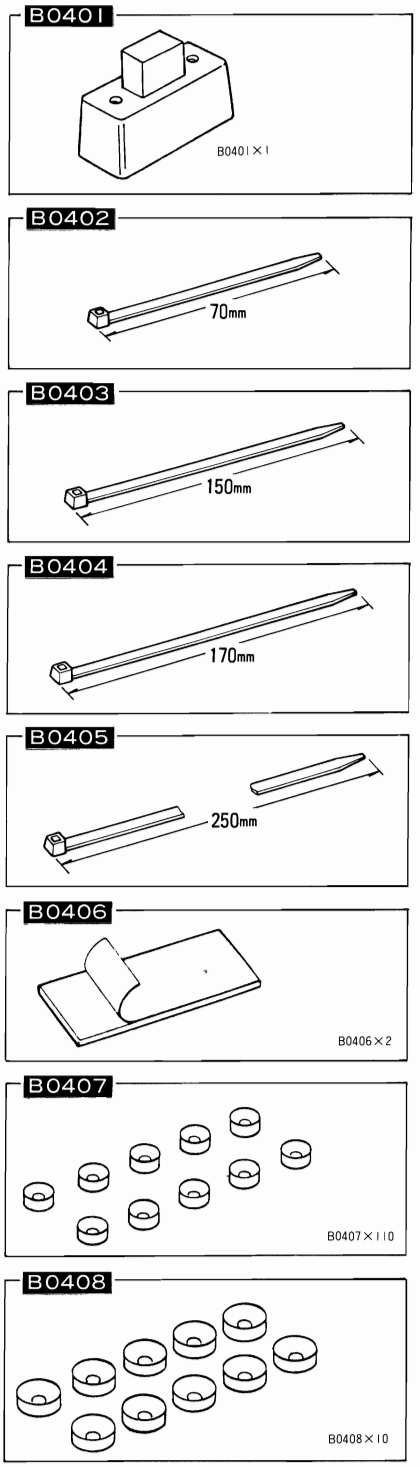

ATHLETE PARTS LIST

Item No.	Description
C0901	MUFFLER STAY
C0902	MANIFOLD
C0903	MANIFOLD SPRING
#C0904	GASKET FOR MANIFOLD
#C0905	MANIFOLD ADAPTOR
C1001	ATHLETE BODY
C1002	NYLON WING WHITE
C1003	NYLON WING PINK
C1004	NYLON WING YELLOW
C1005	ATHLETE STICKER
#C1006	MINI STICKER
#C1101	096/VICTORY TIRE S
#C1102	096/VICTORY TIRE SS
#C1103	1610/VICTORY TIRE S
#C1104	1610/VICTORY TIRE SS
#C1105	180/VICTORY TIRE S
#C1106	180/VICTORY TIRE SS
C1107	096/ECONOMY TIRE
C1108	180/ECONOMY TIRE

Item No.	Description
#C1111	FRONT SPOKE WHEEL (WHITE)
C1112	REAR SPOKE WHEEL (WHITE)
#C1113	FRONT SPOKE WHEEL (GREEN)
#C1114	REAR SPOKE WHEEL (GREEN)
#C1115	FRONT SPOKE WHEEL (PINK)
#C1116	REAR SPOKE WHEEL (PINK)
#C1117	FRONT SPOKE WHEEL (YELLOW)
#C1118	REAR SPOKE WHEEL (YELLOW)
#C1119	COMP. INNER FOAM S
#C1120	COMP. INNER FOAM L
B0101	AIR FILTER SET
B0102	AIR FILTER
#B0103	FUEL FILTER L
#B0104	FUEL FILTER S
#B0105	FUEL PUMP
#B0106	QUICK FUEL FILTER

Item No.	Description
#B0407	FLAT WASHER 3MM
#B0408	FLAT WASHER 4MM
#B0409	SILICONE PIPE
#B0410	COLOR SILICONE PIPE (PINK)
#B0411	COLOR SILICONE PIPE (GREEN)
#B0412	COLOR SILICONE PIPE (YELLOW)
#B0413	FLUORESCENT SILICONE PIPE (PINK)(GREEN)(YELLOW)
#B0501	WORKS WRENCH SET
#B0502	WORKS WRENCH 1.5MM
#B0503	WORKS WRENCH 2.0MM
#B0504	WORKS WRENCH 2.5MM