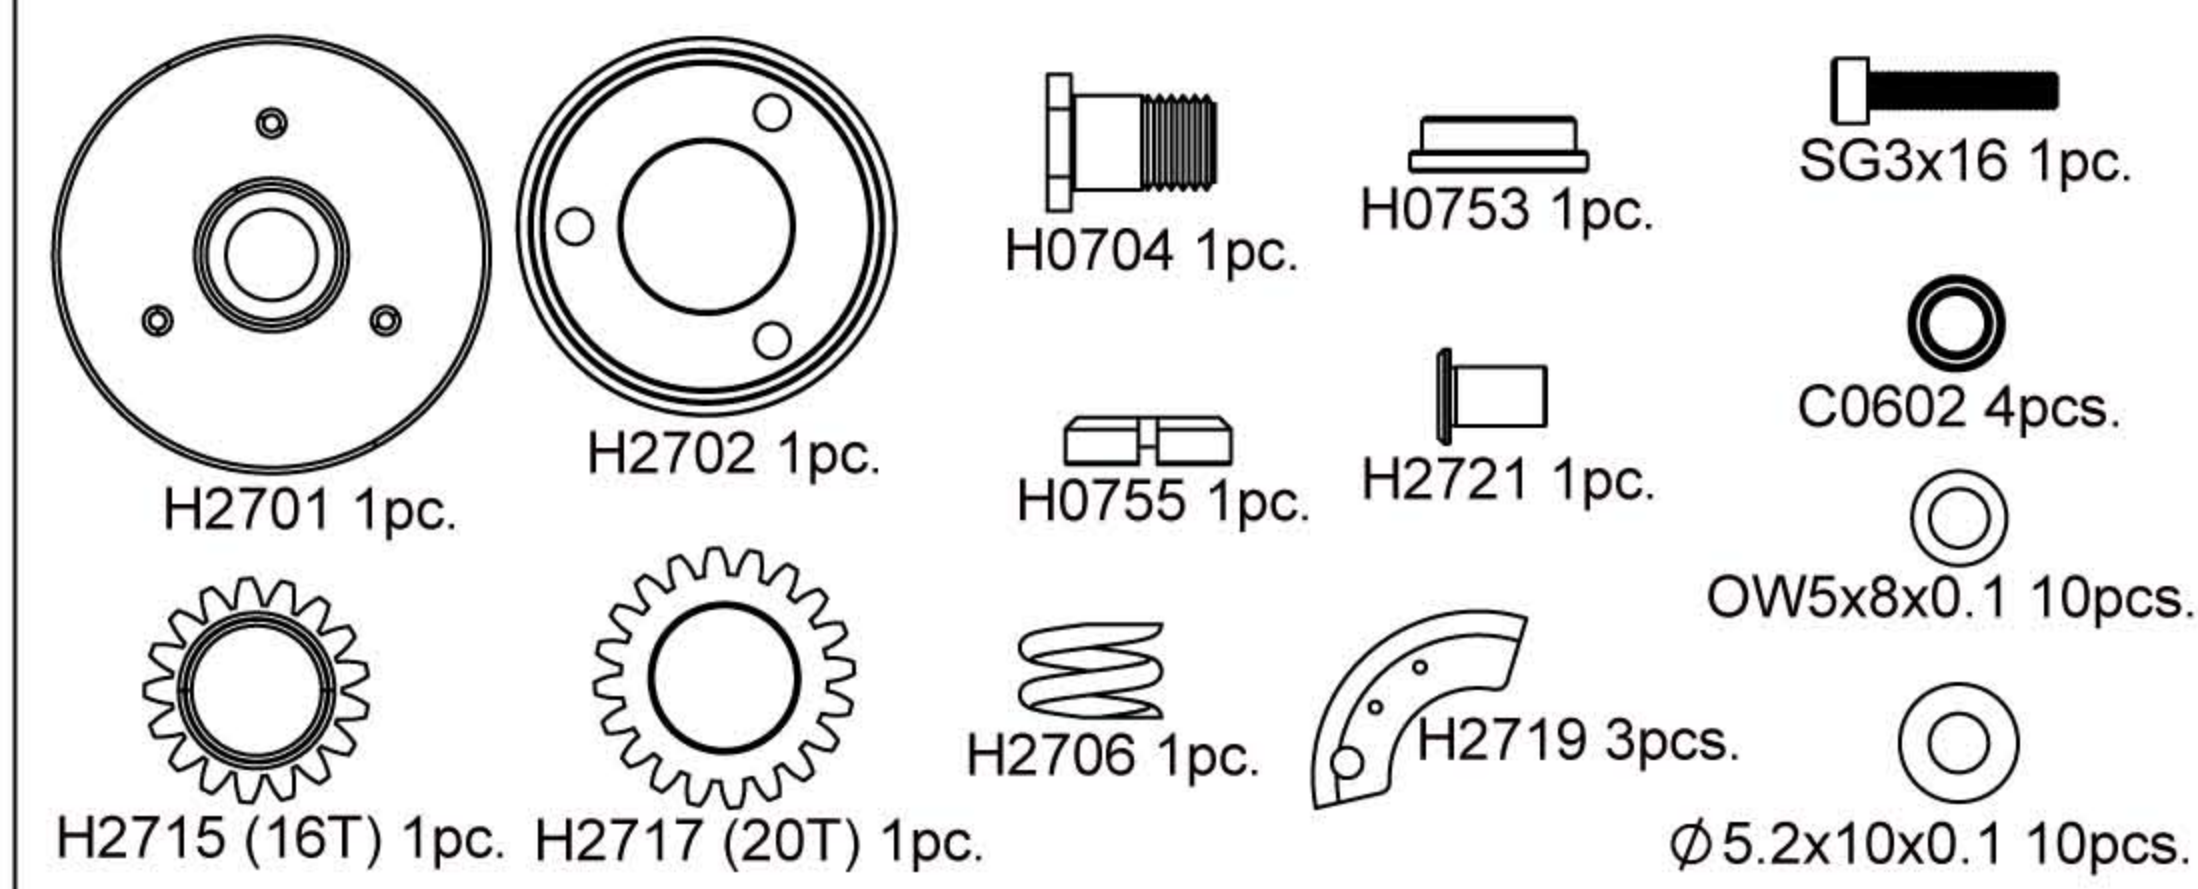

Kit Bag - D2

H2007 MRX-6R Kit Bag Details

Kit Bag - E1

Kit Bag - E2

Kit Bag - F1

Kit Bag - G1

Kit Bag - G2

Kit Bag - H1