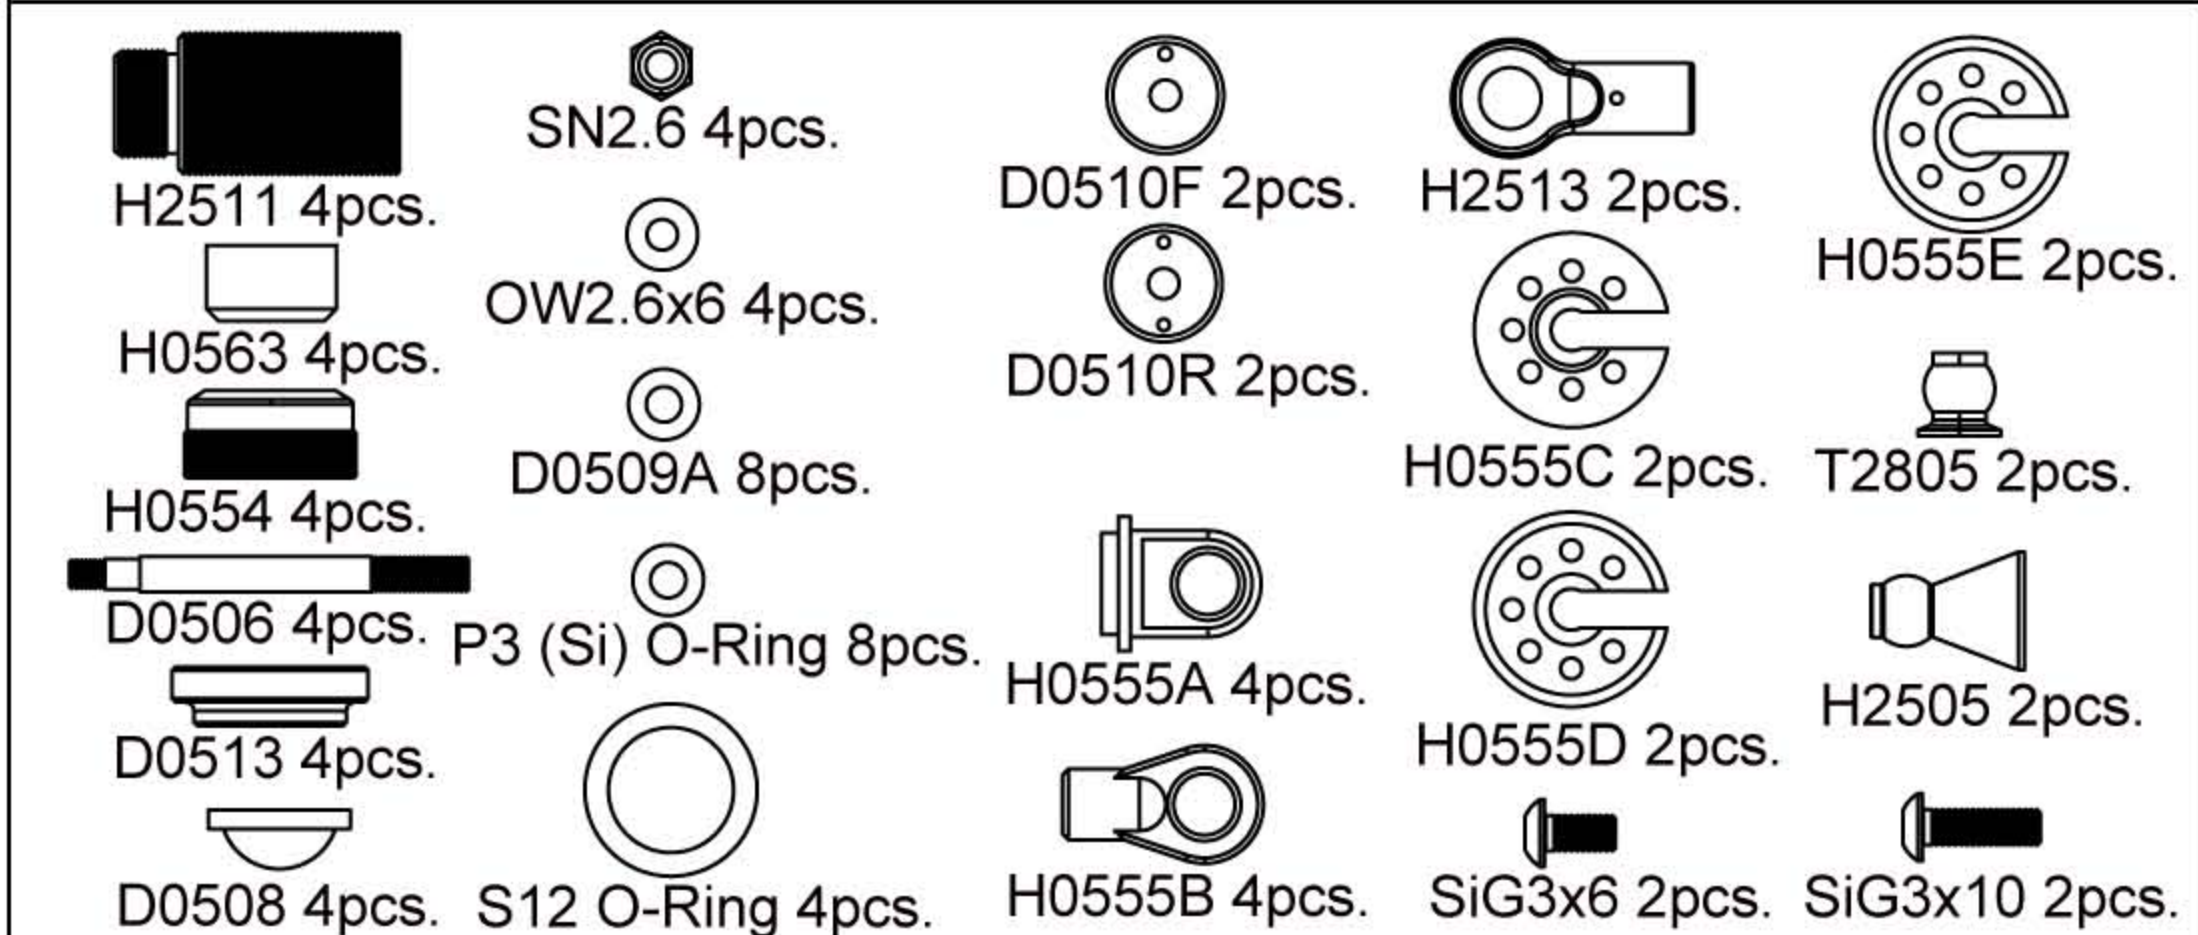

Kit Bag - D2

H2007 MRX-6R Kit Bag Details

Kit Bag - E1

Kit Bag - E2

Kit Bag - F1

Kit Bag - G1

Kit Bag - G2

Kit Bag - H1