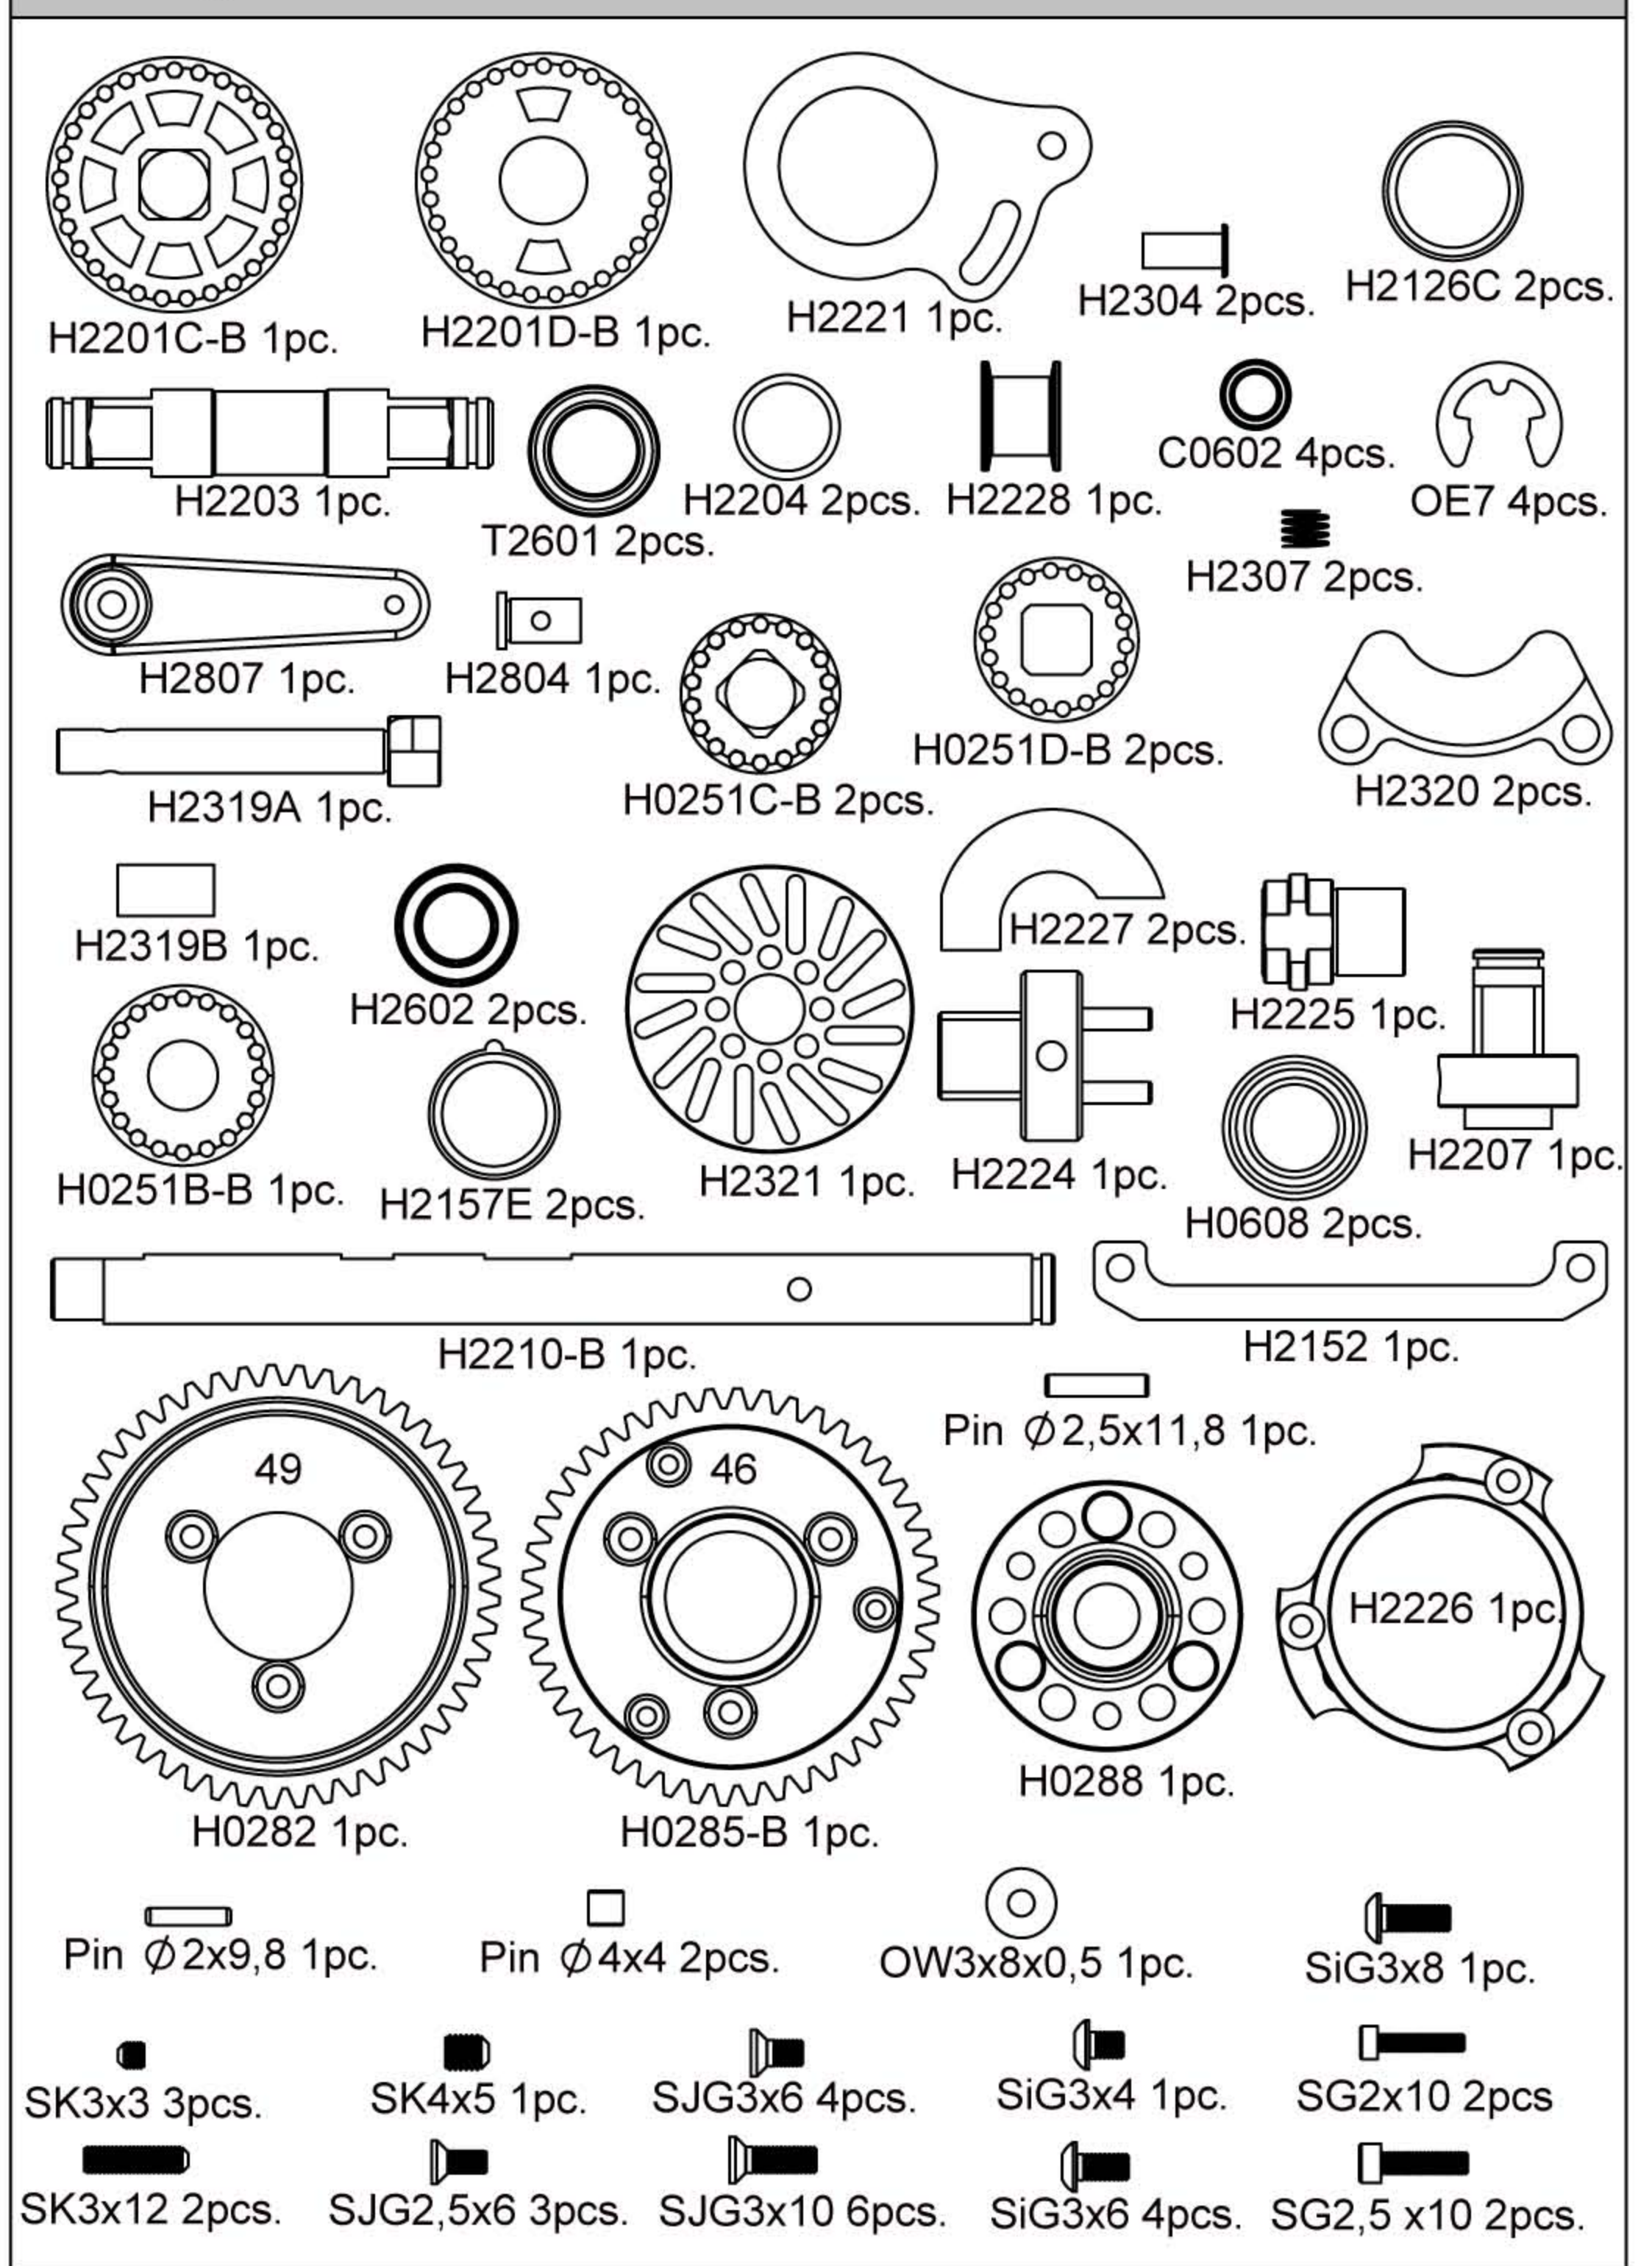

H2007 MRX-6R Kit Bag Details

Kit Bag - A1

Kit Bag - A2

Kit Bag - B1

Kit Bag - B2

Kit Bag - C1

Kit Bag - C2

Kit Bag - D1

Kit Bag - D2

H2007 MRX-6R Kit Bag Details

Kit Bag - E1

Kit Bag - E2

Kit Bag - F1

Kit Bag - G1

Kit Bag - G2

Kit Bag - H1

Kit Bag - H2

Kit Bag - i1

Kit Bag - J1

Kit Bag - K1