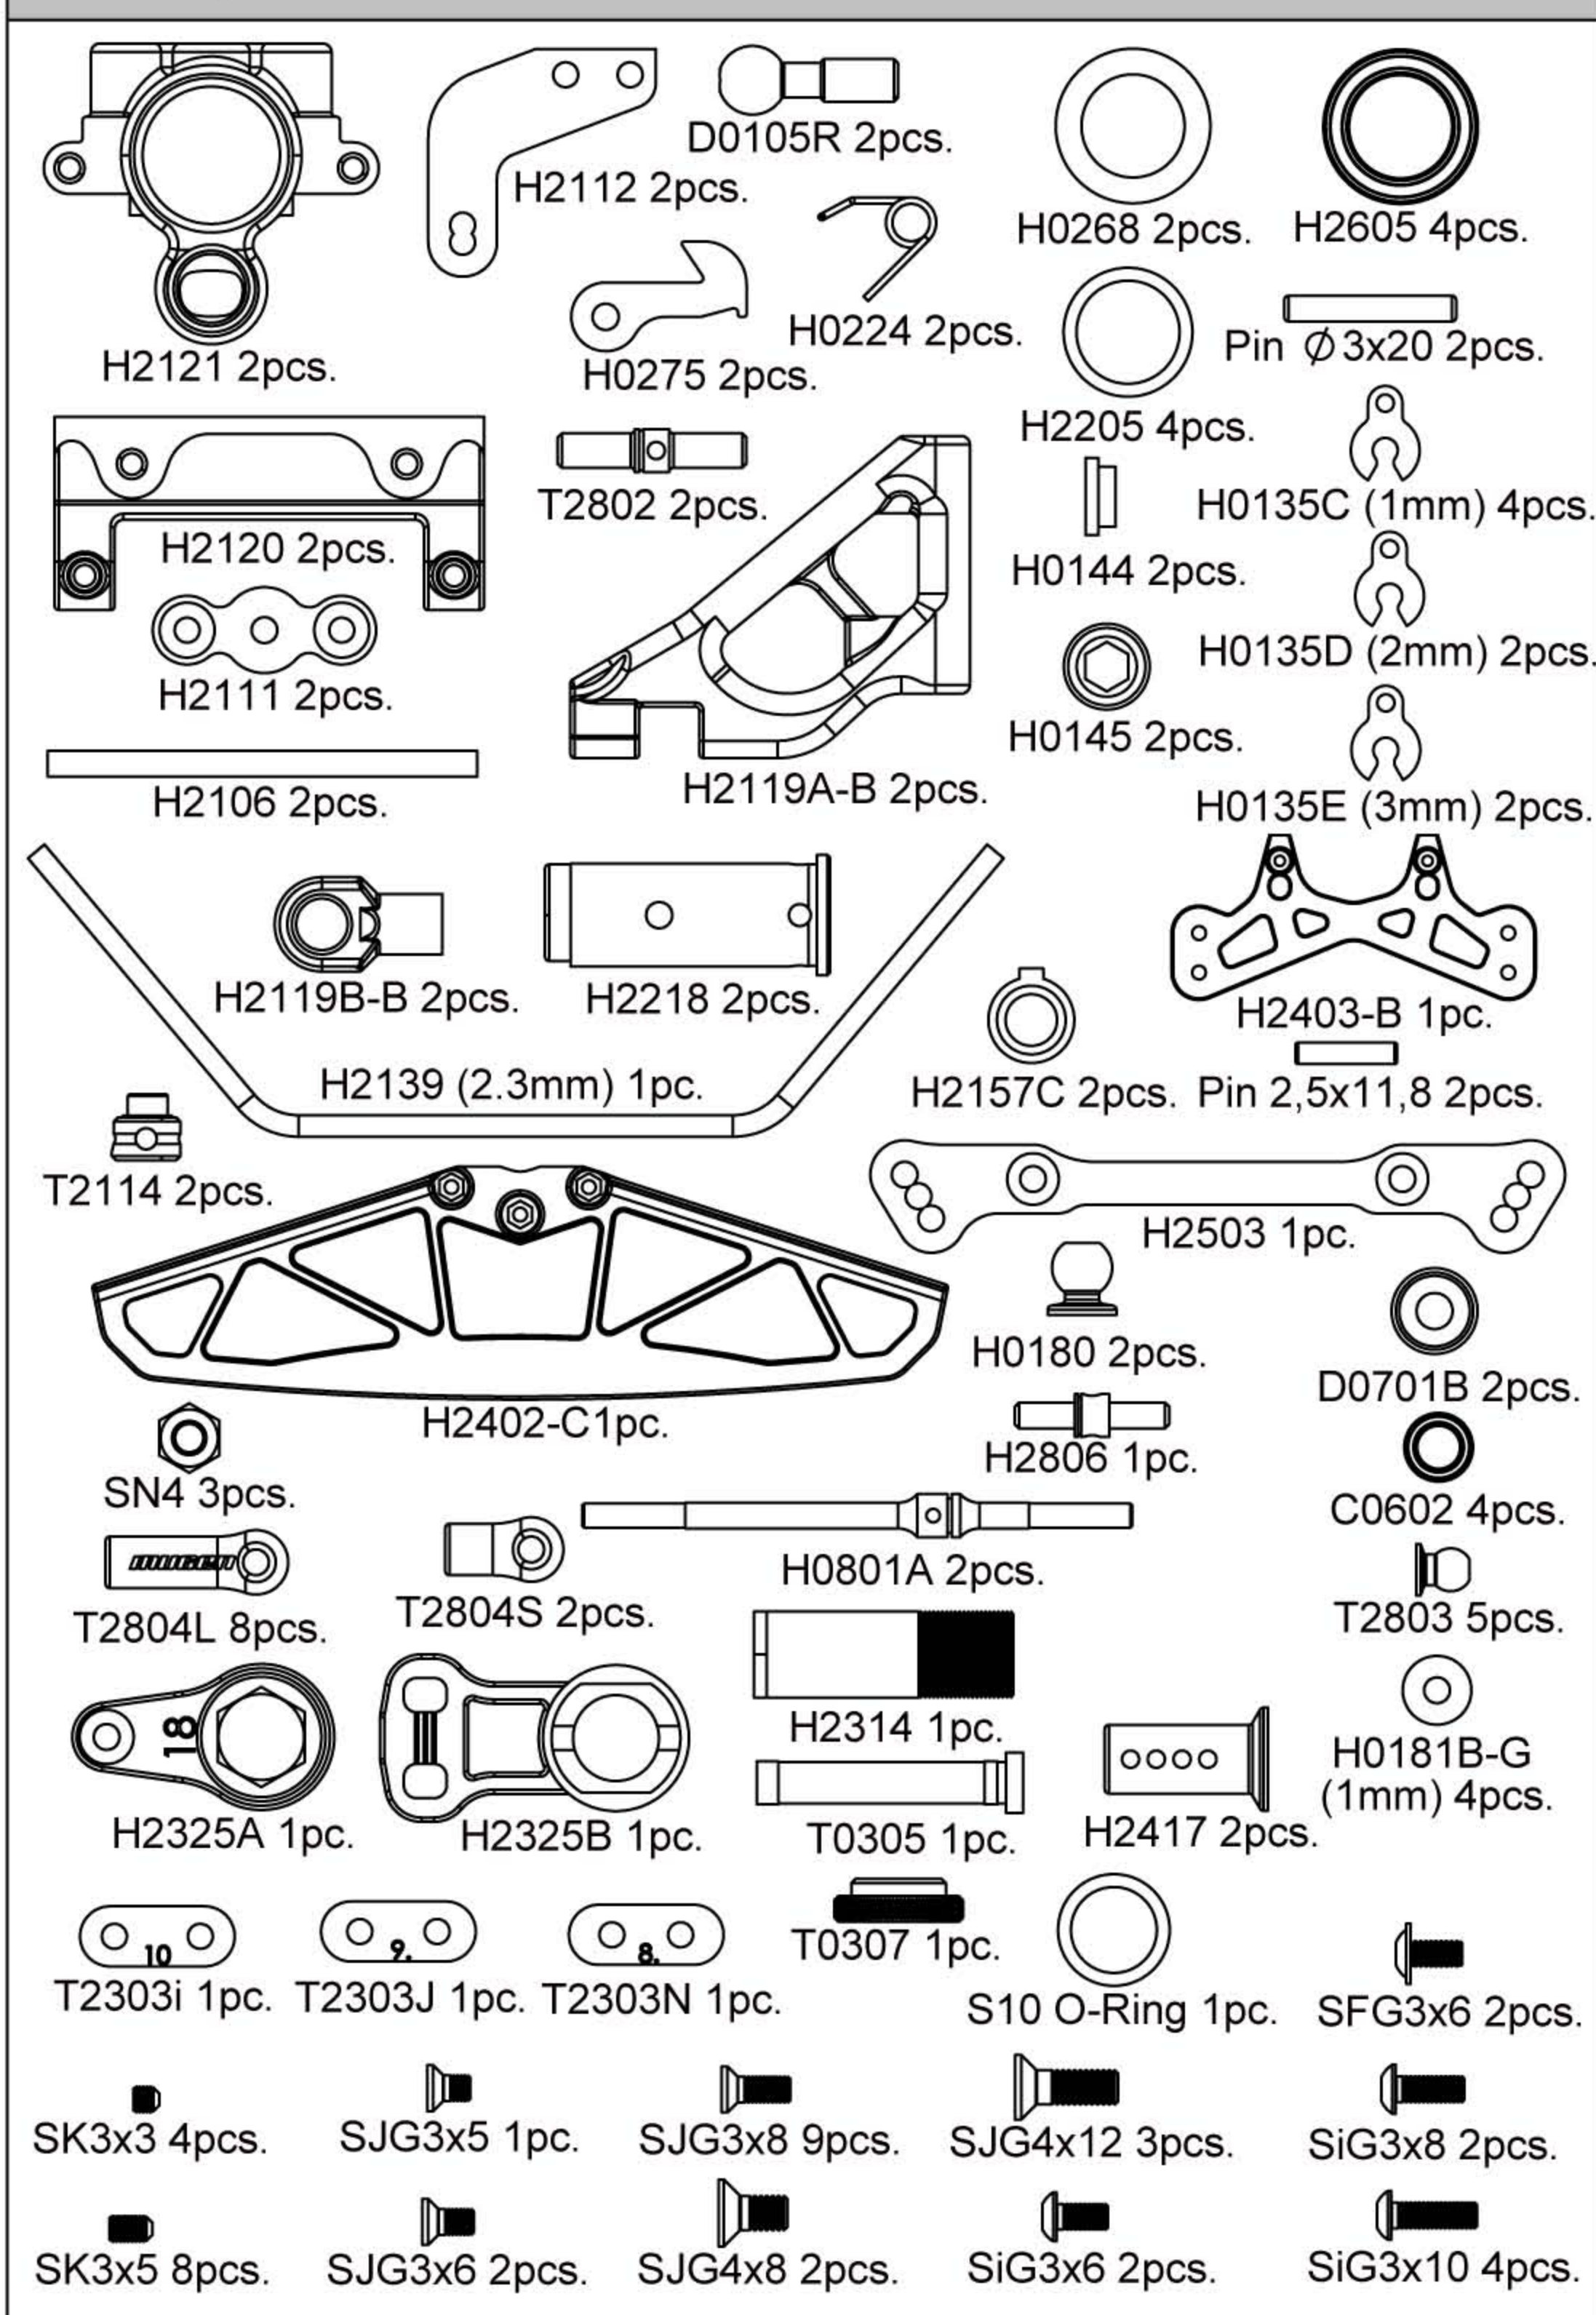

H2007 MRX-6R Kit Bag Details

Kit Bag - A1

Kit Bag - A2

Kit Bag - B1

Kit Bag - B2

Kit Bag - C1

Kit Bag - C2

Kit Bag - D1

Kit Bag - D2

H2007 MRX-6R Kit Bag Details

Kit Bag - E1

Kit Bag - E2

Kit Bag - F1

Kit Bag - G1

Kit Bag - G2

Kit Bag - H1

Kit Bag - H2

Kit Bag - i1

Kit Bag - J1

Kit Bag - K1